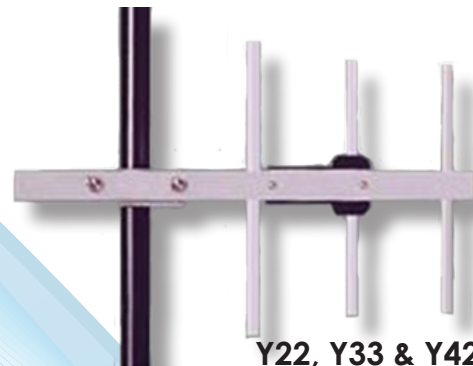

Y22, Y33 & Y42 Series

Yagi Antennas
Standard, Heavy Duty and Enclosed Feed
UHF & 800 MHz

A46 & B46 Series

Low Profile Mobile Antenna
UHF, 800 MHz, ISM 915 MHz
Available with and without groundplane

BCM Series

Broadband Wireless, Ceiling Mount
698-2700 MHz or 1.7-6.0 GHz
Additional ceiling mounts for UHF band

MobileMark
antenna solutions

Comtelco Antennas, now a Mobile Mark Brand

www.MobileMark.com

Tel: +44 1543 459545

Email: enquiries@mobilemarkeurope.co.uk