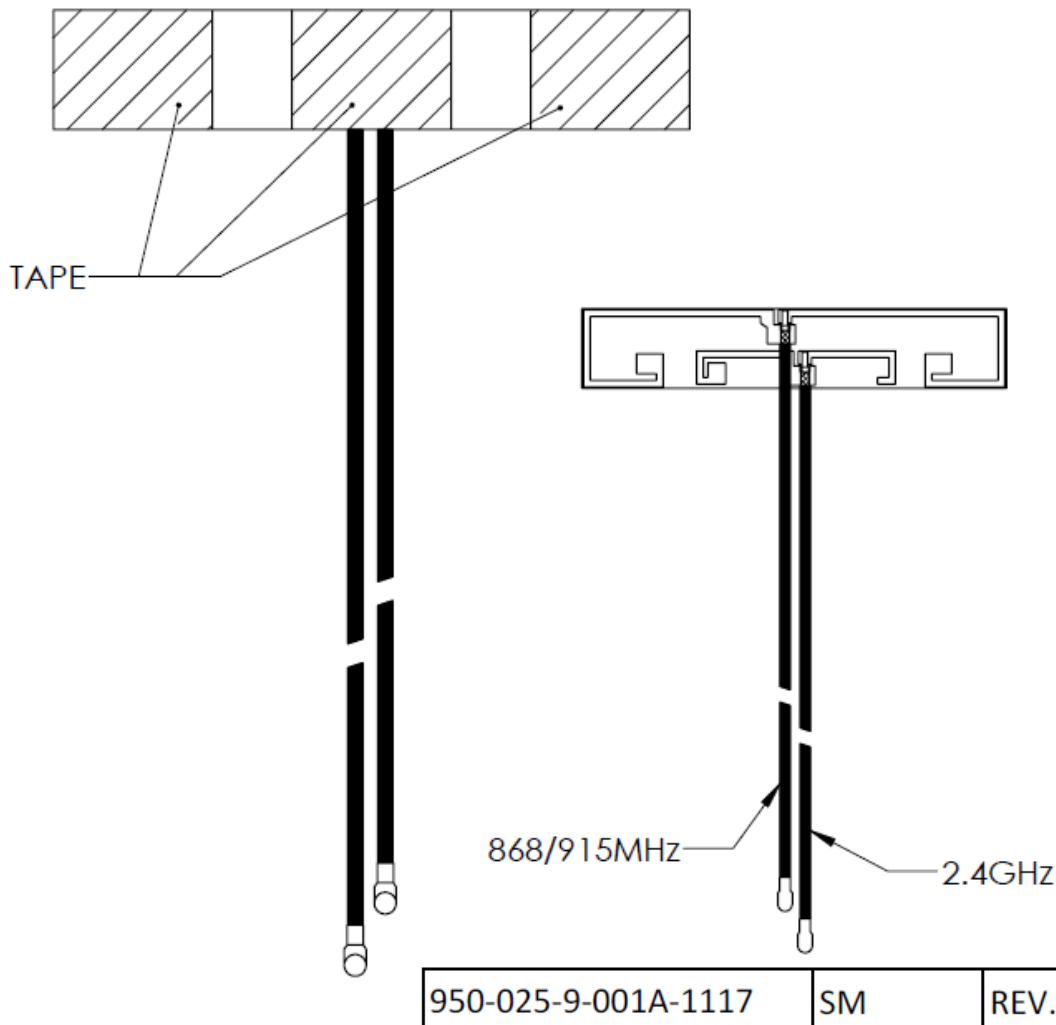

## EM-900/2400 Installation Instructions

### INSTALLATION STEPS:

- TAPE MOUNT:
- Attach three VHB tape squares to corners of antenna as needed
- Attach antenna to non-metallic surface
- Connect connectors to appropriate radio ports

[Terms and Conditions](#)