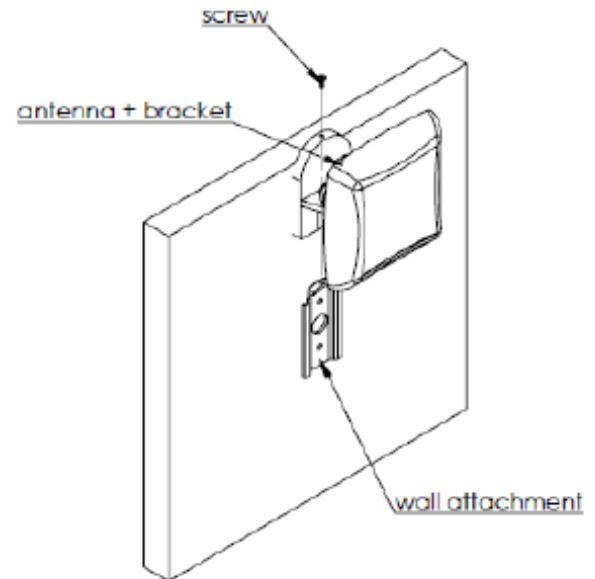

## XW Panel Indoor Series Installation Instructions

### INSTALLATION STEPS:

- Set the orientation of the bracket by loosening the knob, moving the upper part and retightening the knob
- Attach the antenna to the bracket using the supplied hardware
- Tighten nut to 5 lb./ft. (6.8 Nm)
- Attach the wall attachment to the wall
- Slide the antenna with the bracket in the wall attachment and use the screw to secure it

**NOTE:** DO NOT overtighten

**ATTENTION:** Always wear safety glasses and follow the proper safety practices when installing this antenna.

Products covered by this guide:  
XW-24I-FP7 / XW-5XI-FP13 / XW-5XI-FP7