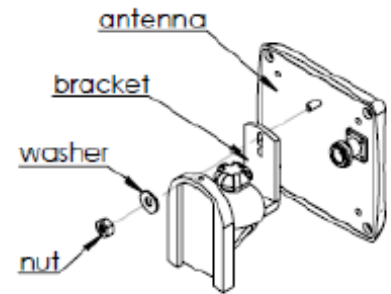

XW Panel Indoor Series Installation Instructions

INSTALLATION STEPS:

- Set the orientation of the bracket by loosening the knob, moving the upper part and retightening the knob
- Attach the antenna to the bracket using the supplied hardware
- Tighten nut to 5 lb./ft. (6.8 Nm)
- Attach the wall attachment to the wall
- Slide the antenna with the bracket in the wall attachment and use the screw to secure it

NOTE: DO NOT overtighten

ATTENTION: Always wear safety glasses and follow the proper safety practices when installing this antenna.

Products covered by this guide:
XW-24I-FP7 / XW-5XI-FP13 / XW-5XI-FP7

950-041-9-001-0318

DR: JM

APP: SM

REV. A

[Terms and Conditions](#)

Toll Free: 1-800-648-2800
Phone: 1-847-671-6690
Fax: 1-847-250-5120
Email: info@mobilemark.com

Phone: +44 1543 459555
Fax: +44 1543 459545
Email: inquiries@mobilemarkeurope.co.uk

Mobilemark.com