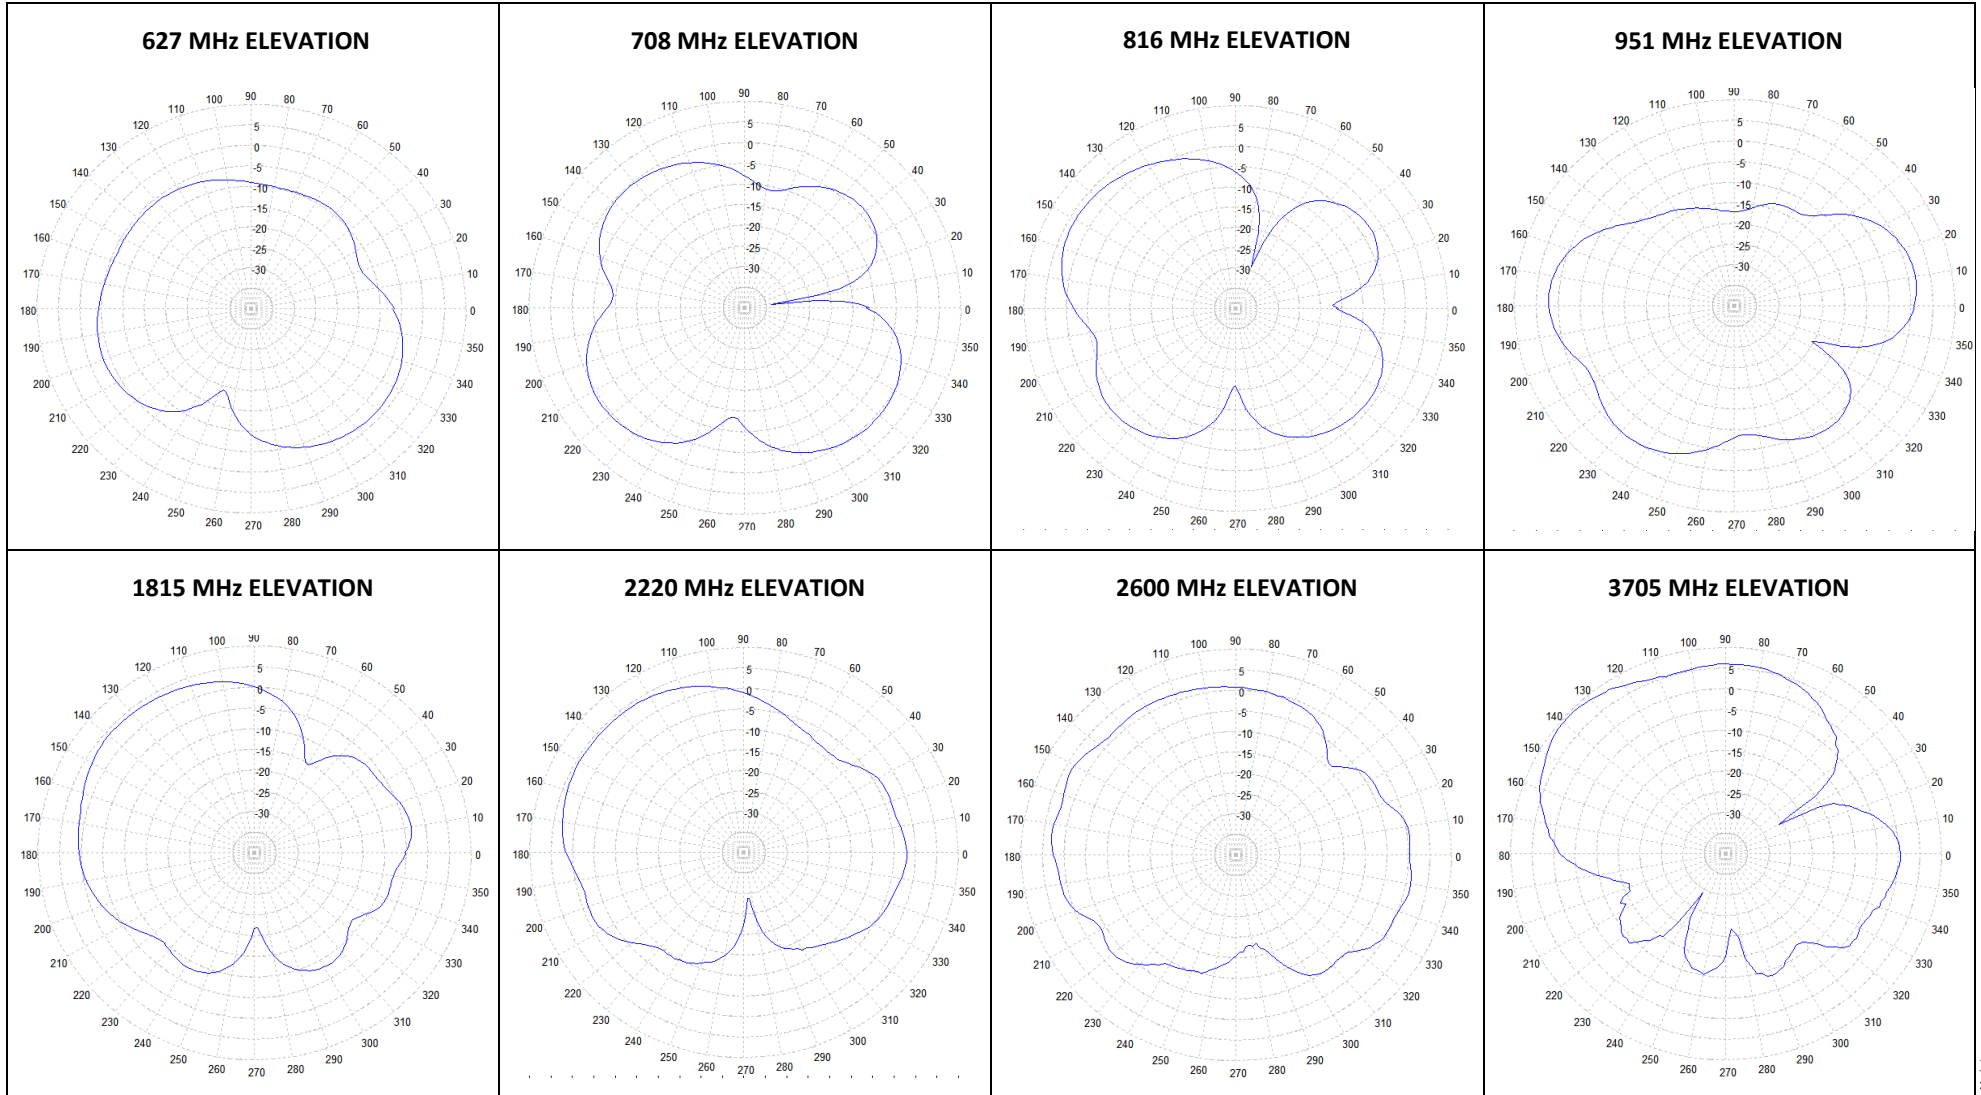

BPN942 Series

Omnidirectional 4x5G 2xWi-Fi 1xGPS
600-6000 MHz

5G Element Patterns

BPN942 Series

Omnidirectional 4x5G 2xWi-Fi 1xGPS
600-6000 MHz

5G Element Patterns