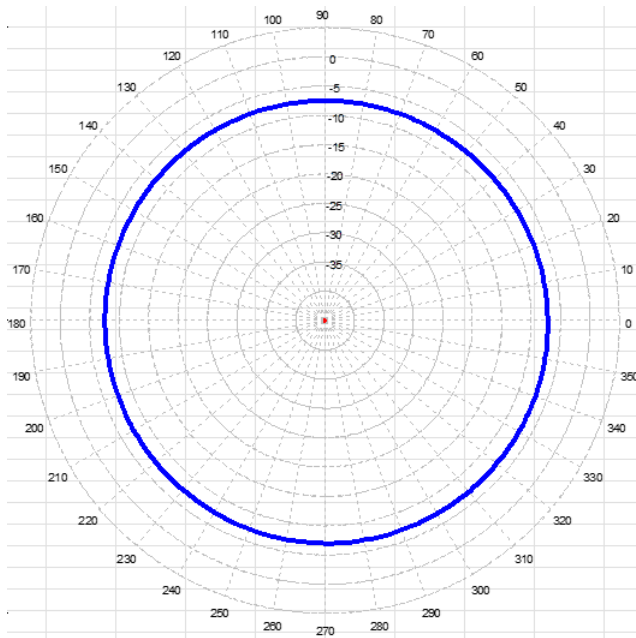

A2543BN-450 Antenna

Azimuth Plot

450-470 MHz 4.25" Dia x 1.5" NMO

450 MHz

460 MHz

470 MHz