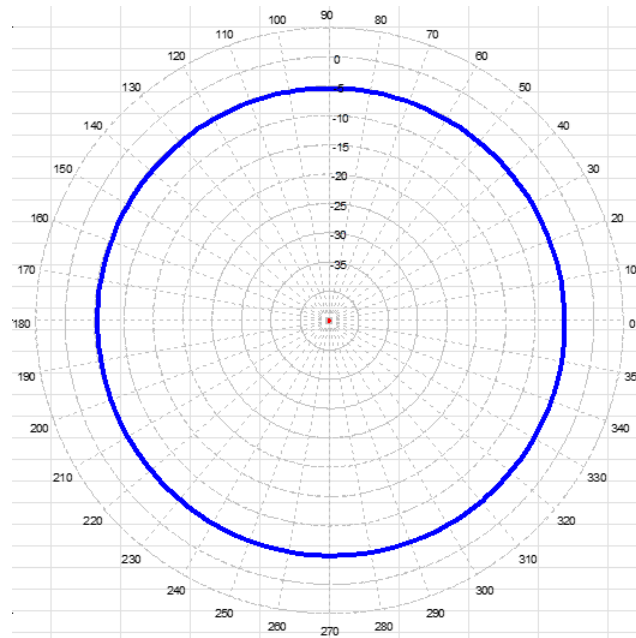

A2543BN-450 Antenna

Azimuth Plot

450-470 MHz 4.25" Dia x 1.5" NMO

450 MHz

460 MHz

470 MHz