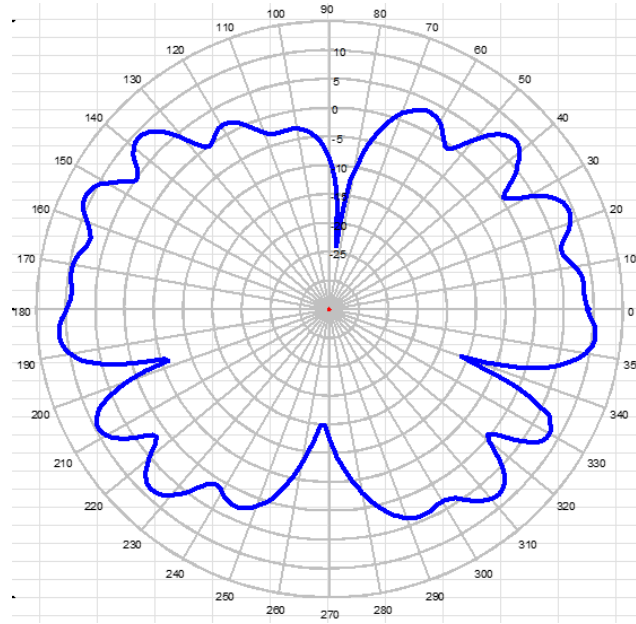

BS800XL7-E Antenna

890-970 MHz XL BASE STATION

Elevation Plot

930 MHz

950 MHz

970 MHz