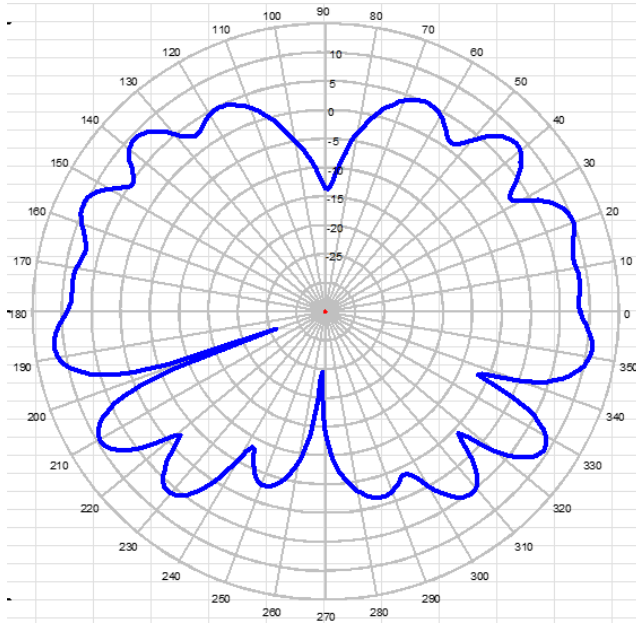

BS800XL7-E Antenna

890-970 MHz XL BASE STATION

Elevation Plot

930 MHz

950 MHz

970 MHz