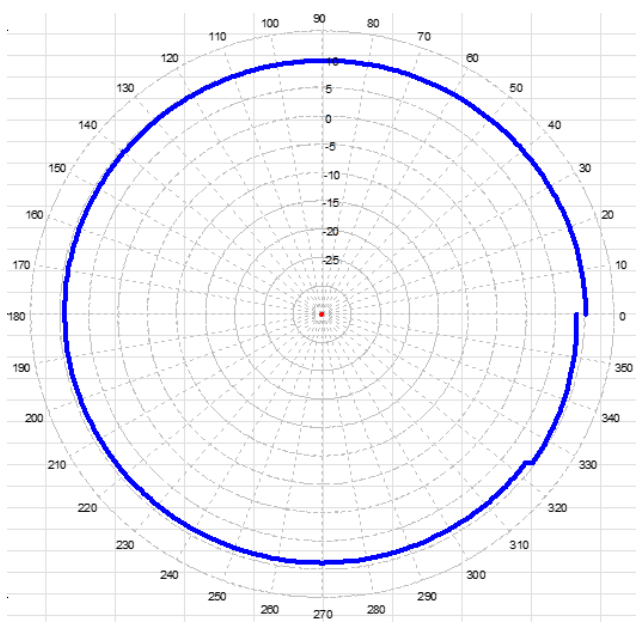

## **BS800XL7-E Antenna**

## **Azimuth Plot**

890-970 MHz XL BASE STATION

**930 MHz**

**950 MHz**

**970 MHz**