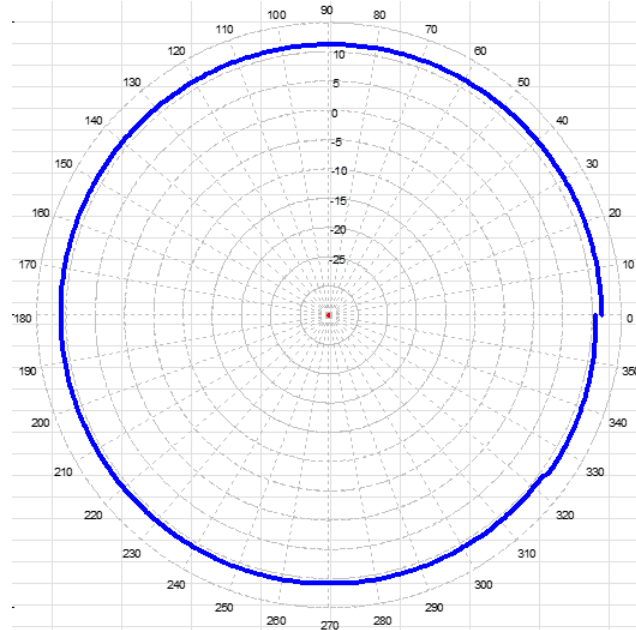

## **BS800XL7-E Antenna**

## **Azimuth Plot**

890-970 MHz XL BASE STATION

**930 MHz**

**950 MHz**

**970 MHz**