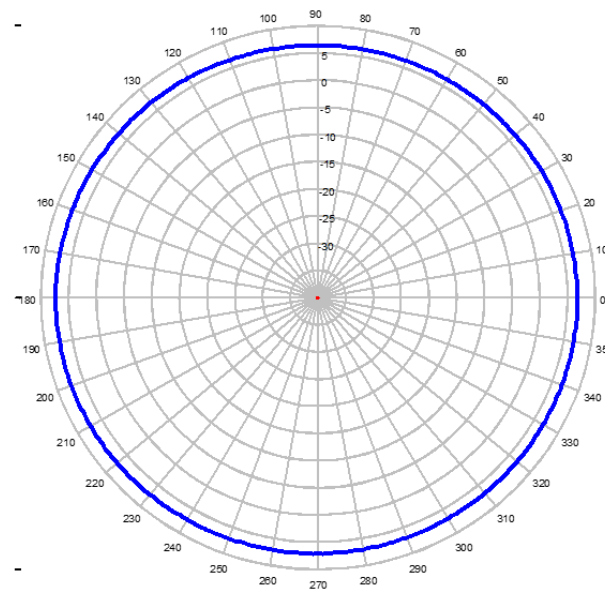

BS2400XL3 BASE STATION ANTENNA

Azimuth Plot

2400-2500 MHz 5 dBi

2400 MHz

2450 MHz

2500 MHz