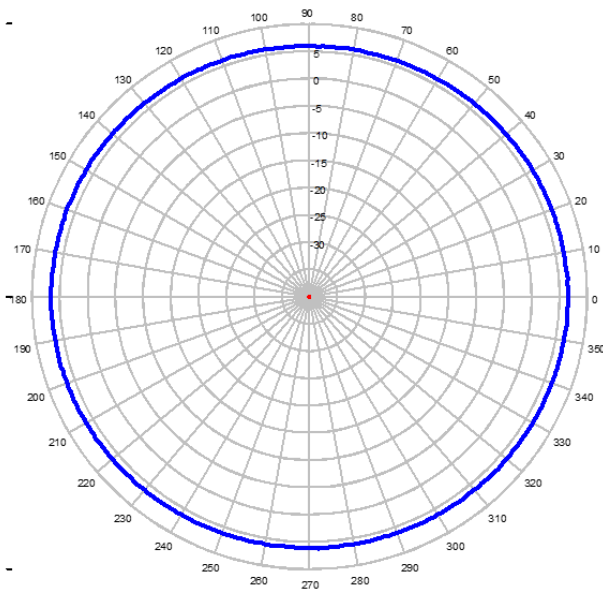

BS2400XL3 BASE STATION ANTENNA

Azimuth Plot

2400-2500 MHz 5 dBi

2400 MHz

2450 MHz

2500 MHz