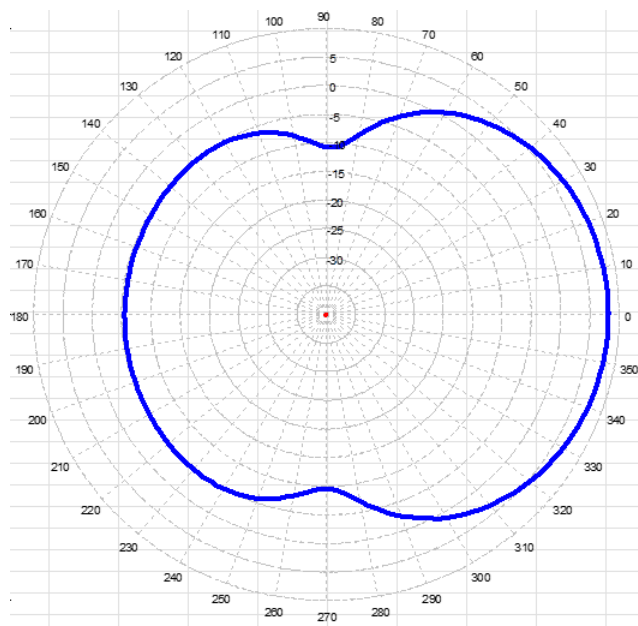

## Y6646D-B Antenna

## Azimuth Plot

425-485 MHz FULLY WELDED AND ENCLOSED FEED YAGI

425 MHz

450 MHz

485 MHz