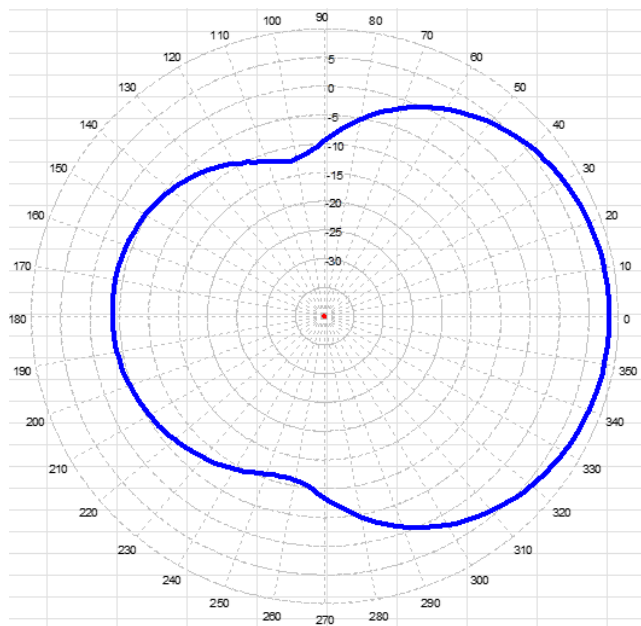

## Y6646D-B Antenna

## Azimuth Plot

425-485 MHz FULLY WELDED AND ENCLOSED FEED YAGI

425 MHz

450 MHz

485 MHz