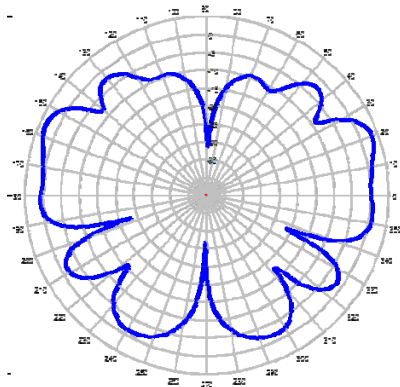

BSL800XL5-A

Omni Directional Base Station Antenna
5 dBd 806-866 MHz

806 MHz Elevation

836 MHz Elevation

866 MHz Elevation

806 MHz Azimuth

836 MHz Azimuth

866 MHz Azimuth