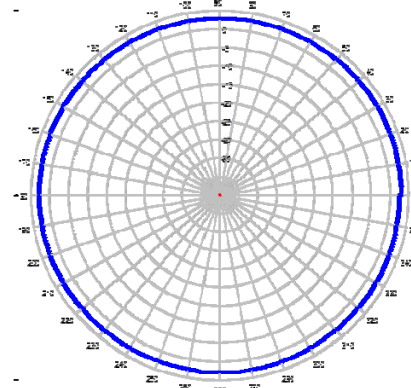

BSL800XL5-A

Omni Directional Base Station Antenna
5 dBd 806-866 MHz

806 MHz Elevation

836 MHz Elevation

866 MHz Elevation

806 MHz Azimuth

836 MHz Azimuth

866 MHz Azimuth