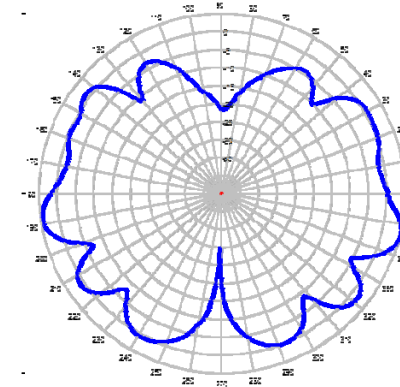

BSL800XL5-A

Omni Directional Base Station Antenna
5 dBd 806-866 MHz

806 MHz Elevation

836 MHz Elevation

866 MHz Elevation

806 MHz Azimuth

836 MHz Azimuth

866 MHz Azimuth