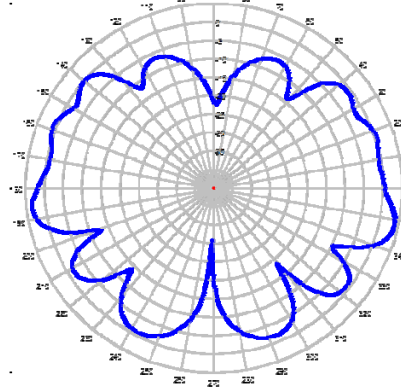

BSL800XL5-A

Omni Directional Base Station Antenna
5 dBd 806-866 MHz

806 MHz Elevation

836 MHz Elevation

866 MHz Elevation

806 MHz Azimuth

836 MHz Azimuth

866 MHz Azimuth