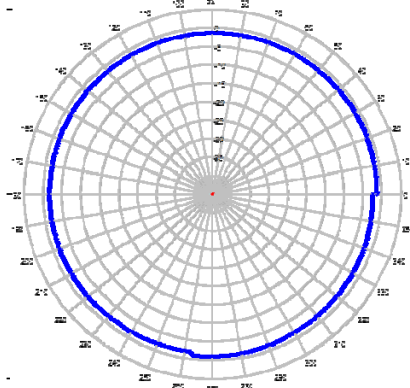

BSL800XL5-A

Omni Directional Base Station Antenna
5 dBd 806-866 MHz

806 MHz Elevation

836 MHz Elevation

866 MHz Elevation

806 MHz Azimuth

836 MHz Azimuth

866 MHz Azimuth