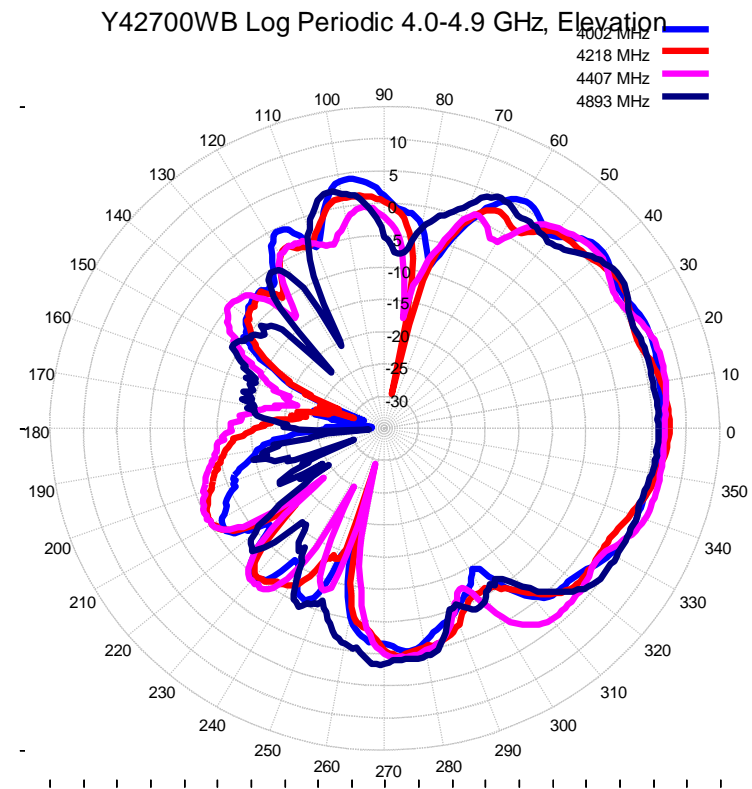

Name: Name
 Date/Time = 9/4/2020 9:07:14 AM
 Plot Scale: 5 dB/Div
 Polarization: Vertical / Elevation

Trace 1- 3300 MHz MAX: 7.60 Beamwidth: 86.47
 Trace 2- 3408 MHz MAX: 7.13 Beamwidth: 36.92
 Trace 3- 3570 MHz MAX: 12.74 Beamwidth: 51.78
 Trace 4- 3705 MHz MAX: 11.60 Beamwidth: 73.74

Y42700WB Wideband Antenna 617-6000 MHz, 6-14 dBi Pigtail "N" Enclosed Feed

Azimuth Patterns at 4.0-4.9 GHz

Elevation Patterns at 4.0-4.9 GHz

Name: Name
 Date/Time = 9/4/2020 8:51:18 AM
 Plot Scale: 5 dB/Div
 Polarization: Horizontal / Azimuth

Trace 1- 4002 MHz MAX: 7.50 Beamwidth: 76.56
 Trace 2- 4218 MHz MAX: 7.50 Beamwidth: 69.29
 Trace 3- 4407 MHz MAX: 7.69 Beamwidth: 78.72
 Trace 4- 4893 MHz MAX: 7.29 Beamwidth: 82.80

Name: Name
 Date/Time = 9/4/2020 9:10:04 AM
 Plot Scale: 5 dB/Div
 Polarization: Vertical / Elevation

Name: Name
 Date/Time = 9/4/2020 9:11:27 AM
 Plot Scale: 5 dB/Div
 Polarization: Vertical / Elevation

Trace 1- 5028 MHz MAX: 6.11 Beamwidth: 68.76
 Trace 2- 5406 MHz MAX: 8.18 Beamwidth: 12.72
 Trace 3- 5730 MHz MAX: 6.18 Beamwidth: 9.37
 Trace 4- 5919 MHz MAX: 5.79 Beamwidth: 7.61