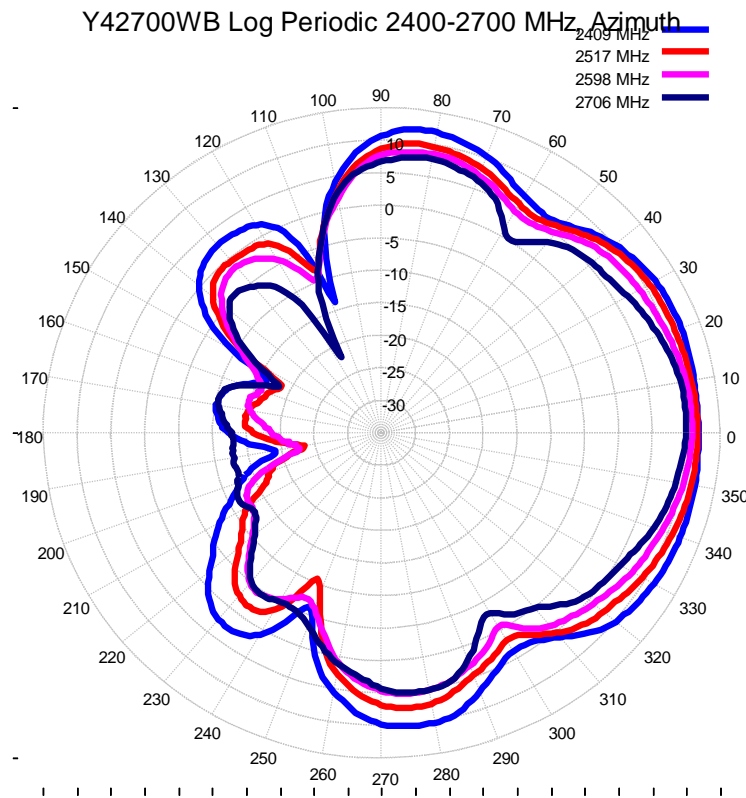

Azimuth Patterns at 1700-2200 MHz

Name: Name
 Date/Time = 9/4/2020 8:43:35 AM
 Plot Scale: 5 dB/Div
 Polarization: Horizontal / Azimuth

Trace 1- 1707 MHz MAX: 7.89 Beamwidth: 63.09
 Trace 2- 1815 MHz MAX: 6.20 Beamwidth: 67.14
 Trace 3- 1950 MHz MAX: 6.68 Beamwidth: 95.89
 Trace 4- 2166 MHz MAX: 9.04 Beamwidth: 173.05

Elevation Patterns at 1700-2200 MHz

Name: Name
 Date/Time = 9/4/2020 9:02:18 AM
 Plot Scale: 5 dB/Div
 Polarization: Vertical / Elevation

Trace 1- 1707 MHz MAX: 7.89 Beamwidth: 63.09
 Trace 2- 1815 MHz MAX: 6.20 Beamwidth: 67.14
 Trace 3- 1950 MHz MAX: 6.68 Beamwidth: 95.89
 Trace 4- 2166 MHz MAX: 9.04 Beamwidth: 173.05

Y42700WB Wideband Antenna 617-6000 MHz, 6-14 dBi Pigtail "N" Enclosed Feed

Azimuth Patterns at 2400-2700 MHz

Name: Name
 Date/Time = 9/4/2020 8:45:09 AM
 Plot Scale: 5 dB/Div
 Polarization: Horizontal / Azimuth

Name: Name
 Date/Time = 9/4/2020 9:03:28 AM
 Plot Scale: 5 dB/Div
 Polarization: Vertical / Elevation

Trace 1- 2409 MHz MAX: 12.08 Beamwidth: 86.81
 Trace 2- 2517 MHz MAX: 11.71 Beamwidth: 76.57
 Trace 3- 2598 MHz MAX: 10.86 Beamwidth: 69.41
 Trace 4- 2706 MHz MAX: 10.03 Beamwidth: 53.23