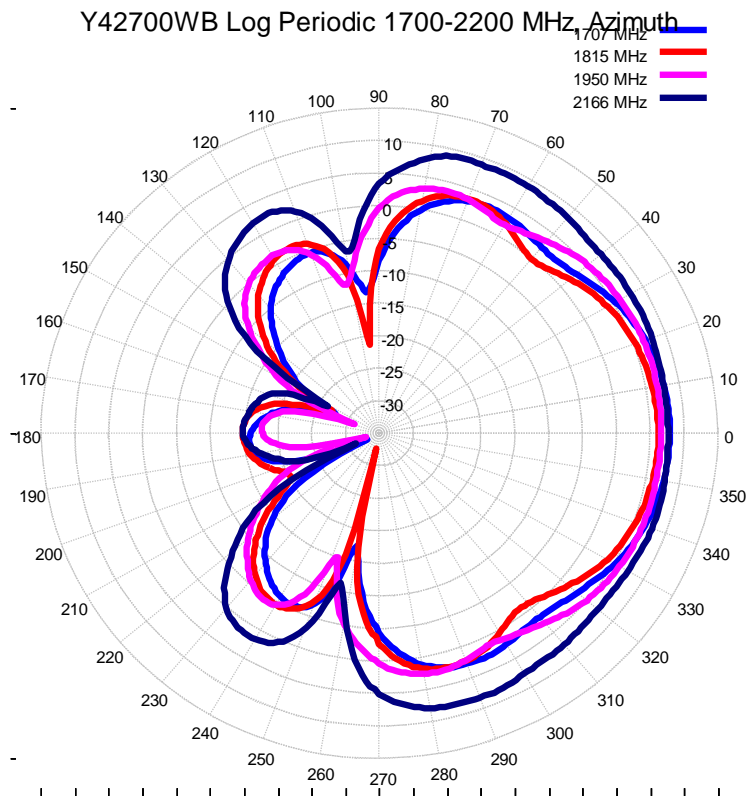

Y42700WB Wideband Antenna 617-6000 MHz, 6-14 dBi Pigtail "N" Enclosed Feed

Azimuth Patterns at 600-960 MHz

Elevation Patterns at 600-960 MHz

Name: Name
 Date/Time = 9/4/2020 8:42:15 AM
 Plot Scale: 5 dB/Div
 Polarization: Horizontal / Azimuth

Trace 1- 600 MHz MAX: 6.51 Beamwidth: 151.11
 Trace 2- 762 MHz MAX: 7.03 Beamwidth: 112.63
 Trace 3- 870 MHz MAX: 6.36 Beamwidth: 130.15
 Trace 4- 951 MHz MAX: 9.99 Beamwidth: 102.61

Name: Name
 Date/Time = 9/4/2020 9:00:50 AM
 Plot Scale: 5 dB/Div
 Polarization: Vertical / Elevation

Azimuth Patterns at 1700-2200 MHz

Name: Name
 Date/Time = 9/4/2020 8:43:35 AM
 Plot Scale: 5 dB/Div
 Polarization: Horizontal / Azimuth

Trace 1- 1707 MHz MAX: 7.89 Beamwidth: 63.09
 Trace 2- 1815 MHz MAX: 6.20 Beamwidth: 67.14
 Trace 3- 1950 MHz MAX: 6.68 Beamwidth: 95.89
 Trace 4- 2166 MHz MAX: 9.04 Beamwidth: 173.05

Name: Name
 Date/Time = 9/4/2020 9:11:27 AM
 Plot Scale: 5 dB/Div
 Polarization: Vertical / Elevation

Trace 1- 5028 MHz MAX: 6.11 Beamwidth: 68.76
 Trace 2- 5406 MHz MAX: 8.18 Beamwidth: 12.72
 Trace 3- 5730 MHz MAX: 6.18 Beamwidth: 9.37
 Trace 4- 5919 MHz MAX: 5.79 Beamwidth: 7.61