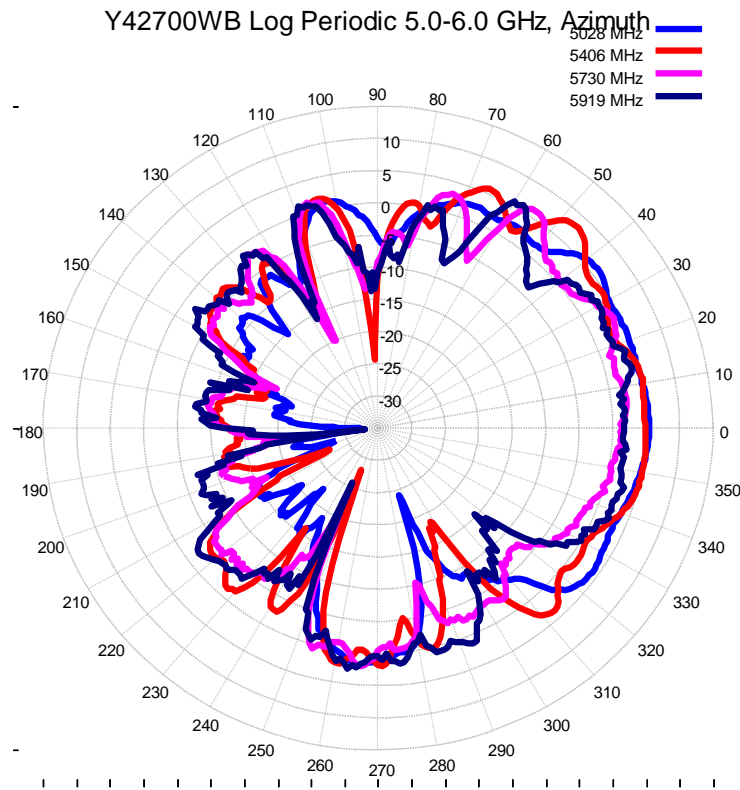

Trace 1- 4002 MHz MAX: 7.50 Beamwidth: 76.56
 Trace 2- 4218 MHz MAX: 7.50 Beamwidth: 69.29
 Trace 3- 4407 MHz MAX: 7.69 Beamwidth: 78.72
 Trace 4- 4893 MHz MAX: 7.29 Beamwidth: 82.80

Name: Name
 Date/Time = 9/4/2020 9:10:04 AM
 Plot Scale: 5 dB/Div
 Polarization: Vertical / Elevation

Trace 1- 4002 MHz MAX: 7.50 Beamwidth: 76.56
 Trace 2- 4218 MHz MAX: 7.50 Beamwidth: 69.29
 Trace 3- 4407 MHz MAX: 7.69 Beamwidth: 78.72
 Trace 4- 4893 MHz MAX: 7.29 Beamwidth: 82.80

Y42700WB Wideband Antenna 617-6000 MHz, 6-14 dBi Pigtail "N" Enclosed Feed

Azimuth Patterns at 5.0-6.0 GHz

Elevation Patterns at 5.0-6.0 GHz

Name: Name
 Date/Time = 9/4/2020 8:53:22 AM
 Plot Scale: 5 dB/Div
 Polarization: Horizontal / Azimuth

Trace 1- 5028 MHz MAX: 6.11 Beamwidth: 68.76
 Trace 2- 5406 MHz MAX: 8.18 Beamwidth: 12.72
 Trace 3- 5730 MHz MAX: 6.18 Beamwidth: 9.37
 Trace 4- 5919 MHz MAX: 5.79 Beamwidth: 7.61

Name: Name
 Date/Time = 9/4/2020 9:11:27 AM
 Plot Scale: 5 dB/Div
 Polarization: Vertical / Elevation

Trace 1- 5028 MHz MAX: 6.11 Beamwidth: 68.76
 Trace 2- 5406 MHz MAX: 8.18 Beamwidth: 12.72
 Trace 3- 5730 MHz MAX: 6.18 Beamwidth: 9.37
 Trace 4- 5919 MHz MAX: 5.79 Beamwidth: 7.61