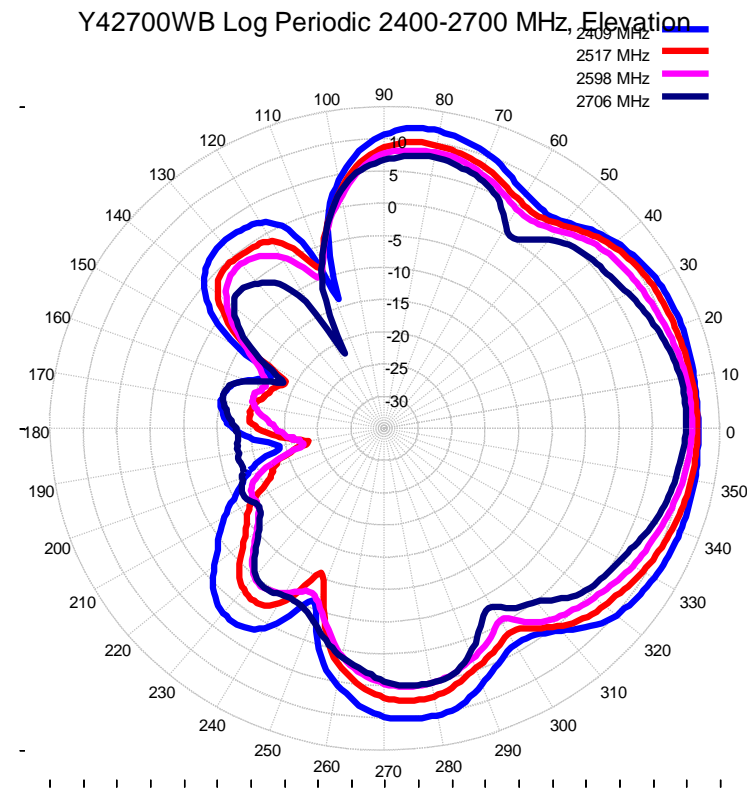

Elevation Patterns at 1700-2200 MHz

Name: Name
 Date/Time = 9/4/2020 9:02:18 AM
 Plot Scale: 5 dB/Div
 Polarization: Vertical / Elevation

Trace 1- 1707 MHz MAX: 7.89 Beamwidth: 63.09
 Trace 2- 1815 MHz MAX: 6.20 Beamwidth: 67.14
 Trace 3- 1950 MHz MAX: 6.68 Beamwidth: 95.89
 Trace 4- 2166 MHz MAX: 9.04 Beamwidth: 173.05

Y42700WB Wideband Antenna 617-6000 MHz, 6-14 dBi Pigtail "N" Enclosed Feed

Azimuth Patterns at 2400-2700 MHz

Name: Name
 Date/Time = 9/4/2020 8:45:09 AM
 Plot Scale: 5 dB/Div
 Polarization: Horizontal / Azimuth

Trace 1- 2409 MHz MAX: 12.08 Beamwidth: 86.81
 Trace 2- 2517 MHz MAX: 11.71 Beamwidth: 76.57
 Trace 3- 2598 MHz MAX: 10.86 Beamwidth: 69.41
 Trace 4- 2706 MHz MAX: 10.03 Beamwidth: 53.23

Elevation Patterns at 2400-2700 MHz

Name: Name
 Date/Time = 9/4/2020 9:03:28 AM
 Plot Scale: 5 dB/Div
 Polarization: Vertical / Elevation

Trace 1- 2409 MHz MAX: 12.08 Beamwidth: 86.81
 Trace 2- 2517 MHz MAX: 11.71 Beamwidth: 76.57
 Trace 3- 2598 MHz MAX: 10.86 Beamwidth: 69.41
 Trace 4- 2706 MHz MAX: 10.03 Beamwidth: 53.23