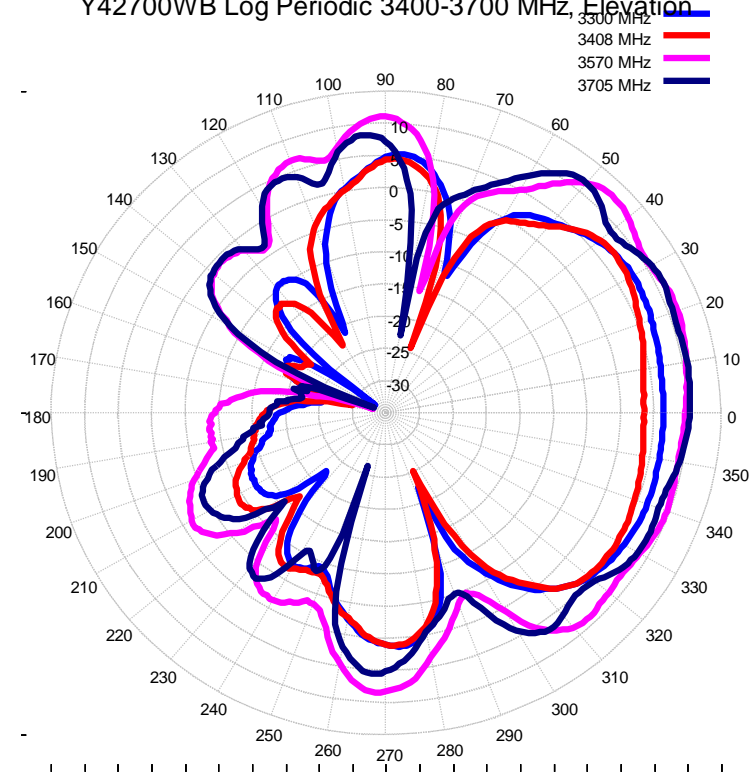

Trace 1- 2409 MHz MAX: 12.08 Beamwidth: 86.81
 Trace 2- 2517 MHz MAX: 11.71 Beamwidth: 76.57
 Trace 3- 2598 MHz MAX: 10.86 Beamwidth: 69.41
 Trace 4- 2706 MHz MAX: 10.03 Beamwidth: 53.23

Elevation Patterns at 2400-2700 MHz

Name: Name
 Date/Time = 9/4/2020 9:03:28 AM
 Plot Scale: 5 dB/Div
 Polarization: Vertical / Elevation

Trace 1- 2409 MHz MAX: 12.08 Beamwidth: 86.81
 Trace 2- 2517 MHz MAX: 11.71 Beamwidth: 76.57
 Trace 3- 2598 MHz MAX: 10.86 Beamwidth: 69.41
 Trace 4- 2706 MHz MAX: 10.03 Beamwidth: 53.23

Name: Name
 Date/Time = 9/4/2020 8:47:09 AM
 Plot Scale: 5 dB/Div
 Polarization: Horizontal / Azimuth

Trace 1- 3300 MHz MAX: 7.60 Beamwidth: 86.47
 Trace 2- 3408 MHz MAX: 7.13 Beamwidth: 36.92
 Trace 3- 3570 MHz MAX: 12.74 Beamwidth: 51.78
 Trace 4- 3705 MHz MAX: 11.60 Beamwidth: 73.74

Name: Name
 Date/Time = 9/4/2020 9:07:14 AM
 Plot Scale: 5 dB/Div
 Polarization: Vertical / Elevation

Trace 1- 3300 MHz MAX: 7.60 Beamwidth: 86.47
 Trace 2- 3408 MHz MAX: 7.13 Beamwidth: 36.92
 Trace 3- 3570 MHz MAX: 12.74 Beamwidth: 51.78
 Trace 4- 3705 MHz MAX: 11.60 Beamwidth: 73.74