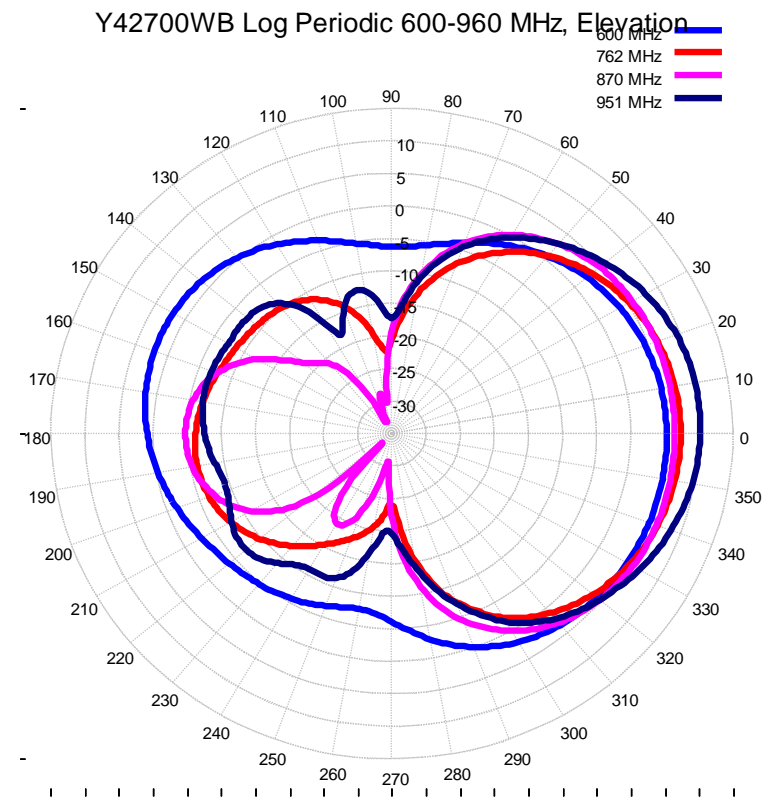

Y42700WB Wideband Antenna 617-6000 MHz, 6-14 dBi Pigtail "N" Enclosed Feed

Azimuth Patterns at 600-960 MHz

Elevation Patterns at 600-960 MHz

Name: Name
 Date/Time = 9/4/2020 8:42:15 AM
 Plot Scale: 5 dB/Div
 Polarization: Horizontal / Azimuth

Trace 1- 600 MHz MAX: 6.51 Beamwidth: 151.11
 Trace 2- 762 MHz MAX: 7.03 Beamwidth: 112.63
 Trace 3- 870 MHz MAX: 6.36 Beamwidth: 130.15
 Trace 4- 951 MHz MAX: 9.99 Beamwidth: 102.61

Name: Name
 Date/Time = 9/4/2020 9:00:50 AM
 Plot Scale: 5 dB/Div
 Polarization: Vertical / Elevation

Name: Name
 Date/Time = 9/4/2020 9:03:28 AM
 Plot Scale: 5 dB/Div
 Polarization: Vertical / Elevation

Trace 1- 2409 MHz MAX: 12.08 Beamwidth: 86.81
 Trace 2- 2517 MHz MAX: 11.71 Beamwidth: 76.57
 Trace 3- 2598 MHz MAX: 10.86 Beamwidth: 69.41
 Trace 4- 2706 MHz MAX: 10.03 Beamwidth: 53.23

Name: Name
 Date/Time = 9/4/2020 9:11:27 AM
 Plot Scale: 5 dB/Div
 Polarization: Vertical / Elevation

Trace 1- 5028 MHz MAX: 6.11 Beamwidth: 68.76
 Trace 2- 5406 MHz MAX: 8.18 Beamwidth: 12.72
 Trace 3- 5730 MHz MAX: 6.18 Beamwidth: 9.37
 Trace 4- 5919 MHz MAX: 5.79 Beamwidth: 7.61