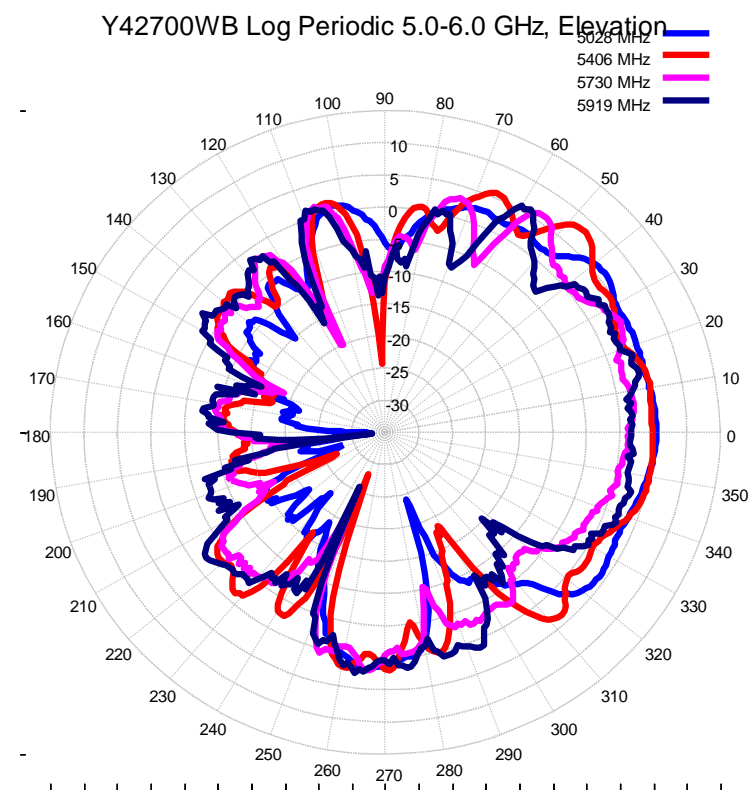

Trace 1- 4002 MHz MAX: 7.50 Beamwidth: 76.56
 Trace 2- 4218 MHz MAX: 7.50 Beamwidth: 69.29
 Trace 3- 4407 MHz MAX: 7.69 Beamwidth: 78.72
 Trace 4- 4893 MHz MAX: 7.29 Beamwidth: 82.80

Name: Name
 Date/Time = 9/4/2020 9:10:04 AM
 Plot Scale: 5 dB/Div
 Polarization: Vertical / Elevation

Trace 1- 4002 MHz MAX: 7.50 Beamwidth: 76.56
 Trace 2- 4218 MHz MAX: 7.50 Beamwidth: 69.29
 Trace 3- 4407 MHz MAX: 7.69 Beamwidth: 78.72
 Trace 4- 4893 MHz MAX: 7.29 Beamwidth: 82.80

Y42700WB Wideband Antenna 617-6000 MHz, 6-14 dBi Pigtail "N" Enclosed Feed

Azimuth Patterns at 5.0-6.0 GHz

Elevation Patterns at 5.0-6.0 GHz

Name: Name
 Date/Time = 9/4/2020 8:53:22 AM
 Plot Scale: 5 dB/Div
 Polarization: Horizontal / Azimuth

Trace 1- 5028 MHz MAX: 6.11 Beamwidth: 68.76
 Trace 2- 5406 MHz MAX: 8.18 Beamwidth: 12.72
 Trace 3- 5730 MHz MAX: 6.18 Beamwidth: 9.37
 Trace 4- 5919 MHz MAX: 5.79 Beamwidth: 7.61

Name: Name
 Date/Time = 9/4/2020 9:11:27 AM
 Plot Scale: 5 dB/Div
 Polarization: Vertical / Elevation

Trace 1- 5028 MHz MAX: 6.11 Beamwidth: 68.76
 Trace 2- 5406 MHz MAX: 8.18 Beamwidth: 12.72
 Trace 3- 5730 MHz MAX: 6.18 Beamwidth: 9.37
 Trace 4- 5919 MHz MAX: 5.79 Beamwidth: 7.61