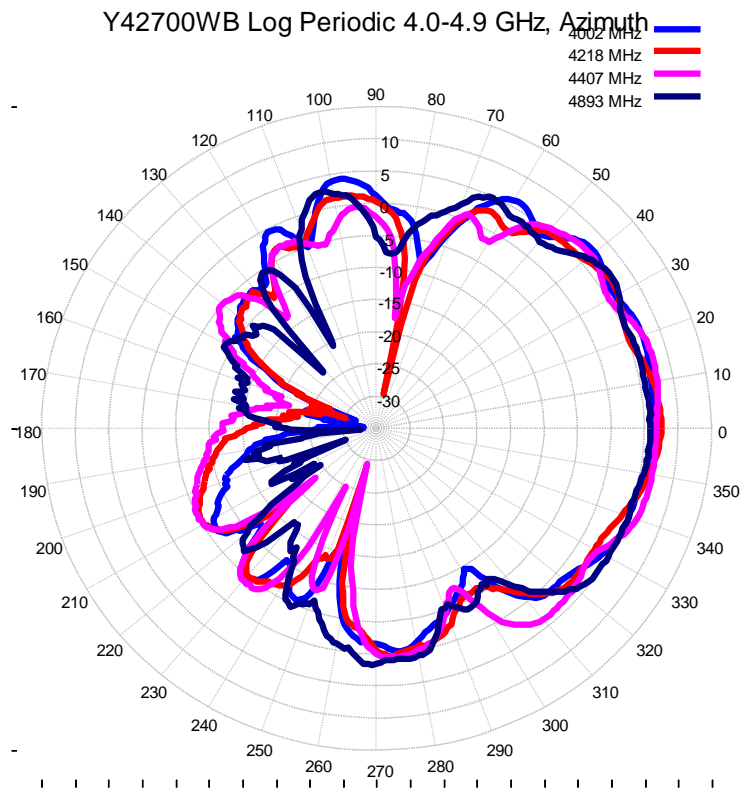

Y42700WB Wideband Antenna 617-6000 MHz, 6-14 dBi Pigtail "N" Enclosed Feed

Azimuth Patterns at 4.0-4.9 GHz

Name: Name
Date/Time = 9/4/2020 8:51:18 AM
Plot Scale: 5 dB/Div
Polarization: Horizontal / Azimuth

Trace 1- 4002 MHz MAX: 7.50 Beamwidth: 76.56
Trace 2- 4218 MHz MAX: 7.50 Beamwidth: 69.29
Trace 3- 4407 MHz MAX: 7.69 Beamwidth: 78.72
Trace 4- 4893 MHz MAX: 7.29 Beamwidth: 82.80