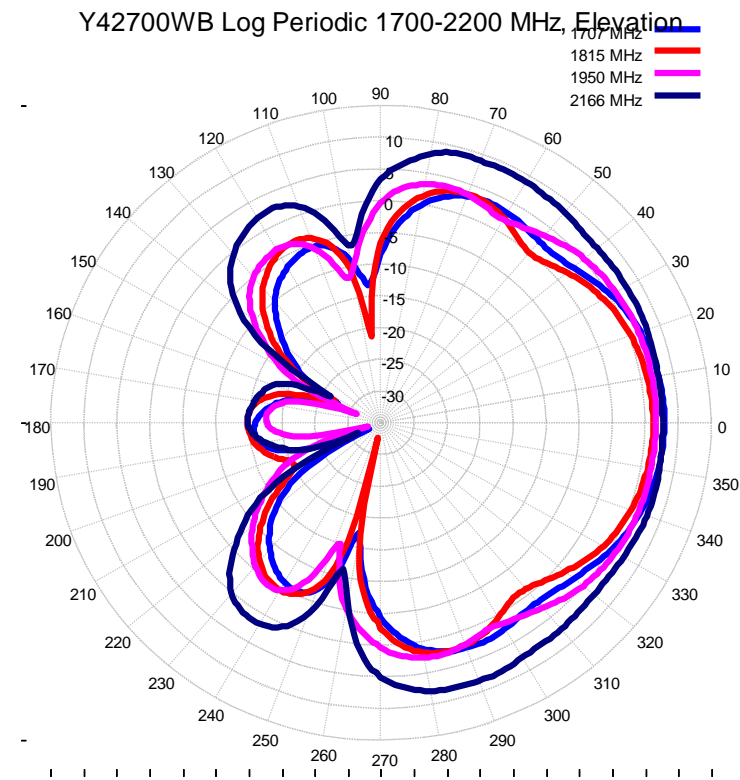

Trace 1- 600 MHz MAX: 6.51 Beamwidth: 151.11
 Trace 2- 762 MHz MAX: 7.03 Beamwidth: 112.63
 Trace 3- 870 MHz MAX: 6.36 Beamwidth: 130.15
 Trace 4- 951 MHz MAX: 9.99 Beamwidth: 102.61

Name: Name
 Date/Time = 9/4/2020 9:00:50 AM
 Plot Scale: 5 dB/Div
 Polarization: Vertical / Elevation

Trace 1- 600 MHz MAX: 5.31 Beamwidth: 98.25
 Trace 2- 762 MHz MAX: 7.29 Beamwidth: 70.66
 Trace 3- 870 MHz MAX: 6.45 Beamwidth: 95.51
 Trace 4- 951 MHz MAX: 10.23 Beamwidth: 61.57

Y42700WB Wideband Antenna 617-6000 MHz, 6-14 dBi Pigtail "N" Enclosed Feed

Azimuth Patterns at 1700-2200 MHz

Name: Name
 Date/Time = 9/4/2020 8:43:35 AM
 Plot Scale: 5 dB/Div
 Polarization: Horizontal / Azimuth

Trace 1- 1707 MHz MAX: 7.89 Beamwidth: 63.09
 Trace 2- 1815 MHz MAX: 6.20 Beamwidth: 67.14
 Trace 3- 1950 MHz MAX: 6.68 Beamwidth: 95.89
 Trace 4- 2166 MHz MAX: 9.04 Beamwidth: 173.05

Elevation Patterns at 1700-2200 MHz

Name: Name
 Date/Time = 9/4/2020 9:02:18 AM
 Plot Scale: 5 dB/Div
 Polarization: Vertical / Elevation

Trace 1- 1707 MHz MAX: 7.89 Beamwidth: 63.09
 Trace 2- 1815 MHz MAX: 6.20 Beamwidth: 67.14
 Trace 3- 1950 MHz MAX: 6.68 Beamwidth: 95.89
 Trace 4- 2166 MHz MAX: 9.04 Beamwidth: 173.05