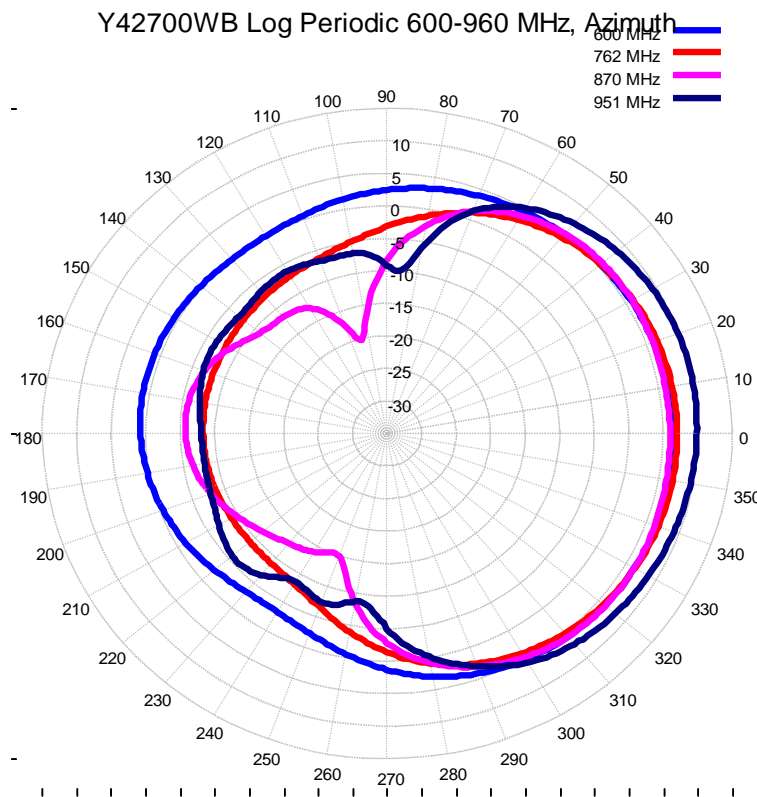

Y42700WB Wideband Antenna 617-6000 MHz, 6-14 dBi Pigtail "N" Enclosed Feed

Azimuth Patterns at 600-960 MHz

Elevation Patterns at 600-960 MHz

Name: Name
 Date/Time = 9/4/2020 8:42:15 AM
 Plot Scale: 5 dB/Div
 Polarization: Horizontal / Azimuth

Trace 1- 600 MHz MAX: 6.51 Beamwidth: 151.11
 Trace 2- 762 MHz MAX: 7.03 Beamwidth: 112.63
 Trace 3- 870 MHz MAX: 6.36 Beamwidth: 130.15
 Trace 4- 951 MHz MAX: 9.99 Beamwidth: 102.61

Name: Name
 Date/Time = 9/4/2020 9:00:50 AM
 Plot Scale: 5 dB/Div
 Polarization: Vertical / Elevation

Azimuth Patterns at 1700-2200 MHz

Name: Name
 Date/Time = 9/4/2020 8:43:35 AM
 Plot Scale: 5 dB/Div
 Polarization: Horizontal / Azimuth

Trace 1- 1707 MHz MAX: 7.89 Beamwidth: 63.09
 Trace 2- 1815 MHz MAX: 6.20 Beamwidth: 67.14
 Trace 3- 1950 MHz MAX: 6.68 Beamwidth: 95.89
 Trace 4- 2166 MHz MAX: 9.04 Beamwidth: 173.05

Name: Name
 Date/Time = 9/4/2020 9:03:28 AM
 Plot Scale: 5 dB/Div
 Polarization: Vertical / Elevation

Trace 1- 2409 MHz MAX: 12.08 Beamwidth: 86.81
 Trace 2- 2517 MHz MAX: 11.71 Beamwidth: 76.57
 Trace 3- 2598 MHz MAX: 10.86 Beamwidth: 69.41
 Trace 4- 2706 MHz MAX: 10.03 Beamwidth: 53.23