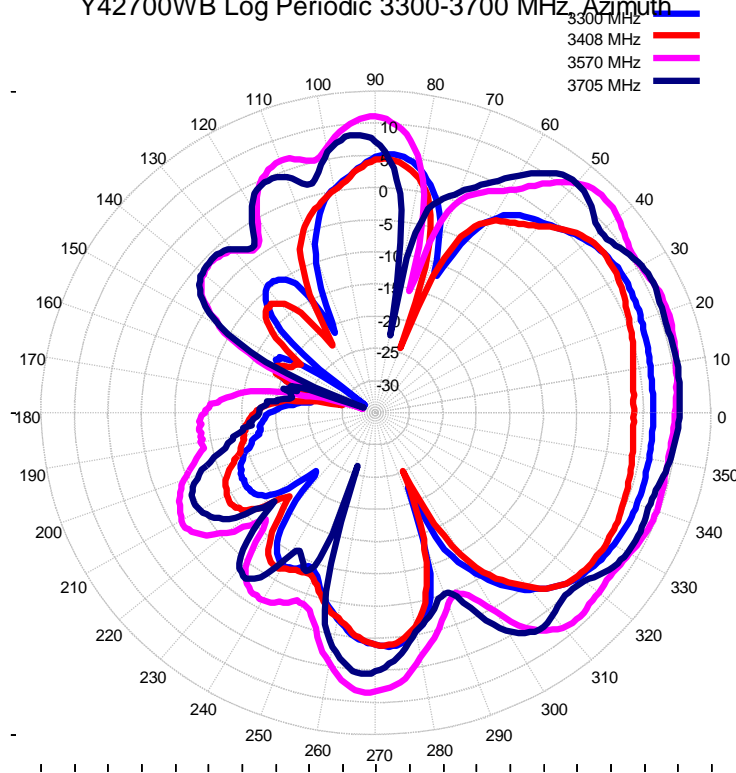

Name: Name
 Date/Time = 9/4/2020 9:03:28 AM
 Plot Scale: 5 dB/Div
 Polarization: Vertical / Elevation

Trace 1- 2409 MHz MAX: 12.08 Beamwidth: 86.81
 Trace 2- 2517 MHz MAX: 11.71 Beamwidth: 76.57
 Trace 3- 2598 MHz MAX: 10.86 Beamwidth: 69.41
 Trace 4- 2706 MHz MAX: 10.03 Beamwidth: 53.23

Name: Name
 Date/Time = 9/4/2020 8:47:09 AM
 Plot Scale: 5 dB/Div
 Polarization: Horizontal / Azimuth

Trace 1- 3300 MHz MAX: 7.60 Beamwidth: 86.47
 Trace 2- 3408 MHz MAX: 7.13 Beamwidth: 36.92
 Trace 3- 3570 MHz MAX: 12.74 Beamwidth: 51.78
 Trace 4- 3705 MHz MAX: 11.60 Beamwidth: 73.74

Name: Name
 Date/Time = 9/4/2020 9:07:14 AM
 Plot Scale: 5 dB/Div
 Polarization: Vertical / Elevation

Trace 1- 3300 MHz MAX: 7.60 Beamwidth: 86.47
 Trace 2- 3408 MHz MAX: 7.13 Beamwidth: 36.92
 Trace 3- 3570 MHz MAX: 12.74 Beamwidth: 51.78
 Trace 4- 3705 MHz MAX: 11.60 Beamwidth: 73.74

Name: Name
 Date/Time = 9/4/2020 9:11:27 AM
 Plot Scale: 5 dB/Div
 Polarization: Vertical / Elevation

Trace 1- 5028 MHz MAX: 6.11 Beamwidth: 68.76
 Trace 2- 5406 MHz MAX: 8.18 Beamwidth: 12.72
 Trace 3- 5730 MHz MAX: 6.18 Beamwidth: 9.37
 Trace 4- 5919 MHz MAX: 5.79 Beamwidth: 7.61