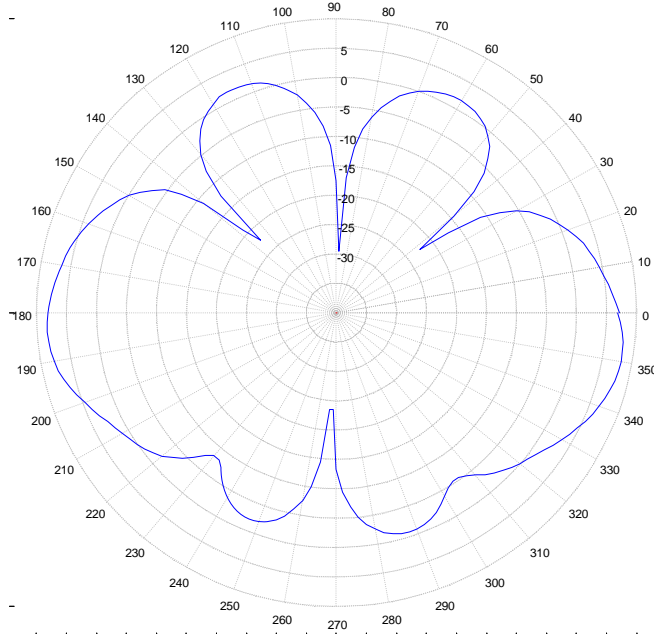

A1083B-915 Antenna

Elevated Feed Antenna

3 dB, 900-930 MHz

Elevation Plot at 902 MHz

Elevation Plot at 915 MHz

Elevation Plot at 928 MHz