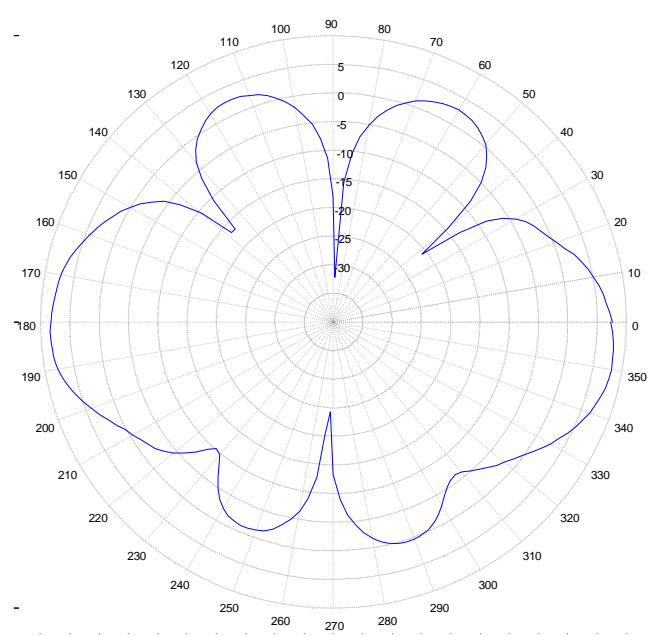

A1083B-915 Antenna

Elevated Feed Antenna

3 dB, 900-930 MHz

Elevation Plot at 902 MHz

Elevation Plot at 915 MHz

Elevation Plot at 928 MHz