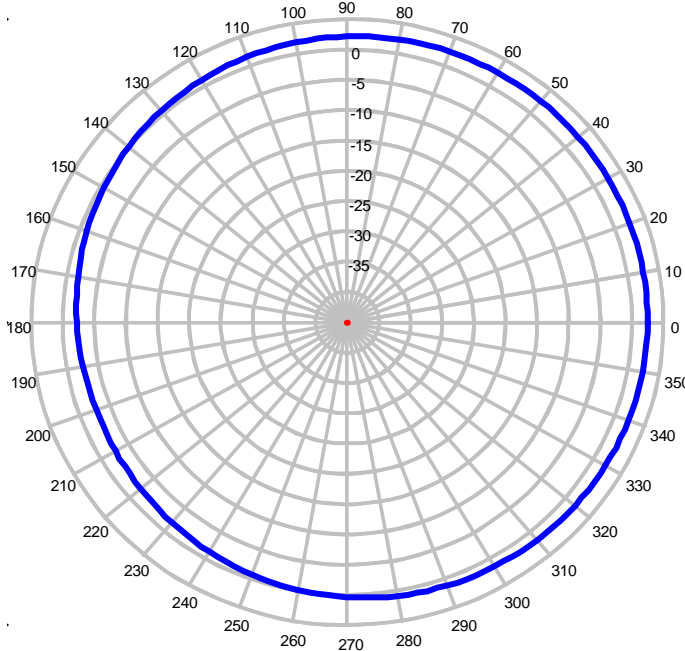

CLTM101 Series

UHF Ceiling Mount Antenna

420MHz to 470MHz

430 MHz – Elevation

460 MHz – Elevation

430 MHz – Azimuth

460 MHz – Azimuth