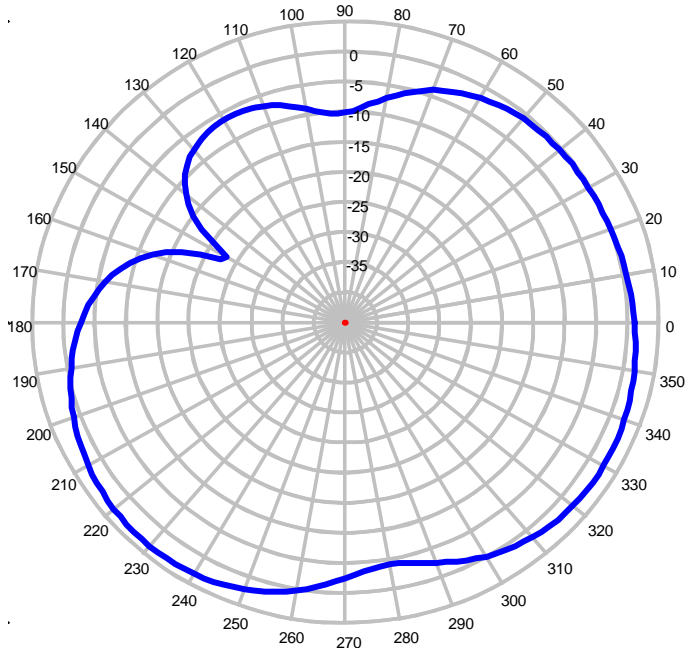

CLTM101 Series

UHF Ceiling Mount Antenna

420MHz to 470MHz

430 MHz – Elevation

460 MHz – Elevation

430 MHz – Azimuth

460 MHz – Azimuth