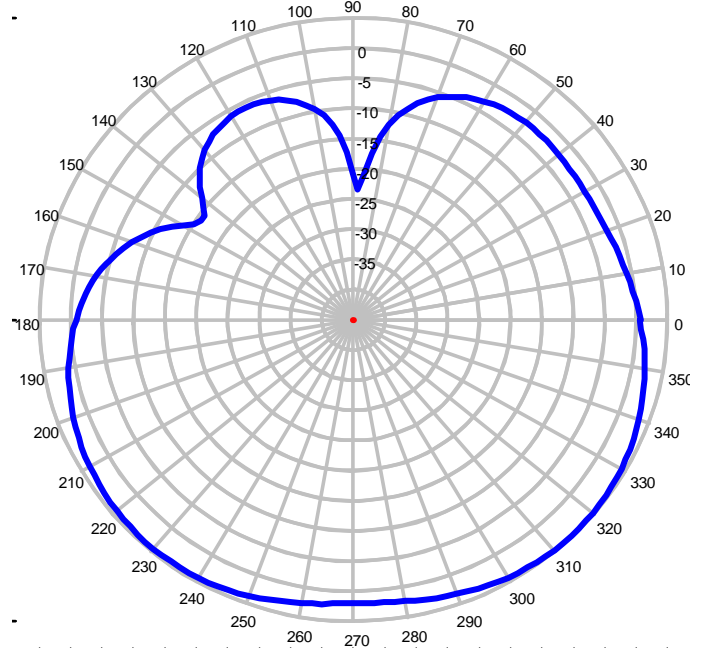

CLTM101 Series

UHF Ceiling Mount Antenna

420MHz to 470MHz

430 MHz – Elevation

460 MHz – Elevation

430 MHz – Azimuth

460 MHz – Azimuth