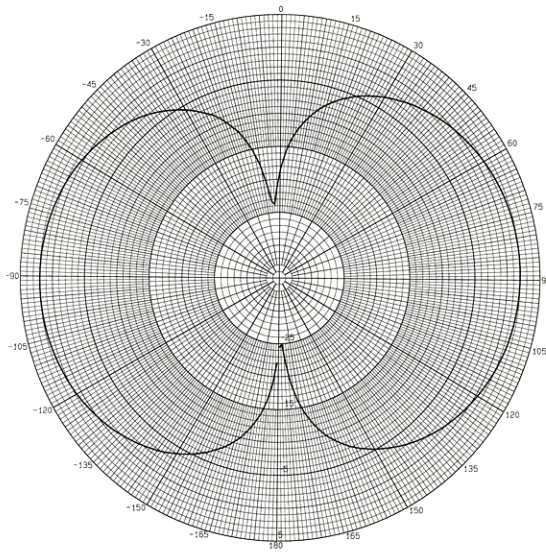

# CVW-LTE Series Antenna

## Covert Multi-Band LTE with GPS Antenna

### 694-960 MHz & 1700-2700 MHz

Elevation Plot 694 – 824 MHz

Elevation Plot 824 - 960 MHz

Elevation Plot 1710 - 2200 MHz

Elevation Plot 2200 - 2700 MHz