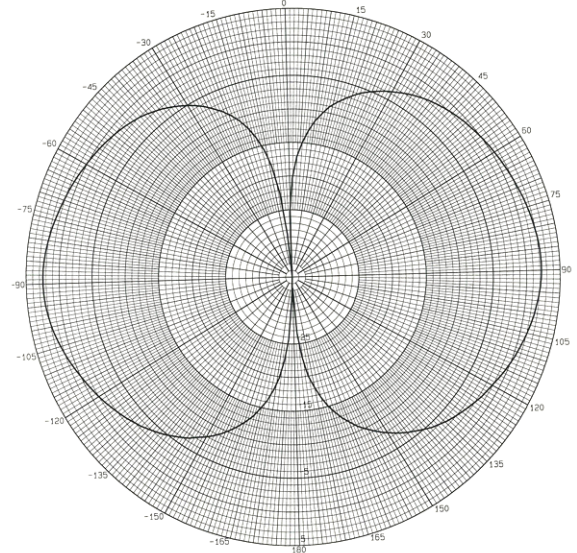

# CVW-LTE Series Antenna

## Covert Multi-Band LTE with GPS Antenna

### 694-960 MHz & 1700-2700 MHz

Elevation Plot 694 – 824 MHz

Elevation Plot 824 - 960 MHz

Elevation Plot 1710 - 2200 MHz

Elevation Plot 2200 - 2700 MHz