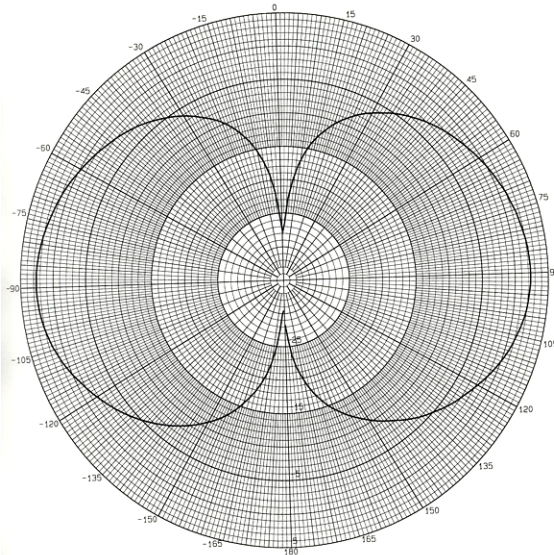

### 694-960 MHz & 1700-2700 MHz

Elevation Plot 694 – 824 MHz

Elevation Plot 824 - 960 MHz

Elevation Plot 1710 - 2200 MHz

Elevation Plot 2200 - 2700 MHz