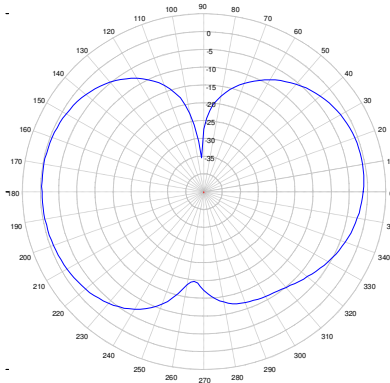

CVW201 Series

Covert Wideband Antenna

694-960/1710-2750 MHz (LTE)

2400-2500/4900-6000 MHz (WiFi)

LTE
800 MHz – El. Plot

LTE
1850 MHz – El. Plot

LTE
2600 MHz – El. Plot

WiFi
2450 MHz – El. Plot

WiFi
5500 MHz – El. Plot

LTE
800 MHz – Az. Plot

LTE
1850 MHz – Az. Plot

LTE
2600 MHz – Az. Plot

WiFi
2450 MHz – Az. Plot

Wifi
5500MHz – Az. Plot