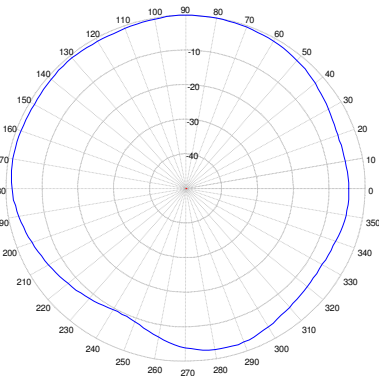

CVW201 Series

Covert Wideband Antenna

694-960/1710-2750 MHz (LTE)

2400-2500/4900-6000 MHz (WiFi)

LTE
800 MHz – El. Plot

LTE
1850 MHz – El. Plot

LTE
2600 MHz – El. Plot

WiFi
2450 MHz – El. Plot

WiFi
5500 MHz – El. Plot

LTE
800 MHz – Az. Plot

LTE
1850 MHz – Az. Plot

LTE
2600 MHz – Az. Plot

WiFi
2450 MHz – Az. Plot

Wifi
5500MHz – Az. Plot