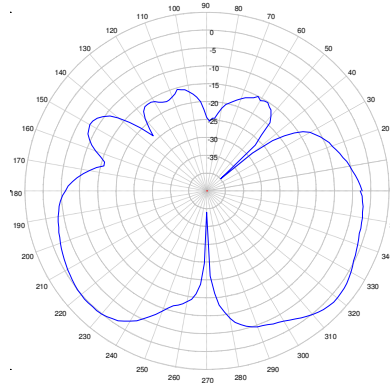

CVW201 Series

Covert Wideband Antenna

694-960/1710-2750 MHz (LTE)

2400-2500/4900-6000 MHz (WiFi)

LTE
800 MHz – El. Plot

LTE
1850 MHz – El. Plot

LTE
2600 MHz – El. Plot

WiFi
2450 MHz – El. Plot

WiFi
5500 MHz – El. Plot

LTE
800 MHz – Az. Plot

LTE
1850 MHz – Az. Plot

LTE
2600 MHz – Az. Plot

WiFi
2450 MHz – Az. Plot

Wifi
5500MHz – Az. Plot