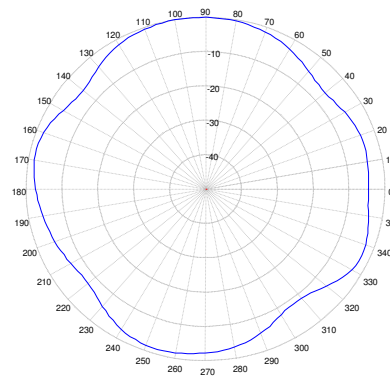

CVW201 Series

Covert Wideband Antenna

694-960/1710-2750 MHz (LTE)

2400-2500/4900-6000 MHz (WiFi)

LTE
800 MHz – El. Plot

LTE
1850 MHz – El. Plot

LTE
2600 MHz – El. Plot

WiFi
2450 MHz – El. Plot

WiFi
5500 MHz – El. Plot

LTE
800 MHz – Az. Plot

LTE
1850 MHz – Az. Plot

LTE
2600 MHz – Az. Plot

WiFi
2450 MHz – Az. Plot

Wifi
5500MHz – Az. Plot