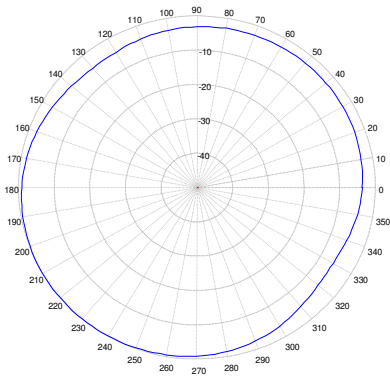

CVW201 Series

Covert Wideband Antenna

694-960/1710-2750 MHz (LTE)

2400-2500/4900-6000 MHz (WiFi)

LTE
800 MHz – El. Plot

LTE
1850 MHz – El. Plot

LTE
2600 MHz – El. Plot

WiFi
2450 MHz – El. Plot

WiFi
5500 MHz – El. Plot

LTE
800 MHz – Az. Plot

LTE
1850 MHz – Az. Plot

LTE
2600 MHz – Az. Plot

WiFi
2450 MHz – Az. Plot

Wifi
5500MHz – Az. Plot