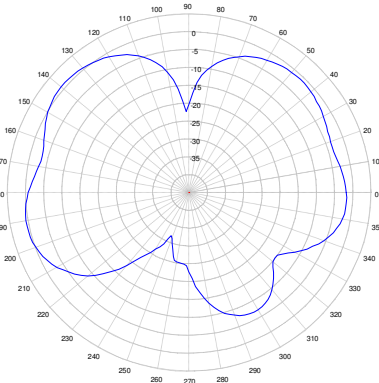

CVW201 Series

Covert Wideband Antenna

694-960/1710-2750 MHz (LTE)

2400-2500/4900-6000 MHz (WiFi)

LTE
800 MHz – El. Plot

LTE
1850 MHz – El. Plot

LTE
2600 MHz – El. Plot

WiFi
2450 MHz – El. Plot

WiFi
5500 MHz – El. Plot

LTE
800 MHz – Az. Plot

LTE
1850 MHz – Az. Plot

LTE
2600 MHz – Az. Plot

WiFi
2450 MHz – Az. Plot

Wifi
5500MHz – Az. Plot