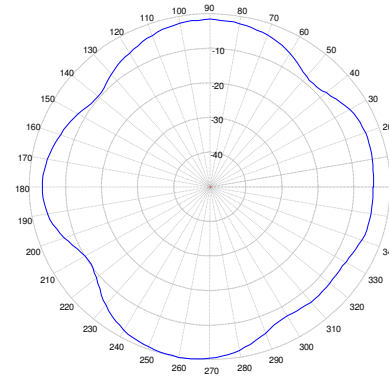

CVW201 Series

Covert Wideband Antenna

694-960/1710-2750 MHz (LTE)

2400-2500/4900-6000 MHz (WiFi)

LTE
800 MHz – El. Plot

LTE
1850 MHz – El. Plot

LTE
2600 MHz – El. Plot

WiFi
2450 MHz – El. Plot

WiFi
5500 MHz – El. Plot

LTE
800 MHz – Az. Plot

LTE
1850 MHz – Az. Plot

LTE
2600 MHz – Az. Plot

WiFi
2450 MHz – Az. Plot

Wifi
5500MHz – Az. Plot