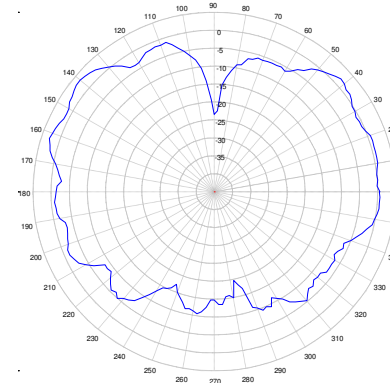

CVW201 Series

Covert Wideband Antenna

694-960/1710-2750 MHz (LTE)

2400-2500/4900-6000 MHz (WiFi)

LTE
800 MHz – El. Plot

LTE
1850 MHz – El. Plot

LTE
2600 MHz – El. Plot

WiFi
2450 MHz – El. Plot

WiFi
5500 MHz – El. Plot

LTE
800 MHz – Az. Plot

LTE
1850 MHz – Az. Plot

LTE
2600 MHz – Az. Plot

WiFi
2450 MHz – Az. Plot

Wifi
5500MHz – Az. Plot