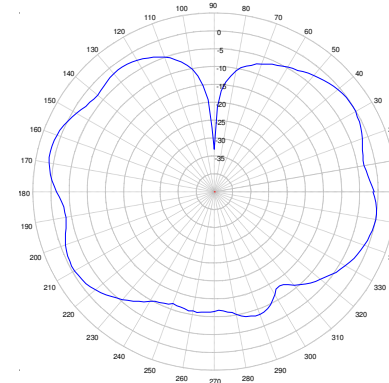

CVW201 Series

Covert Wideband Antenna

694-960/1710-2750 MHz (LTE)

2400-2500/4900-6000 MHz (WiFi)

LTE
800 MHz – El. Plot

LTE
1850 MHz – El. Plot

LTE
2600 MHz – El. Plot

WiFi
2450 MHz – El. Plot

WiFi
5500 MHz – El. Plot

LTE
800 MHz – Az. Plot

LTE
1850 MHz – Az. Plot

LTE
2600 MHz – Az. Plot

WiFi
2450 MHz – Az. Plot

Wifi
5500MHz – Az. Plot