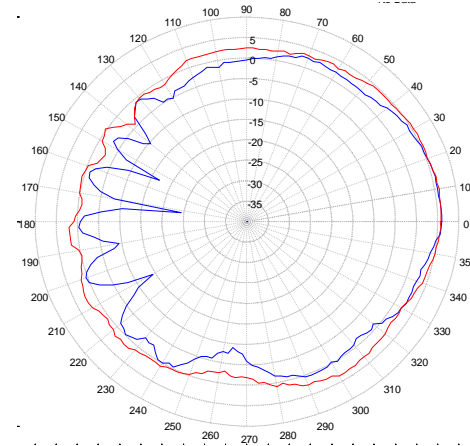

CVW-402

Covert Multi-Band MIMO Antenna

2x 694-960/1710-2700 (LTE), 1x 2400-2500/4900-6000 (WiFi)

With 1575MHz (GPS)

WiFi AZIMUTH PLOTS

— WiFi Cable 1 — WiFi Cable 2

2450 MHz

5150 MHz

5350 MHz

5750 MHz

5925 MHz