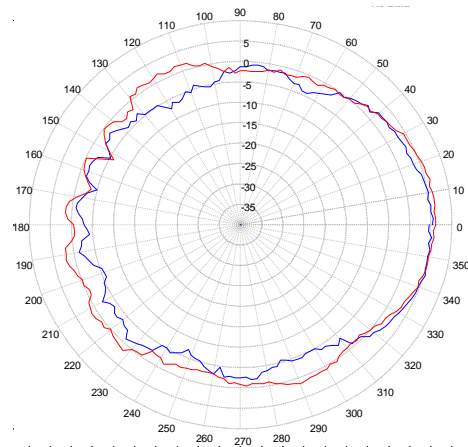

CVW-402

Covert Multi-Band MIMO Antenna

2x 694-960/1710-2700 (LTE), 1x 2400-2500/4900-6000 (WiFi)

With 1575MHz (GPS)

WiFi AZIMUTH PLOTS

— WiFi Cable 1 — WiFi Cable 2

2450 MHz

5150 MHz

5350 MHz

5750 MHz

5925 MHz