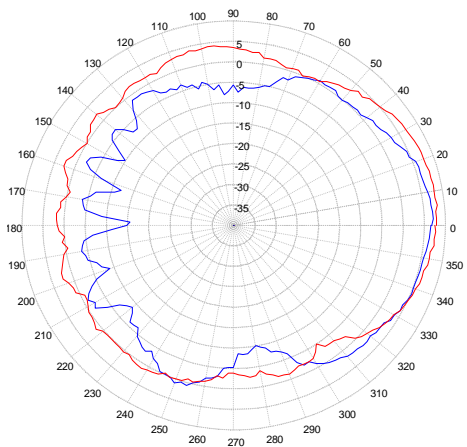

CVW-402

Covert Multi-Band MIMO Antenna

2x 694-960/1710-2700 (LTE), 1x 2400-2500/4900-6000 (WiFi)

With 1575MHz (GPS)

WiFi AZIMUTH PLOTS

— WiFi Cable 1 — WiFi Cable 2

2450 MHz

5150 MHz

5350 MHz

5750 MHz

5925 MHz