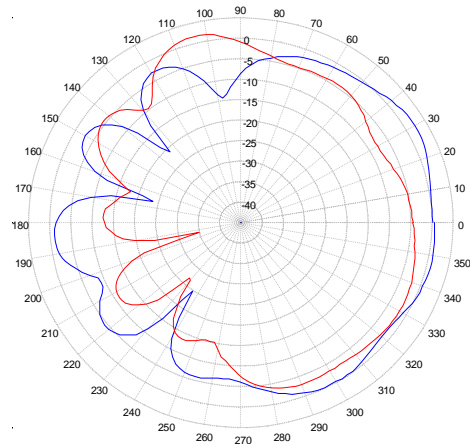

CVW-402

Covert Multi-Band MIMO Antenna

2x 694-960/1710-2700 (LTE), 1x 2400-2500/4900-6000 (WiFi)

With 1575MHz (GPS)

WiFi AZIMUTH PLOTS

— WiFi Cable 1 — WiFi Cable 2

2450 MHz

5150 MHz

5350 MHz

5750 MHz

5925 MHz