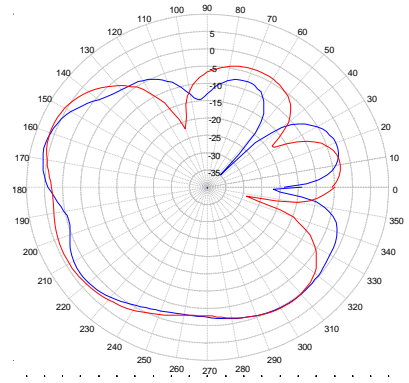

CVW-402

Covert Multi-Band MIMO Antenna

2x 694-960/1710-2700 (LTE), 1x 2400-2500/4900-6000 (WiFi)

With 1575MHz (GPS)

LTE ELEVATION PLOTS

— LTE Cable 1 — LTE Cable 2

750 MHz

824 MHz

895 MHz

960 MHz

1710 MHz

1880 MHz

1990 MHz

2170 MHz

2700 MHz