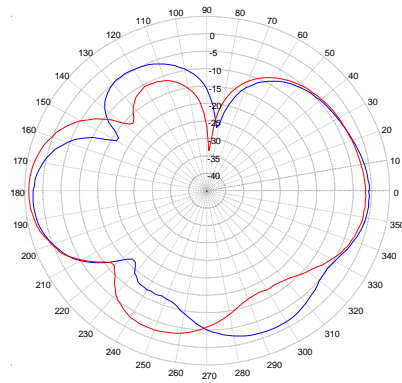

CVW-402

Covert Multi-Band MIMO Antenna

2x 694-960/1710-2700 (LTE), 1x 2400-2500/4900-6000 (WiFi)

With 1575MHz (GPS)

LTE ELEVATION PLOTS

— LTE Cable 1 — LTE Cable 2

750 MHz

824 MHz

895 MHz

960 MHz

1710 MHz

1880 MHz

1990 MHz

2170 MHz

2700 MHz