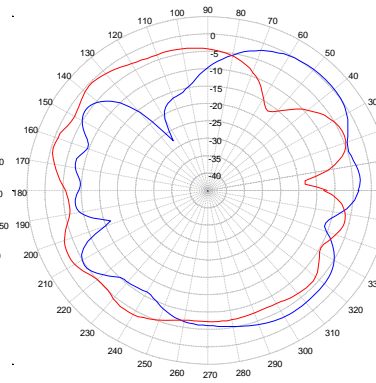

CVW-402

Covert Multi-Band MIMO Antenna

2x 694-960/1710-2700 (LTE), 1x 2400-2500/4900-6000 (WiFi)

With 1575MHz (GPS)

LTE ELEVATION PLOTS

— LTE Cable 1 — LTE Cable 2

750 MHz

824 MHz

895 MHz

960 MHz

1710 MHz

1880 MHz

1990 MHz

2170 MHz

2700 MHz