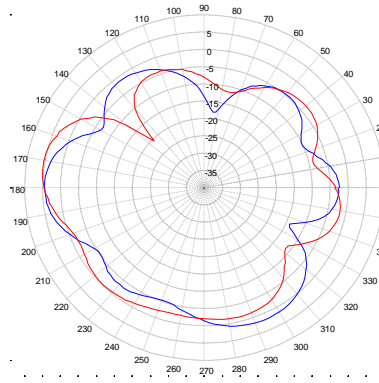

CVW-402

Covert Multi-Band MIMO Antenna

2x 694-960/1710-2700 (LTE), 1x 2400-2500/4900-6000 (WiFi)

With 1575MHz (GPS)

LTE ELEVATION PLOTS

— LTE Cable 1 — LTE Cable 2

750 MHz

824 MHz

895 MHz

960 MHz

1710 MHz

1880 MHz

1990 MHz

2170 MHz

2700 MHz