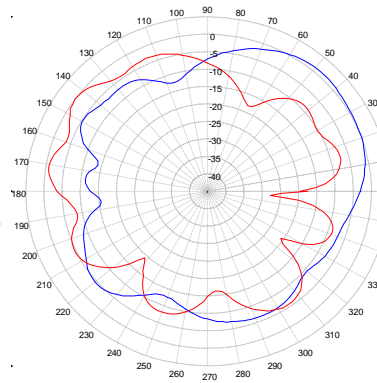

CVW-402

Covert Multi-Band MIMO Antenna

2x 694-960/1710-2700 (LTE), 1x 2400-2500/4900-6000 (WiFi)

With 1575MHz (GPS)

LTE ELEVATION PLOTS

— LTE Cable 1 — LTE Cable 2

750 MHz

824 MHz

895 MHz

960 MHz

1710 MHz

1880 MHz

1990 MHz

2170 MHz

2700 MHz