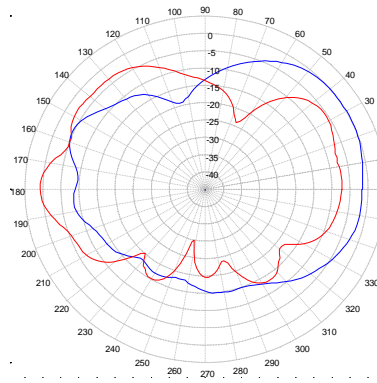

CVW-402

Covert Multi-Band MIMO Antenna

2x 694-960/1710-2700 (LTE), 1x 2400-2500/4900-6000 (WiFi)

With 1575MHz (GPS)

LTE ELEVATION PLOTS

— LTE Cable 1 — LTE Cable 2

750 MHz

824 MHz

895 MHz

960 MHz

1710 MHz

1880 MHz

1990 MHz

2170 MHz

2700 MHz