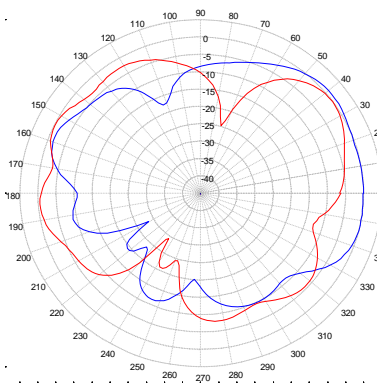

CVW-402

Covert Multi-Band MIMO Antenna

2x 694-960/1710-2700 (LTE), 1x 2400-2500/4900-6000 (WiFi)

With 1575MHz (GPS)

LTE ELEVATION PLOTS

— LTE Cable 1 — LTE Cable 2

750 MHz

824 MHz

895 MHz

960 MHz

1710 MHz

1880 MHz

1990 MHz

2170 MHz

2700 MHz