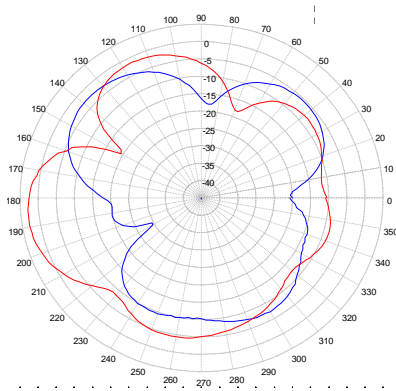

CVW-402

Covert Multi-Band MIMO Antenna

2x 694-960/1710-2700 (LTE), 1x 2400-2500/4900-6000 (WiFi)

With 1575MHz (GPS)

LTE ELEVATION PLOTS

— LTE Cable 1 — LTE Cable 2

750 MHz

824 MHz

895 MHz

960 MHz

1710 MHz

1880 MHz

1990 MHz

2170 MHz

2700 MHz