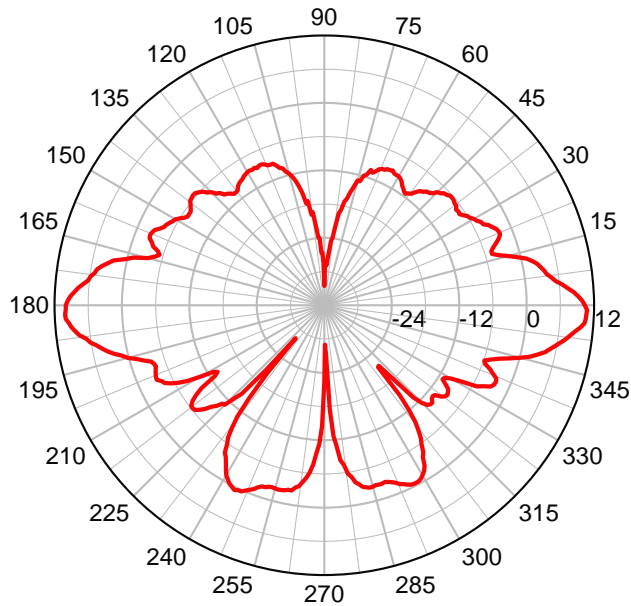

ECO12-5900 Series Antennas

Omni Directional Antenna
12 dBi, 5.9 – 6.0 GHz

ECO12-5900 Elevation Plot

ECO12-5900- Azimuth Plot