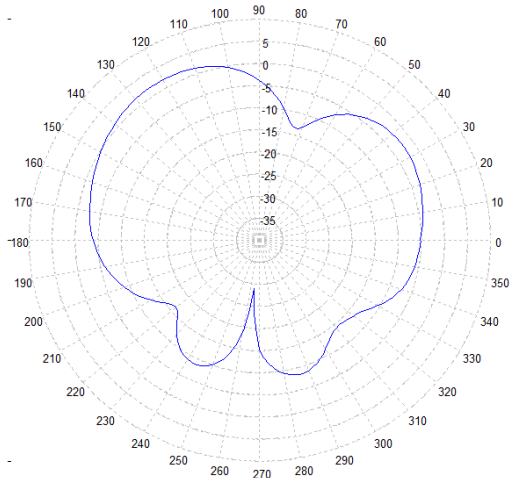

LLP304 Series

1x UHF 1x LTE 1x GPS / LOW PROFILE FIRST-NET ANTENNA

725 MHz – Elevation Plot

820 MHz – Elevation Plot

930 MHz – Elevation Plot

1725 MHz – Elevation Plot

2025 MHz – Elevation Plot

2200 MHz – Elevation Plot

LLP304 Series

1x UHF 1x LTE 1x GPS / LOW PROFILE FIRST-NET ANTENNA

2700 MHz – Elevation Plot

3500 MHz – Elevation Plot

4200 MHz – Elevation Plot

450 MHz – Elevation Plot

470 MHz – Elevation Plot