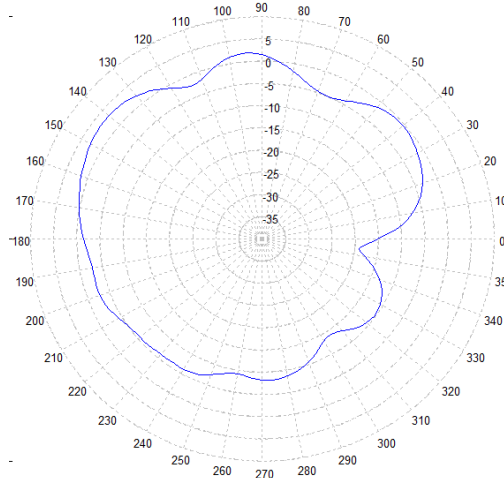

LLP304 Series

1x UHF 1x LTE 1x GPS / LOW PROFILE FIRST-NET ANTENNA

725 MHz – Elevation Plot

820 MHz – Elevation Plot

930 MHz – Elevation Plot

1725 MHz – Elevation Plot

2025 MHz – Elevation Plot

2200 MHz – Elevation Plot

LLP304 Series

1x UHF 1x LTE 1x GPS / LOW PROFILE FIRST-NET ANTENNA

2700 MHz – Elevation Plot

3500 MHz – Elevation Plot

4200 MHz – Elevation Plot

450 MHz – Elevation Plot

470 MHz – Elevation Plot