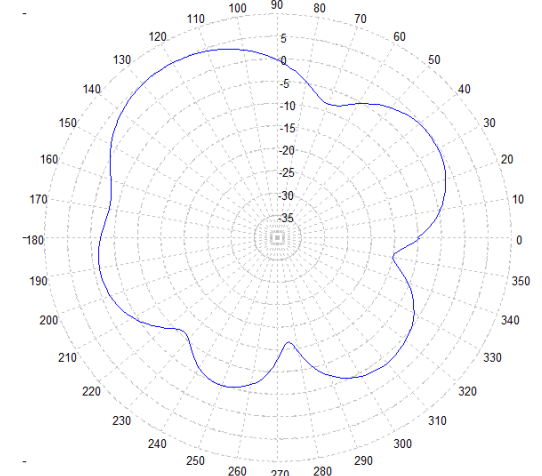

LLP304 Series

1x UHF 1x LTE 1x GPS / LOW PROFILE FIRST-NET ANTENNA

725 MHz – Elevation Plot

820 MHz – Elevation Plot

930 MHz – Elevation Plot

1725 MHz – Elevation Plot

2025 MHz – Elevation Plot

2200 MHz – Elevation Plot

LLP304 Series

1x UHF 1x LTE 1x GPS / LOW PROFILE FIRST-NET ANTENNA

2700 MHz – Elevation Plot

3500 MHz – Elevation Plot

4200 MHz – Elevation Plot

450 MHz – Elevation Plot

470 MHz – Elevation Plot