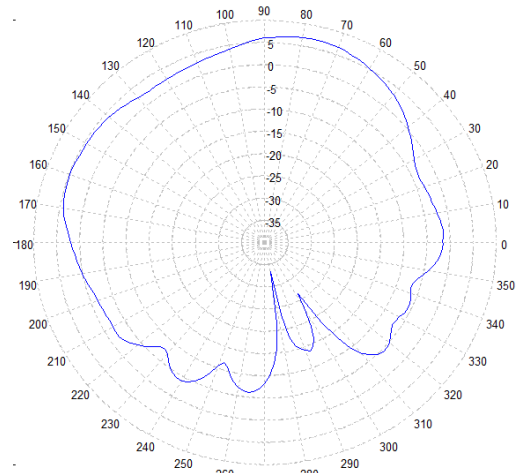

LLP304 Series

1x UHF 1x LTE 1x GPS / LOW PROFILE FIRST-NET ANTENNA

725 MHz – Elevation Plot

820 MHz – Elevation Plot

930 MHz – Elevation Plot

1725 MHz – Elevation Plot

2025 MHz – Elevation Plot

2200 MHz – Elevation Plot

LLP304 Series

1x UHF 1x LTE 1x GPS / LOW PROFILE FIRST-NET ANTENNA

2700 MHz – Elevation Plot

3500 MHz – Elevation Plot

4200 MHz – Elevation Plot

450 MHz – Elevation Plot

470 MHz – Elevation Plot