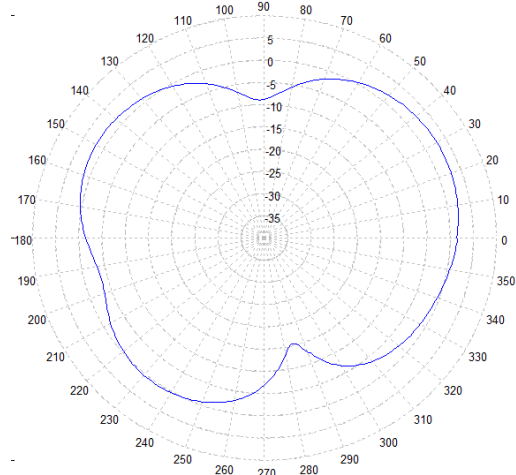

LLP304 Series

1x UHF 1x LTE 1x GPS / LOW PROFILE FIRST-NET ANTENNA

2700 MHz – Elevation Plot

3500 MHz – Elevation Plot

4200 MHz – Elevation Plot

450 MHz – Elevation Plot

470 MHz – Elevation Plot