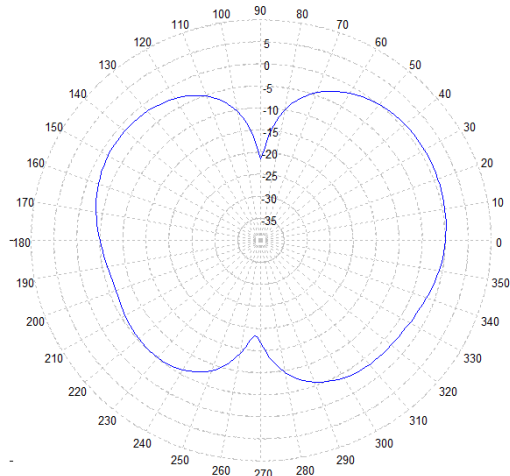

LLP304 Series

1x UHF 1x LTE 1x GPS / LOW PROFILE FIRST-NET ANTENNA

725 MHz – Elevation Plot

820 MHz – Elevation Plot

930 MHz – Elevation Plot

1725 MHz – Elevation Plot

2025 MHz – Elevation Plot

2200 MHz – Elevation Plot

LLP304 Series

1x UHF 1x LTE 1x GPS / LOW PROFILE FIRST-NET ANTENNA

2700 MHz – Elevation Plot

3500 MHz – Elevation Plot

4200 MHz – Elevation Plot

450 MHz – Elevation Plot

470 MHz – Elevation Plot