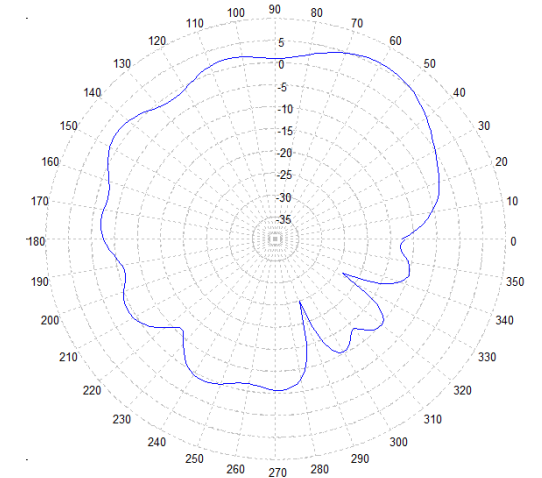

LLP304 Series

1x UHF 1x LTE 1x GPS / LOW PROFILE FIRST-NET ANTENNA

725 MHz – Elevation Plot

820 MHz – Elevation Plot

930 MHz – Elevation Plot

1725 MHz – Elevation Plot

2025 MHz – Elevation Plot

2200 MHz – Elevation Plot

LLP304 Series

1x UHF 1x LTE 1x GPS / LOW PROFILE FIRST-NET ANTENNA

2700 MHz – Elevation Plot

3500 MHz – Elevation Plot

4200 MHz – Elevation Plot

450 MHz – Elevation Plot

470 MHz – Elevation Plot