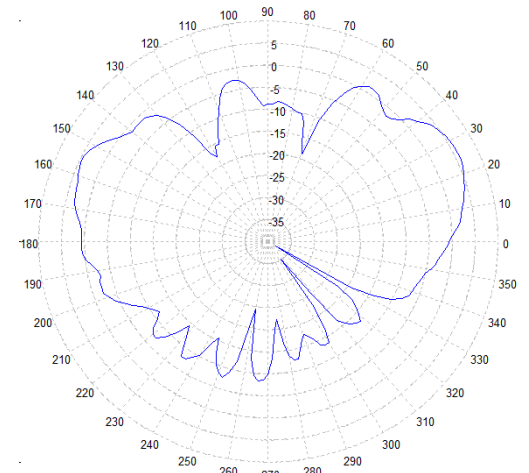

LLP304 Series

1x UHF 1x LTE 1x GPS / LOW PROFILE FIRST-NET ANTENNA

2700 MHz – Elevation Plot

3500 MHz – Elevation Plot

4200 MHz – Elevation Plot

450 MHz – Elevation Plot

470 MHz – Elevation Plot