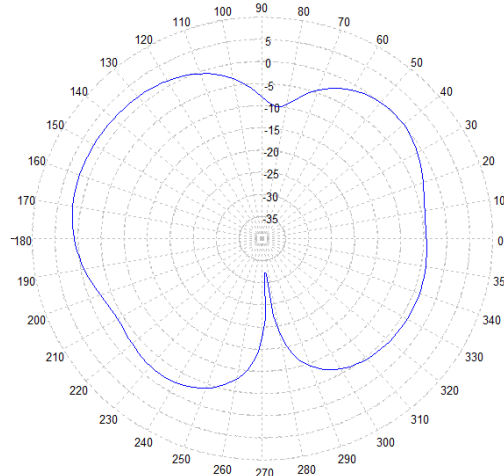

LLP304 Series

1x UHF 1x LTE 1x GPS / LOW PROFILE FIRST-NET ANTENNA

725 MHz – Elevation Plot

820 MHz – Elevation Plot

930 MHz – Elevation Plot

1725 MHz – Elevation Plot

2025 MHz – Elevation Plot

2200 MHz – Elevation Plot

LLP304 Series

1x UHF 1x LTE 1x GPS / LOW PROFILE FIRST-NET ANTENNA

2700 MHz – Elevation Plot

3500 MHz – Elevation Plot

4200 MHz – Elevation Plot

450 MHz – Elevation Plot

470 MHz – Elevation Plot