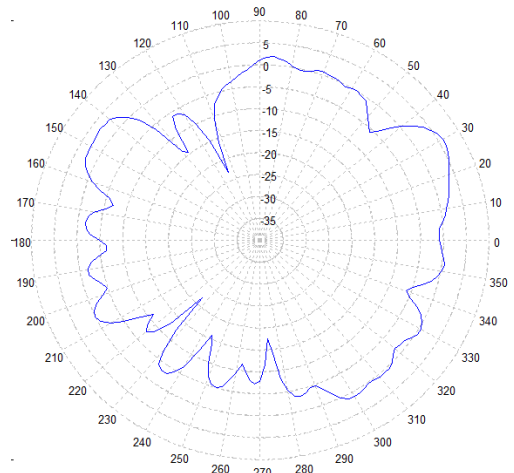

LLP304 Series

1x UHF 1x LTE 1x GPS / LOW PROFILE FIRST-NET ANTENNA

725 MHz – Elevation Plot

820 MHz – Elevation Plot

930 MHz – Elevation Plot

1725 MHz – Elevation Plot

2025 MHz – Elevation Plot

2200 MHz – Elevation Plot

LLP304 Series

1x UHF 1x LTE 1x GPS / LOW PROFILE FIRST-NET ANTENNA

2700 MHz – Elevation Plot

3500 MHz – Elevation Plot

4200 MHz – Elevation Plot

450 MHz – Elevation Plot

470 MHz – Elevation Plot