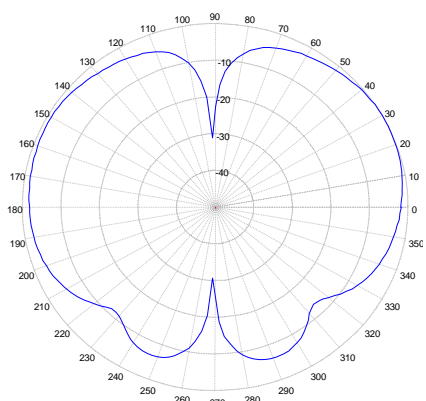

### 695-2170 MHz

695 MHz – Elevation

824 MHz – Elevation

960 MHz – Elevation

1710 MHz – Elevation

1880 MHz – Elevation

1990 MHz – Elevation

2170 MHz – Elevation

# LTM 610 Series Antenna

LTE MIMO Mobile Surface Mount Antenna

2700-6000 MHz

2700 MHz – Elevation Plot

3700 MHz – Elevation Plot

5150 MHz – Elevation Plot

5350 MHz – Elevation Plot

5725 MHz – Elevation Plot

5925 MHz – Elevation Plot