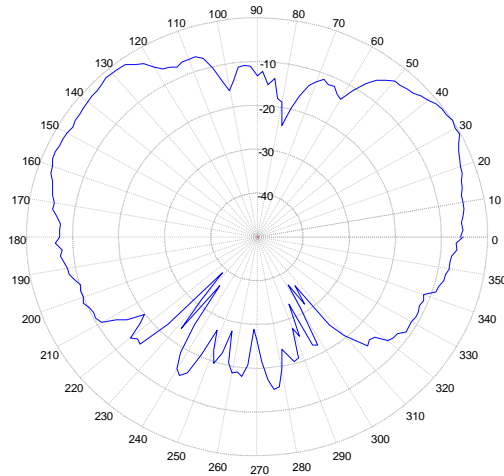

### 695-2170 MHz

695 MHz – Elevation

824 MHz – Elevation

960 MHz – Elevation

1710 MHz – Elevation

1880 MHz – Elevation

1990 MHz – Elevation

2170 MHz – Elevation

# LTM 610 Series Antenna

LTE MIMO Mobile Surface Mount Antenna

2700-6000 MHz

2700 MHz – Elevation Plot

3700 MHz – Elevation Plot

5150 MHz – Elevation Plot

5350 MHz – Elevation Plot

5725 MHz – Elevation Plot

5925 MHz – Elevation Plot