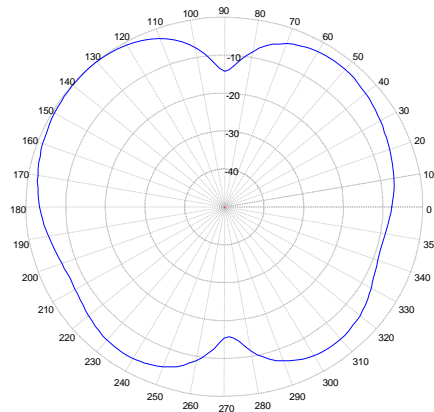

824 MHz – Elevation