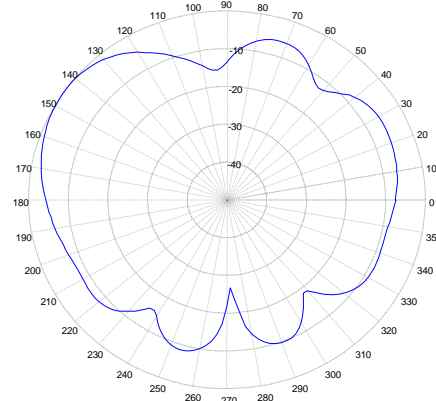

### 695-2170 MHz

695 MHz – Elevation

824 MHz – Elevation

960 MHz – Elevation

1710 MHz – Elevation

1880 MHz – Elevation

1990 MHz – Elevation

2170 MHz – Elevation

# LTM 610 Series Antenna

LTE MIMO Mobile Surface Mount Antenna

2700-6000 MHz

2700 MHz – Elevation Plot

3700 MHz – Elevation Plot

5150 MHz – Elevation Plot

5350 MHz – Elevation Plot

5725 MHz – Elevation Plot

5925 MHz – Elevation Plot