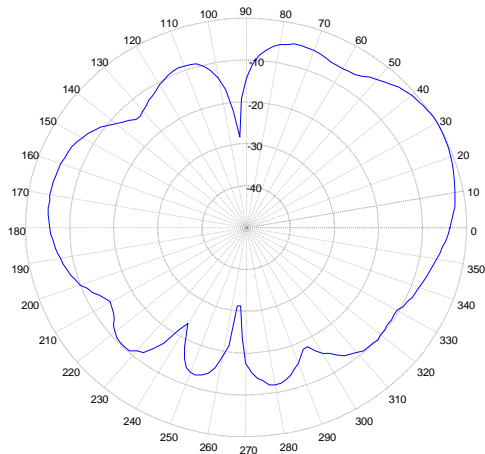

### 695-2170 MHz

695 MHz – Elevation

824 MHz – Elevation

960 MHz – Elevation

1710 MHz – Elevation

1880 MHz – Elevation

1990 MHz – Elevation

2170 MHz – Elevation

# LTM 610 Series Antenna

LTE MIMO Mobile Surface Mount Antenna

2700-6000 MHz

2700 MHz – Elevation Plot

3700 MHz – Elevation Plot

5150 MHz – Elevation Plot

5350 MHz – Elevation Plot

5725 MHz – Elevation Plot

5925 MHz – Elevation Plot