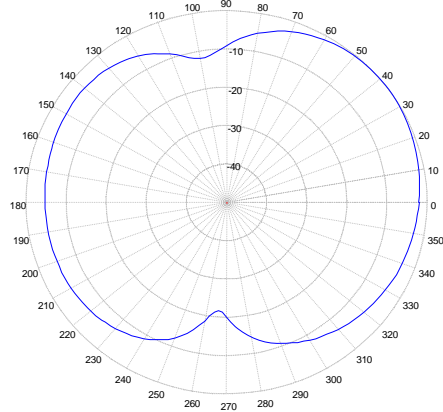

LTM 610 Series Antenna

LTE MIMO Mobile Surface Mount Antenna

695-2170 MHz

695 MHz – Elevation