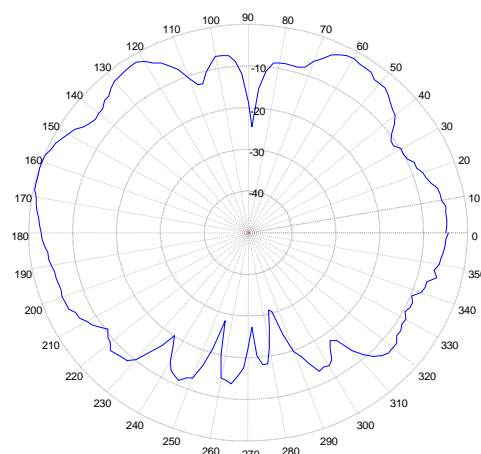

### 695-2170 MHz

695 MHz – Elevation

824 MHz – Elevation

960 MHz – Elevation

1710 MHz – Elevation

1880 MHz – Elevation

1990 MHz – Elevation

2170 MHz – Elevation

# LTM 610 Series Antenna

LTE MIMO Mobile Surface Mount Antenna

2700-6000 MHz

2700 MHz – Elevation Plot

3700 MHz – Elevation Plot

5150 MHz – Elevation Plot

5350 MHz – Elevation Plot

5725 MHz – Elevation Plot

5925 MHz – Elevation Plot