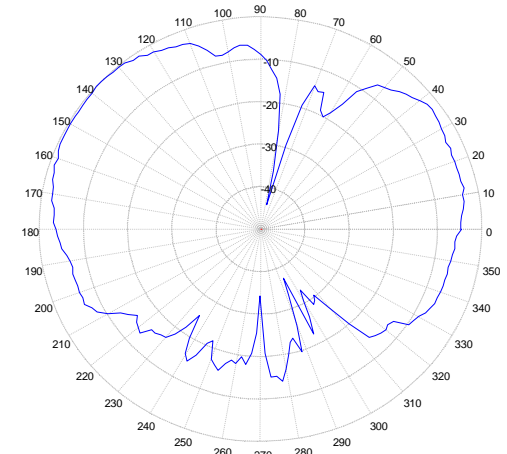

### 695-2170 MHz

695 MHz – Elevation

824 MHz – Elevation

960 MHz – Elevation

1710 MHz – Elevation

1880 MHz – Elevation

1990 MHz – Elevation

2170 MHz – Elevation

# LTM 610 Series Antenna

LTE MIMO Mobile Surface Mount Antenna

2700-6000 MHz

2700 MHz – Elevation Plot

3700 MHz – Elevation Plot

5150 MHz – Elevation Plot

5350 MHz – Elevation Plot

5725 MHz – Elevation Plot

5925 MHz – Elevation Plot