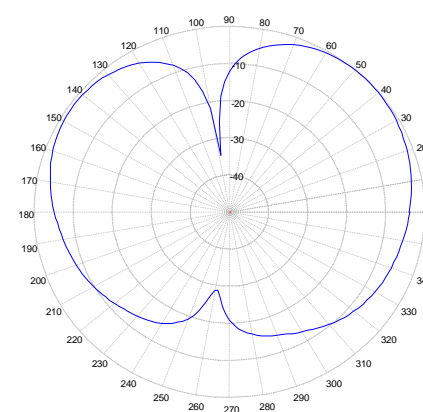

### 695-2170 MHz

695 MHz – Elevation

824 MHz – Elevation

960 MHz – Elevation

1710 MHz – Elevation

1880 MHz – Elevation

1990 MHz – Elevation

2170 MHz – Elevation

# LTM 610 Series Antenna

LTE MIMO Mobile Surface Mount Antenna

2700-6000 MHz

2700 MHz – Elevation Plot

3700 MHz – Elevation Plot

5150 MHz – Elevation Plot

5350 MHz – Elevation Plot

5725 MHz – Elevation Plot

5925 MHz – Elevation Plot