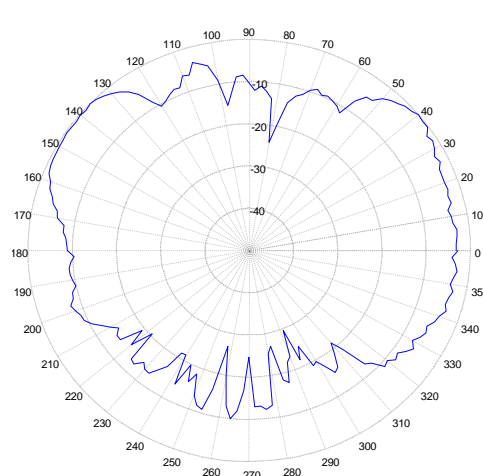

### 695-2170 MHz

695 MHz – Elevation

824 MHz – Elevation

960 MHz – Elevation

1710 MHz – Elevation

1880 MHz – Elevation

1990 MHz – Elevation

2170 MHz – Elevation

# LTM 610 Series Antenna

LTE MIMO Mobile Surface Mount Antenna

2700-6000 MHz

2700 MHz – Elevation Plot

3700 MHz – Elevation Plot

5150 MHz – Elevation Plot

5350 MHz – Elevation Plot

5725 MHz – Elevation Plot

5925 MHz – Elevation Plot