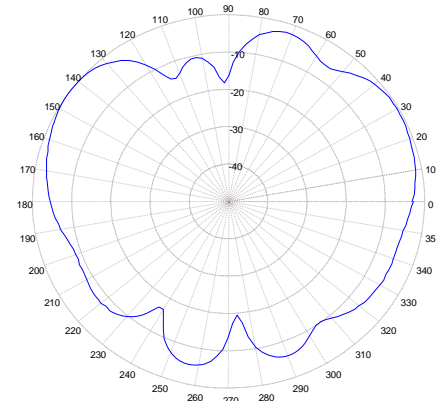

### 695-2170 MHz

695 MHz – Elevation

824 MHz – Elevation

960 MHz – Elevation

1710 MHz – Elevation

1880 MHz – Elevation

1990 MHz – Elevation

2170 MHz – Elevation

# LTM 610 Series Antenna

LTE MIMO Mobile Surface Mount Antenna

2700-6000 MHz

2700 MHz – Elevation Plot

3700 MHz – Elevation Plot

5150 MHz – Elevation Plot

5350 MHz – Elevation Plot

5725 MHz – Elevation Plot

5925 MHz – Elevation Plot