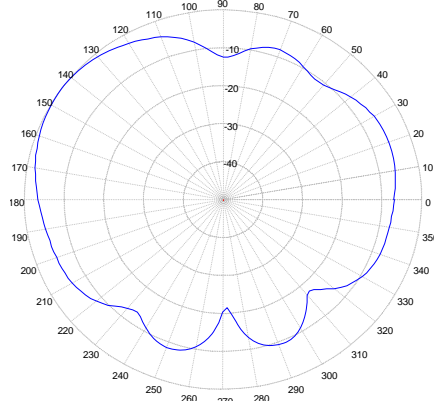

### 695-2170 MHz

695 MHz – Elevation

824 MHz – Elevation

960 MHz – Elevation

1710 MHz – Elevation

1880 MHz – Elevation

1990 MHz – Elevation

2170 MHz – Elevation

# LTM 610 Series Antenna

LTE MIMO Mobile Surface Mount Antenna

2700-6000 MHz

2700 MHz – Elevation Plot

3700 MHz – Elevation Plot

5150 MHz – Elevation Plot

5350 MHz – Elevation Plot

5725 MHz – Elevation Plot

5925 MHz – Elevation Plot