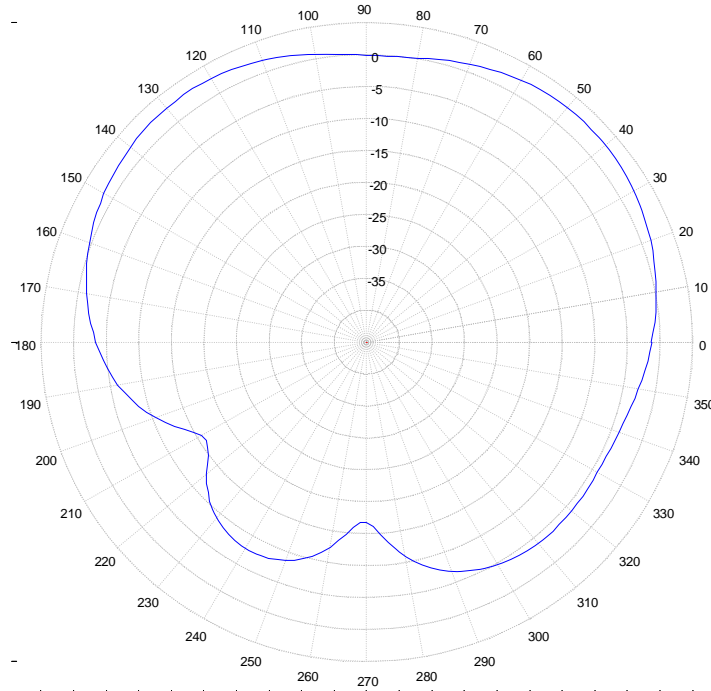

LTM101 Series

UHF Surface Mount Antenna

420 MHz to 470 MHz

450 MHz – Elevation

450 MHz – Azimuth