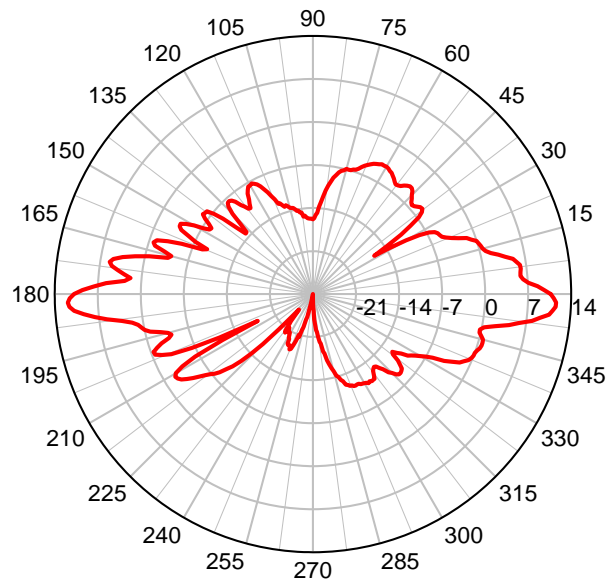

# OD12-2400 Antenna

Omni Directional Antenna

12 dBi, 2400-2485 MHz

OD12-2400 – Elevation Plot

OD12-2400 – Azimuth Plot