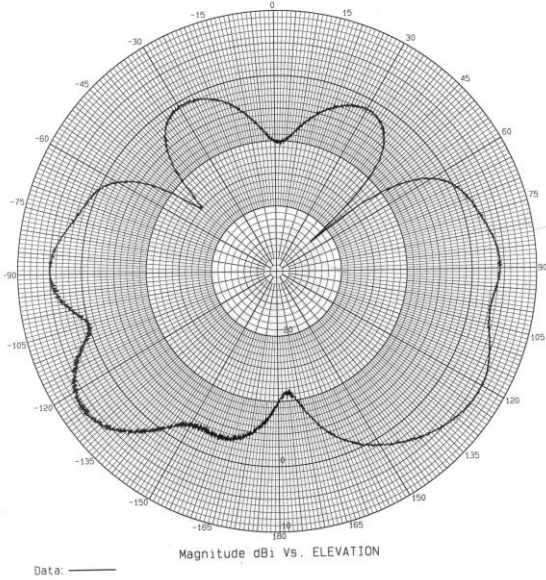

OD5-2400/5500MOD2 Antenna

Omni Directional Antenna, Foam Filled
5 dBi, 2.4 GHz & 5.15-5.925 GHz

OD5-2400/5500MOD2 – Elevation Plot @2400 MHz

OD5-2400/5500MOD2 – Elevation Plot @5500 MHz

OD5-2400/5500MOD2 – Azimuth Plot @2400 MHz

OD5-2400/5500MOD2 – Azimuth Plot @5500 MHz