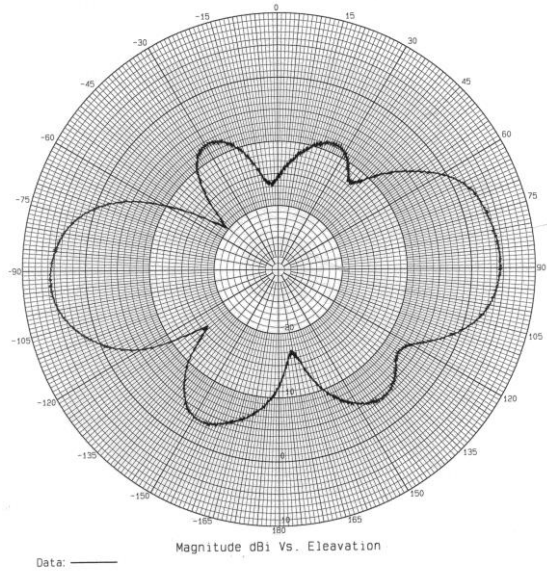

OD5-2400/5500MOD2 Antenna

Omni Directional Antenna, Foam Filled
5 dBi, 2.4 GHz & 5.15-5.925 GHz

OD5-2400/5500MOD2 – Elevation Plot @2400 MHz

OD5-2400/5500MOD2 – Elevation Plot @5500 MHz

OD5-2400/5500MOD2 – Azimuth Plot @2400 MHz

OD5-2400/5500MOD2 – Azimuth Plot @5500 MHz