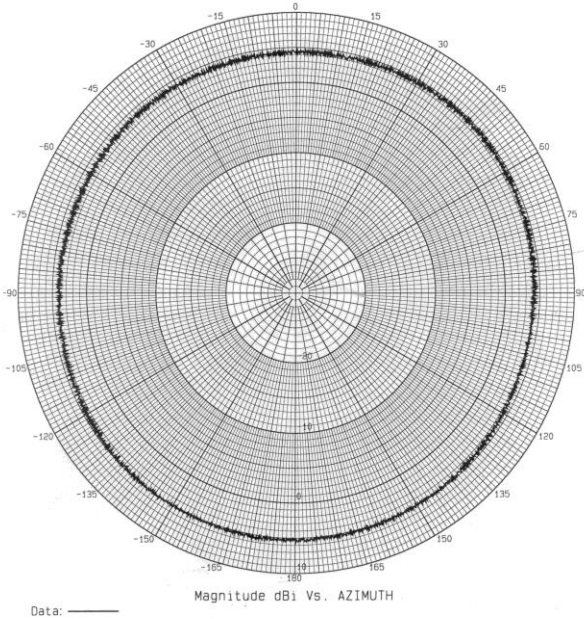

OD5-2400/5500MOD2 Antenna

Omni Directional Antenna, Foam Filled
5 dBi, 2.4 GHz & 5.15-5.925 GHz

OD5-2400/5500MOD2 – Elevation Plot @2400 MHz

OD5-2400/5500MOD2 – Elevation Plot @5500 MHz

OD5-2400/5500MOD2 – Azimuth Plot @2400 MHz

OD5-2400/5500MOD2 – Azimuth Plot @5500 MHz