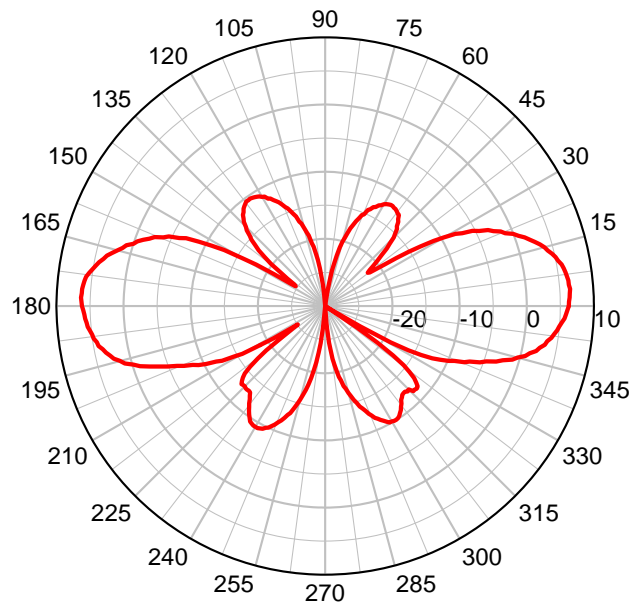

# OD6-2400 Antenna

Omni Directional Antenna

6 dBi, 2400-2485 MHz

OD6-2400 – Elevation Plot

OD6-2400 – Azimuth Plot