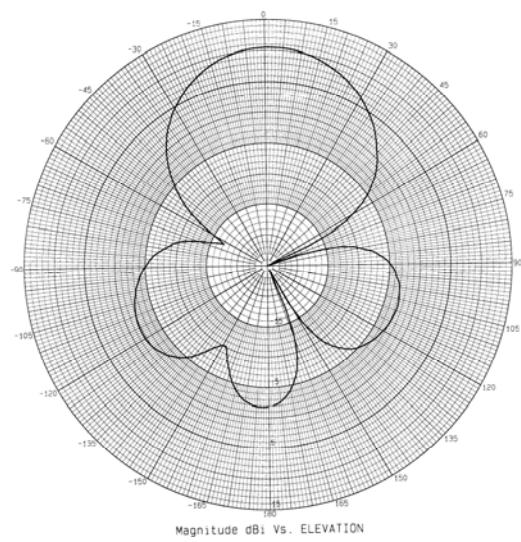

PN10-3000

Directional Broadband Panel Antenna
10 dBi, 2.2-3.8 GHz

PN10-3000 @ 2.5 GHz – Elevation Plot

PN10-3000 @ 3.5 GHz – Elevation Plot

PN10-3000 @ 2.5 GHz – Azimuth Plot

PN10-3000 @ 3.5 GHz – Azimuth Plot