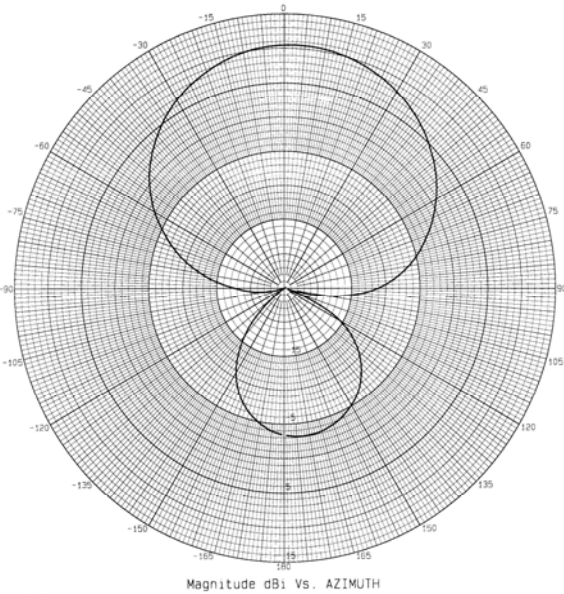

PN10-3000

Directional Broadband Panel Antenna
10 dBi, 2.2-3.8 GHz

PN10-3000 @ 2.5 GHz – Elevation Plot

PN10-3000 @ 3.5 GHz – Elevation Plot

PN10-3000 @ 2.5 GHz – Azimuth Plot

PN10-3000 @ 3.5 GHz – Azimuth Plot