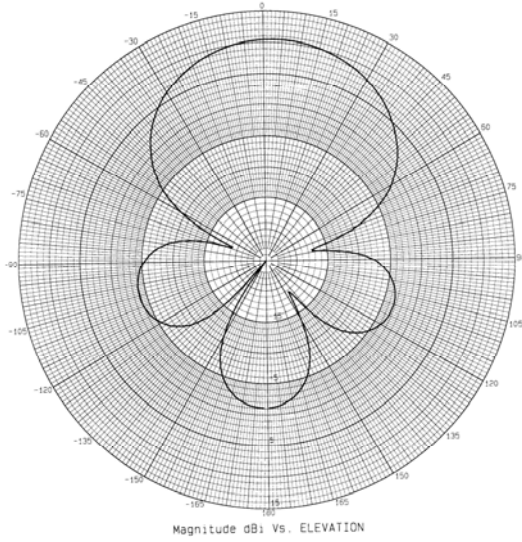

PN10-3000

Directional Broadband Panel Antenna
10 dBi, 2.2-3.8 GHz

PN10-3000 @ 2.5 GHz – Elevation Plot

PN10-3000 @ 3.5 GHz – Elevation Plot

PN10-3000 @ 2.5 GHz – Azimuth Plot

PN10-3000 @ 3.5 GHz – Azimuth Plot