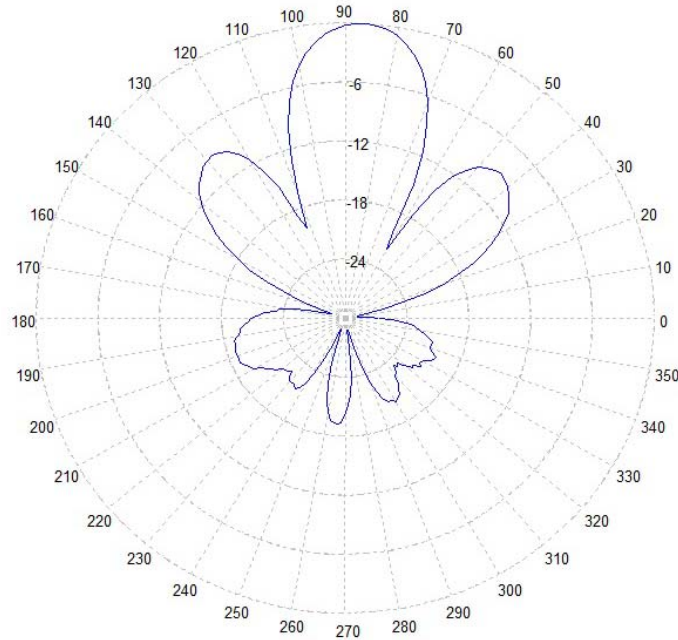

PN17-2400-GRY

WiFi Panel Antenna

17 dBi, 2400-2500 MHz

PN17-2400 @ 2450 MHz-Elevation

PN17-2400 @ 2450 MHz -Azimuth