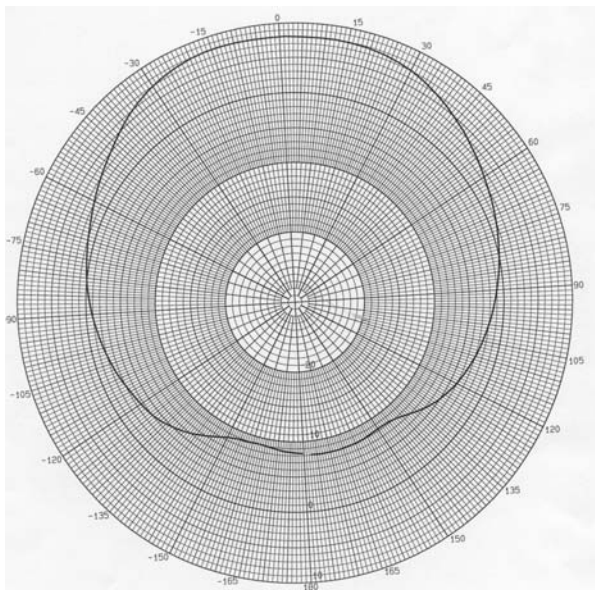

PND8-2400/5500

MIMO Dual Band Panel Antenna

8 dBi, 2.4 & 4.9-6.0 GHz

2.4-2.5 GHz – Elevation Plot

4.9-6.0 GHz – Elevation Plot

2.4-2.5 GHz – Azimuth Plot

4.9-6.0 GHz – Azimuth Plot