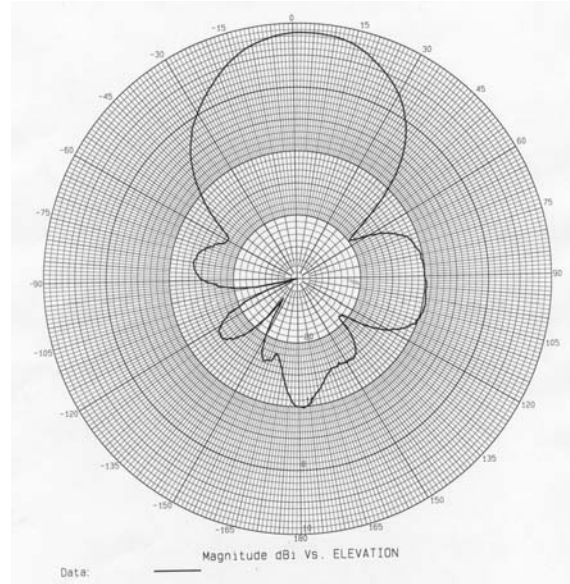

PND8-2400/5500

MIMO Dual Band Panel Antenna

8 dBi, 2.4 & 4.9-6.0 GHz

2.4-2.5 GHz – Elevation Plot

4.9-6.0 GHz – Elevation Plot

2.4-2.5 GHz – Azimuth Plot

4.9-6.0 GHz – Azimuth Plot