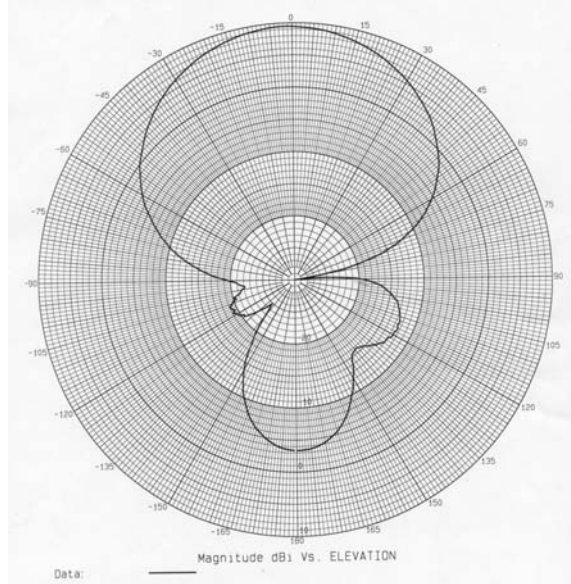

PND8-2400/5500

MIMO Dual Band Panel Antenna

8 dBi, 2.4 & 4.9-6.0 GHz

2.4-2.5 GHz – Elevation Plot

4.9-6.0 GHz – Elevation Plot

2.4-2.5 GHz – Azimuth Plot

4.9-6.0 GHz – Azimuth Plot