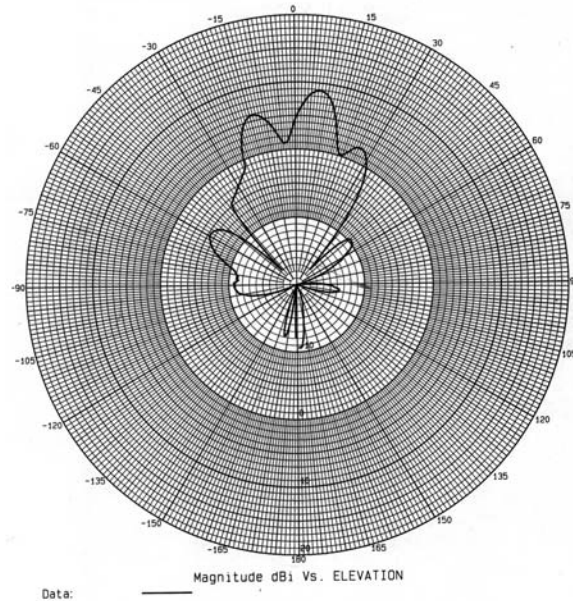

PS10-5500-120

Sectorized Directional Panel Antenna

10 dBi, 5-6 GHz

120° Beamwidth

PS10-5500-120 – Elevation Plot

PS10-5500-120 – Azimuth Plot