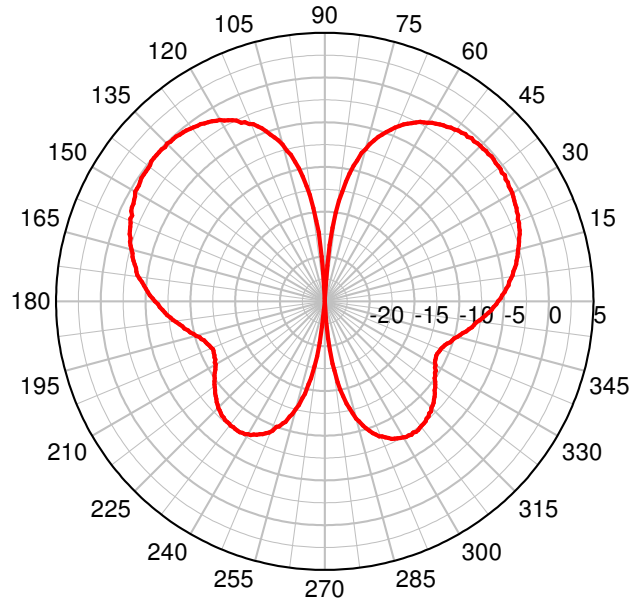

PSTG0-915SE Antenna

Unity Gain Device Single Band Rubber Duck Antenna w/SMA
Pattern for the ISM Band (902-928 MHz)

PSTGO 915 Series – Elevation Plot

PSTGO 915 Series – Azimuth Plot

Note: Patterns measured on a 12" x 12" ground plane.