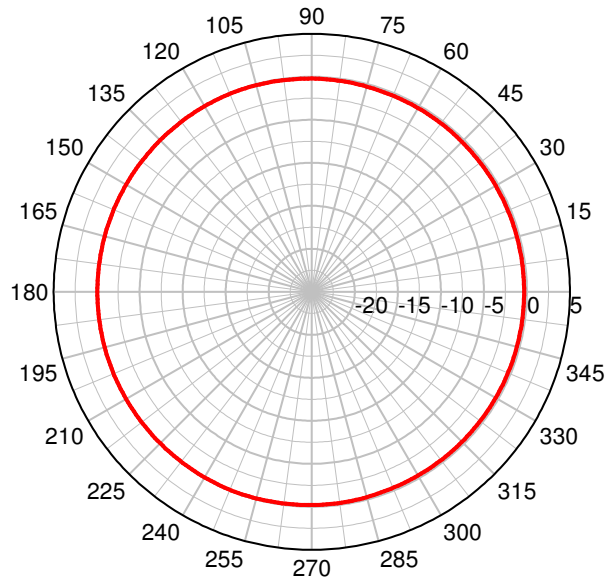

PSTG0-915SE Antenna

Unity Gain Device Single Band Rubber Duck Antenna w/SMA
Pattern for the ISM Band (902-928 MHz)

PSTGO 915 Series – Elevation Plot

PSTGO 915 Series – Azimuth Plot

Note: Patterns measured on a 12" x 12" ground plane.