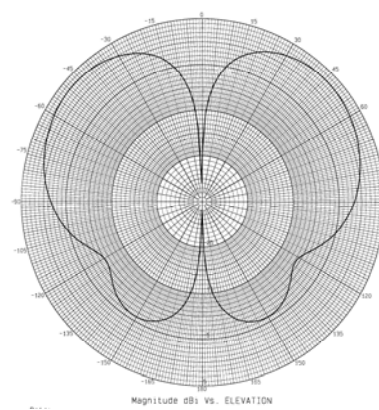

RM-WLF Series

Low Frequency Body Mount Wide-Band “BUS” Antenna
3 dBi, 694-894 & 1700-2700 MHz

695 MHz – Elevation Plot

824 MHz – Elevation Plot

894 MHz – Elevation Plot

1710 MHz – Elevation Plot

1800 MHz – Elevation Plot

1950 MHz – Elevation Plot

2400 MHz – Elevation Plot

2700 MHz – Elevation Plot