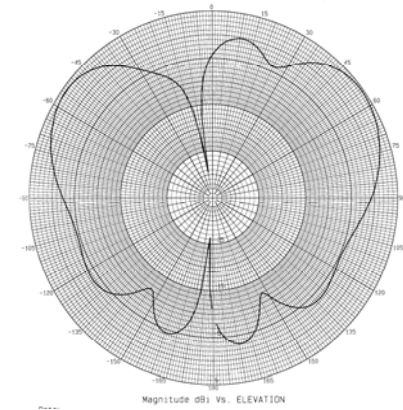

RM-WLF Series

Low Frequency Body Mount Wide-Band “BUS” Antenna
3 dBi, 694-894 & 1700-2700 MHz

695 MHz – Elevation Plot

824 MHz – Elevation Plot

894 MHz – Elevation Plot

1710 MHz – Elevation Plot

1800 MHz – Elevation Plot

1950 MHz – Elevation Plot

2400 MHz – Elevation Plot

2700 MHz – Elevation Plot