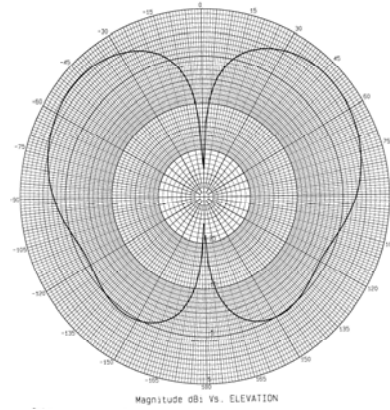

RM-WLF Series

Low Frequency Body Mount Wide-Band “BUS” Antenna
3 dBi, 694-894 & 1700-2700 MHz

695 MHz – Elevation Plot

824 MHz – Elevation Plot

894 MHz – Elevation Plot

1710 MHz – Elevation Plot

1800 MHz – Elevation Plot

1950 MHz – Elevation Plot

2400 MHz – Elevation Plot

2700 MHz – Elevation Plot