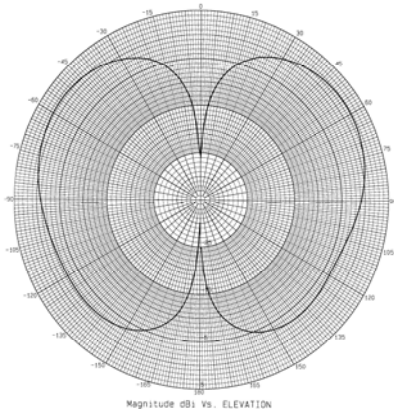

RM-WLF Series

Low Frequency Body Mount Wide-Band “BUS” Antenna
3 dBi, 694-894 & 1700-2700 MHz

695 MHz – Elevation Plot

824 MHz – Elevation Plot

894 MHz – Elevation Plot

1710 MHz – Elevation Plot

1800 MHz – Elevation Plot

1950 MHz – Elevation Plot

2400 MHz – Elevation Plot

2700 MHz – Elevation Plot