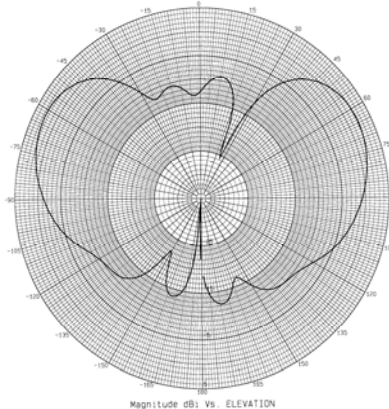

RM-WLF Series

Low Frequency Body Mount Wide-Band “BUS” Antenna
3 dBi, 694-894 & 1700-2700 MHz

695 MHz – Elevation Plot

824 MHz – Elevation Plot

894 MHz – Elevation Plot

1710 MHz – Elevation Plot

1800 MHz – Elevation Plot

1950 MHz – Elevation Plot

2400 MHz – Elevation Plot

2700 MHz – Elevation Plot