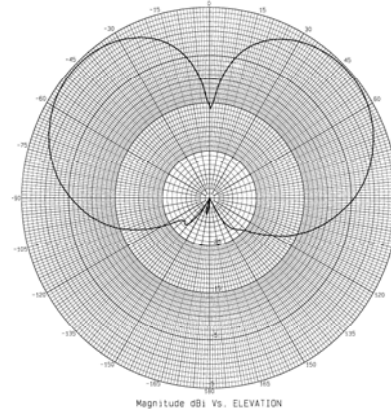

RM-WLF Series

Low Frequency Body Mount Wide-Band “BUS” Antenna
3 dBi, 694-894 & 1700-2700 MHz

695 MHz – Elevation Plot

824 MHz – Elevation Plot

894 MHz – Elevation Plot

1710 MHz – Elevation Plot

1800 MHz – Elevation Plot

1950 MHz – Elevation Plot

2400 MHz – Elevation Plot

2700 MHz – Elevation Plot