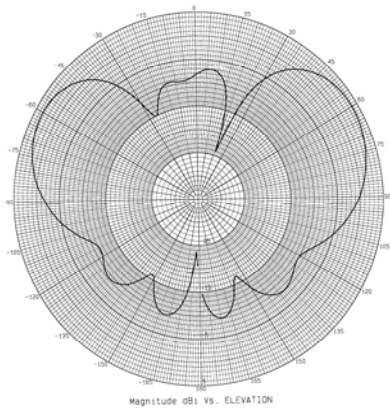

RM-WLF Series

Low Frequency Body Mount Wide-Band “BUS” Antenna
3 dBi, 694-894 & 1700-2700 MHz

695 MHz – Elevation Plot

824 MHz – Elevation Plot

894 MHz – Elevation Plot

1710 MHz – Elevation Plot

1800 MHz – Elevation Plot

1950 MHz – Elevation Plot

2400 MHz – Elevation Plot

2700 MHz – Elevation Plot