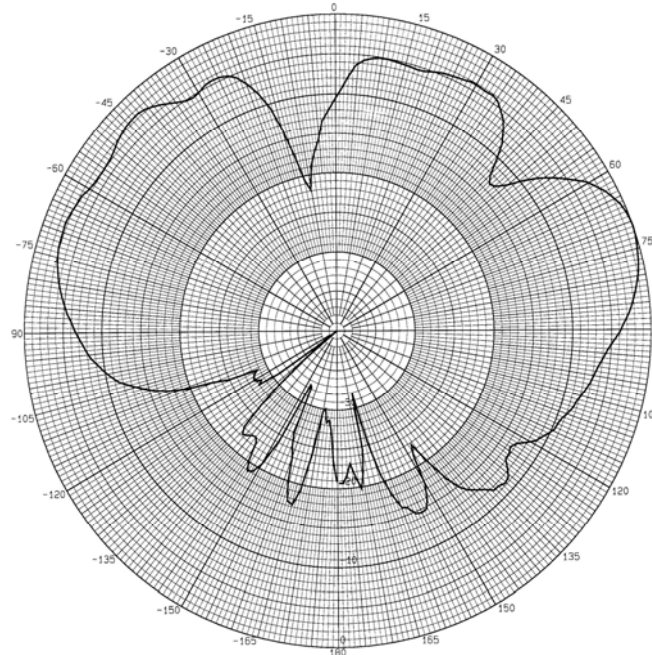

# SMW 412 Series Antennas

Frequency at 5950 MHz

**SMW 412 Series at 5950 MHz – Elevation Plot**

**SMW 412 Series at 5950 MHz – Azimuth Plot**