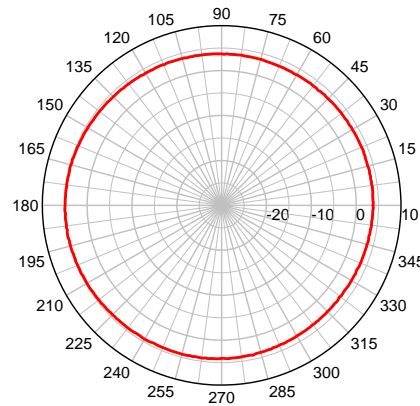

SMW-UMB Series Antennas

Surface Mount Multi-Band Antenna with 3 dBi Gain, Frequency (800-2700 MHz) Cable #1

Cable #1

SMW 900 MHz Band – Elevation Plot

Cable #1

SMW@1900 MHz – Elevation Plot

Cable #1

SMW 2400 MHz – Elevation Plot

Cable #1

SMW 900 MHz Band – Azimuth Plot

Cable #1

SMW 1900 MHz – Azimuth Plot

Cable #1

SMW 2400 MHz – Azimuth Plot