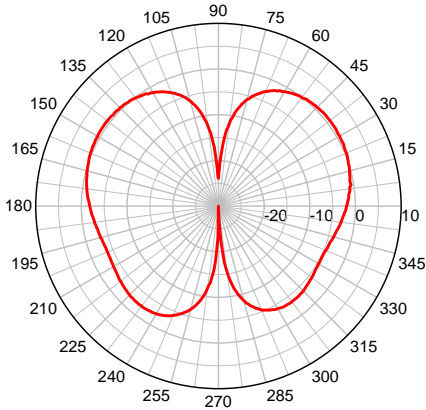

SMW-UMB Series Antennas

Surface Mount Multi-Band Antenna with 3 dBi Gain, Frequency (800-2700 MHz) Cable #1

Cable #1

SMW 900 MHz Band – Elevation Plot

Cable #1

SMW@1900 MHz – Elevation Plot

Cable #1

SMW 2400 MHz – Elevation Plot

Cable #1

SMW 900 MHz Band – Azimuth Plot

Cable #1

SMW 1900 MHz – Azimuth Plot

Cable #1

SMW 2400 MHz – Azimuth Plot