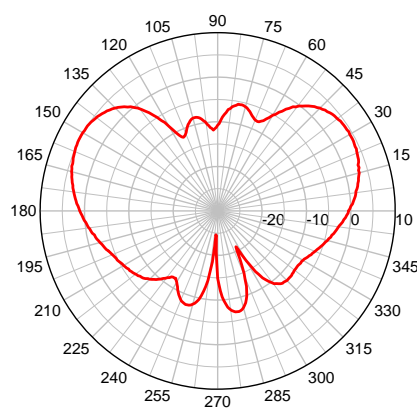

SMW-UMB Series Antennas

Surface Mount Multi-Band Antenna with 3 dBi Gain, Frequency (800-2700 MHz) Cable #1

Cable #1

SMW 900 MHz Band – Elevation Plot

Cable #1

SMW@1900 MHz – Elevation Plot

Cable #1

SMW 2400 MHz – Elevation Plot

Cable #1

SMW 900 MHz Band – Azimuth Plot

Cable #1

SMW 1900 MHz – Azimuth Plot

Cable #1

SMW 2400 MHz – Azimuth Plot