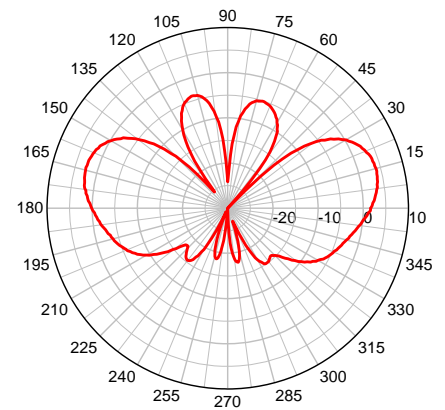

SMW-UMB Series Antennas

Surface Mount Multi-Band Antenna with 3 dBi Gain, Frequency (800-2700 MHz) Cable #1

Cable #1

SMW 900 MHz Band – Elevation Plot

Cable #1

SMW@1900 MHz – Elevation Plot

Cable #1

SMW 2400 MHz – Elevation Plot

Cable #1

SMW 900 MHz Band – Azimuth Plot

Cable #1

SMW 1900 MHz – Azimuth Plot

Cable #1

SMW 2400 MHz – Azimuth Plot