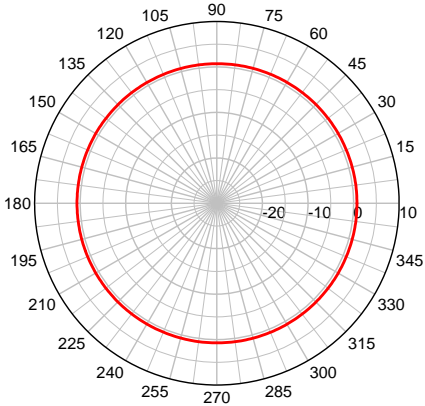

SMW-UMB Series Antennas

Surface Mount Multi-Band Antenna with 3 dBi Gain, Frequency (800-2700 MHz) Cable #1

Cable #1

SMW 900 MHz Band – Elevation Plot

Cable #1

SMW@1900 MHz – Elevation Plot

Cable #1

SMW 2400 MHz – Elevation Plot

Cable #1

SMW 900 MHz Band – Azimuth Plot

Cable #1

SMW 1900 MHz – Azimuth Plot

Cable #1

SMW 2400 MHz – Azimuth Plot