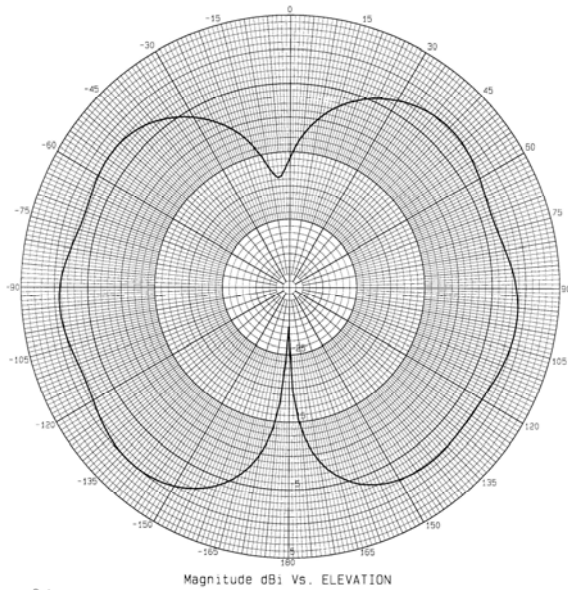

WA Series Antennas

Muti-Band Surface Wayside Antenna

694-894 MHz and 1710-2170 MHz

694-894 MHz – Elevation Plot

1710-2160 MHz – Elevation Plot

694-894 MHz – Azimuth Plot

1710-2170 MHz – Azimuth Plot