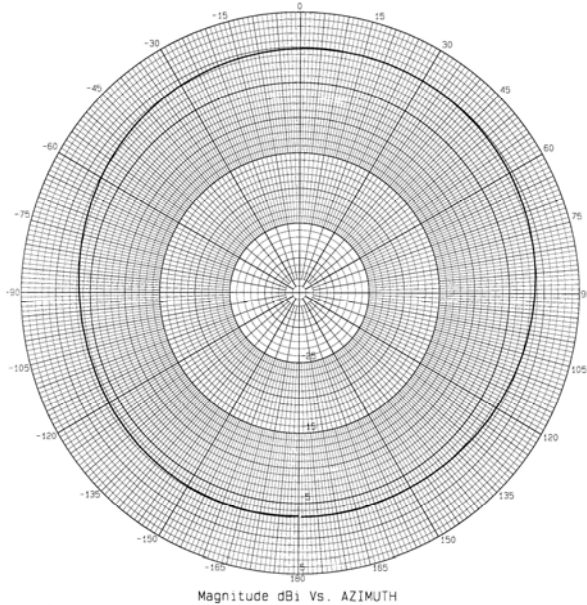

WA Series Antennas

Muti-Band Surface Wayside Antenna

694-894 MHz and 1710-2170 MHz

694-894 MHz – Elevation Plot

1710-2160 MHz – Elevation Plot

694-894 MHz – Azimuth Plot

1710-2170 MHz – Azimuth Plot