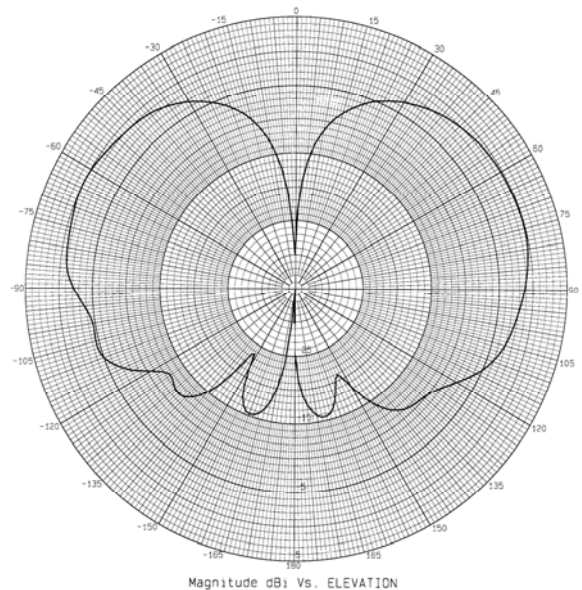

WA Series Antennas

Muti-Band Surface Wayside Antenna

694-894 MHz and 1710-2170 MHz

694-894 MHz – Elevation Plot

1710-2160 MHz – Elevation Plot

694-894 MHz – Azimuth Plot

1710-2170 MHz – Azimuth Plot