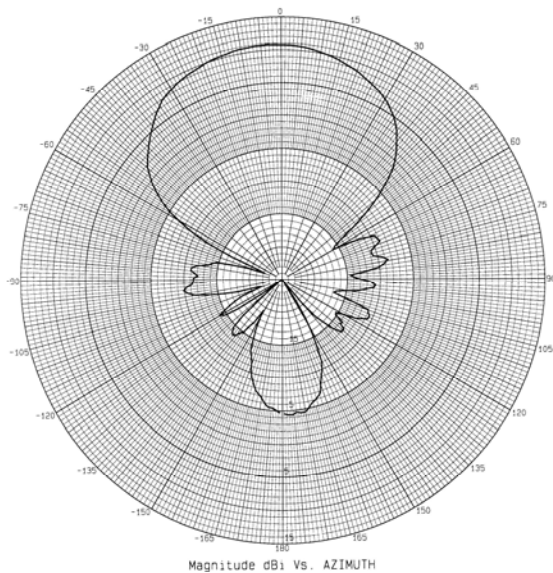

YAG12-5500

Small Yagi Antenna

10 dBi, 4400-5400 MHz

12 dBi, 5470-6000 MHz

YAG12-5500 @4450 MHz – Elevation Plot

YAG12-5500 @5500 MHz – Elevation Plot

YAG12-5500 @4450 MHz – Azimuth Plot

YAG12-5500 @5500 MHz – Azimuth Plot