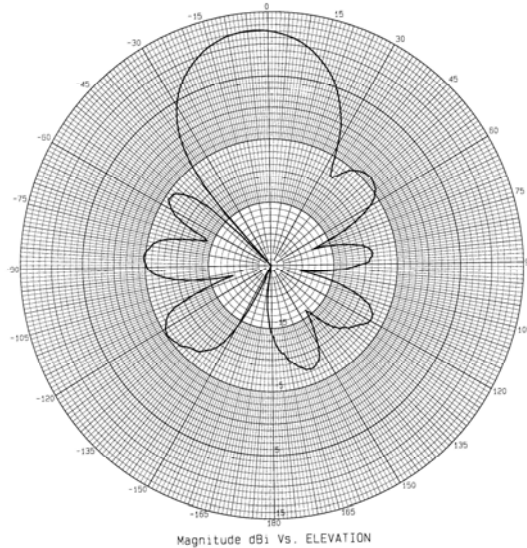

YAG12-5500

Small Yagi Antenna

10 dBi, 4400-5400 MHz

12 dBi, 5470-6000 MHz

YAG12-5500 @4450 MHz – Elevation Plot

YAG12-5500 @5500 MHz – Elevation Plot

YAG12-5500 @4450 MHz – Azimuth Plot

YAG12-5500 @5500 MHz – Azimuth Plot