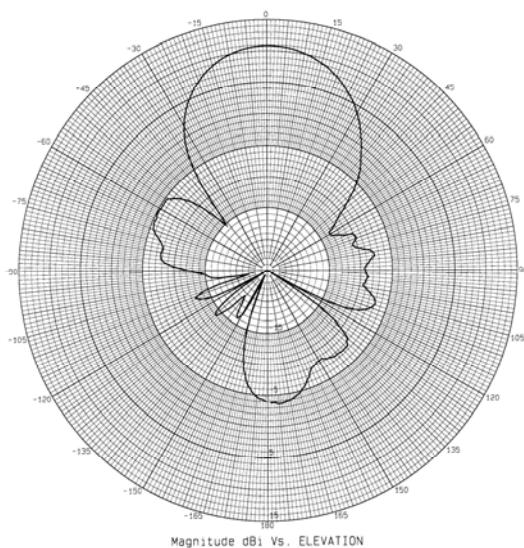

YAG12-5500

Small Yagi Antenna

10 dBi, 4400-5400 MHz

12 dBi, 5470-6000 MHz

YAG12-5500 @4450 MHz – Elevation Plot

YAG12-5500 @5500 MHz – Elevation Plot

YAG12-5500 @4450 MHz – Azimuth Plot

YAG12-5500 @5500 MHz – Azimuth Plot