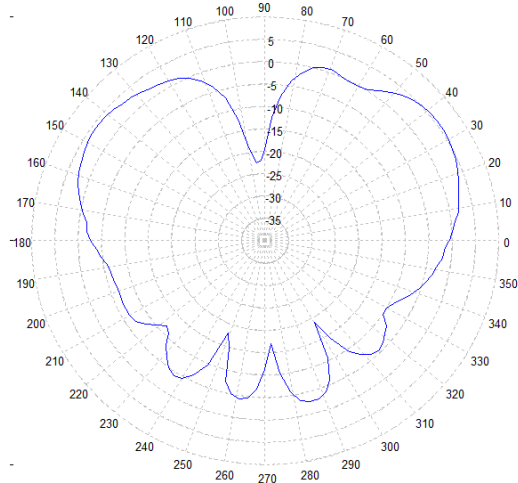

NXD-W Series

1x 2.4-2.5GHz & 4.9-6GHz / HD LOW PROFILE WIFI ANTENNA

2450 MHz – Elevation Plot

5000 MHz – Elevation Plot

6000 MHz – Elevation Plot