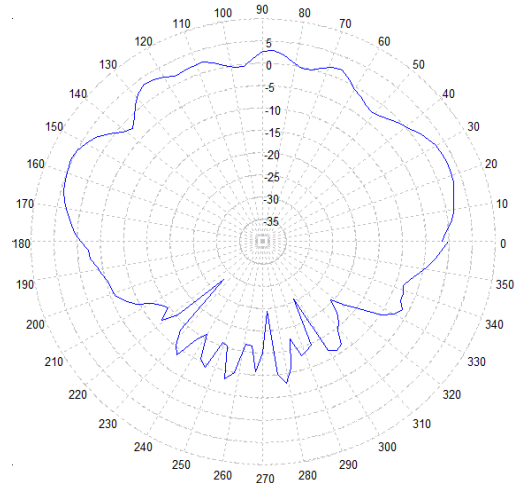

NXD-W Series

1x 2.4-2.5GHz & 4.9-6GHz / HD LOW PROFILE WIFI ANTENNA

2450 MHz – Elevation Plot

5000 MHz – Elevation Plot

6000 MHz – Elevation Plot