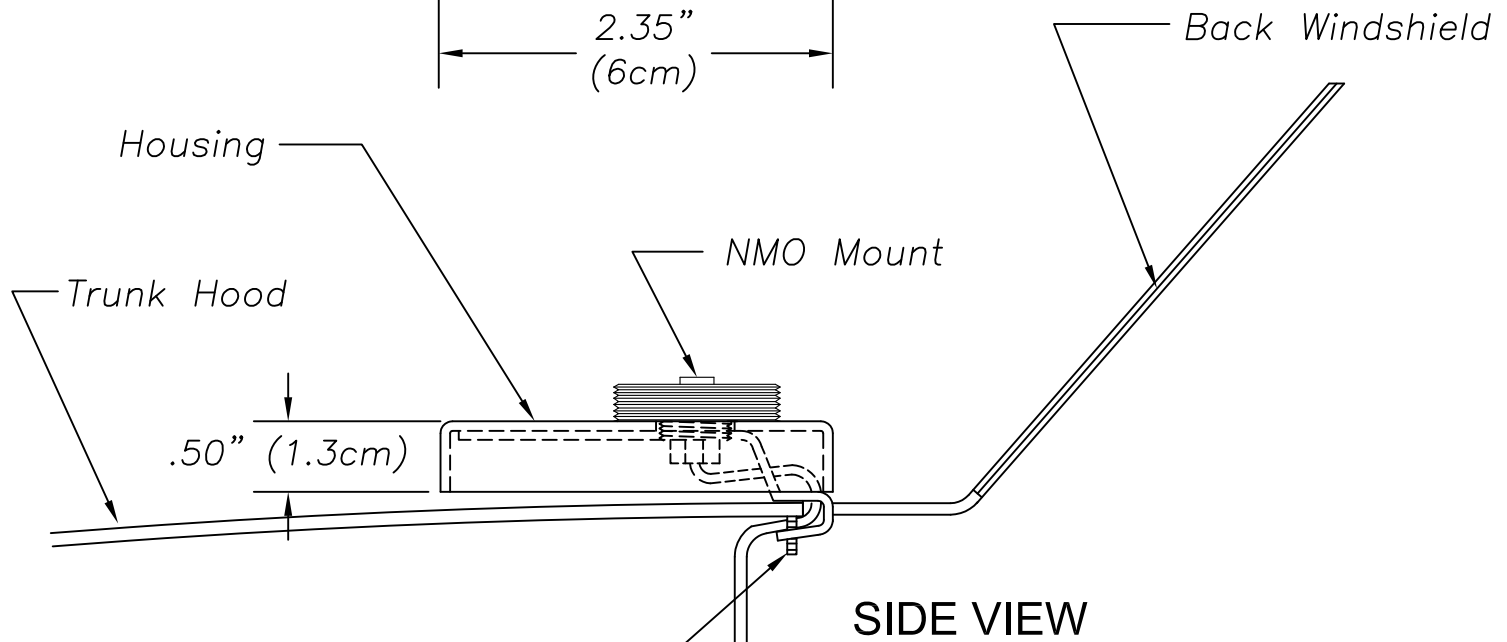

# TKZL-10RP

**Trunk Lip Mount  
with 17 ft LL-195 Cable  
and Rev Pol SMA Plug**

#10-32 x 3/8" lg  
Set Screws

17 ft LL-195 Cable

Rev Pol SMA Plug

**MobileMark**  
antenna solutions

US OFFICE & HEADQUARTERS: 3900-B RIVER ROAD, SCHILLER PARK, IL 60176  
TEL: (847) 671-6690 \* FAX (847) 671-6715