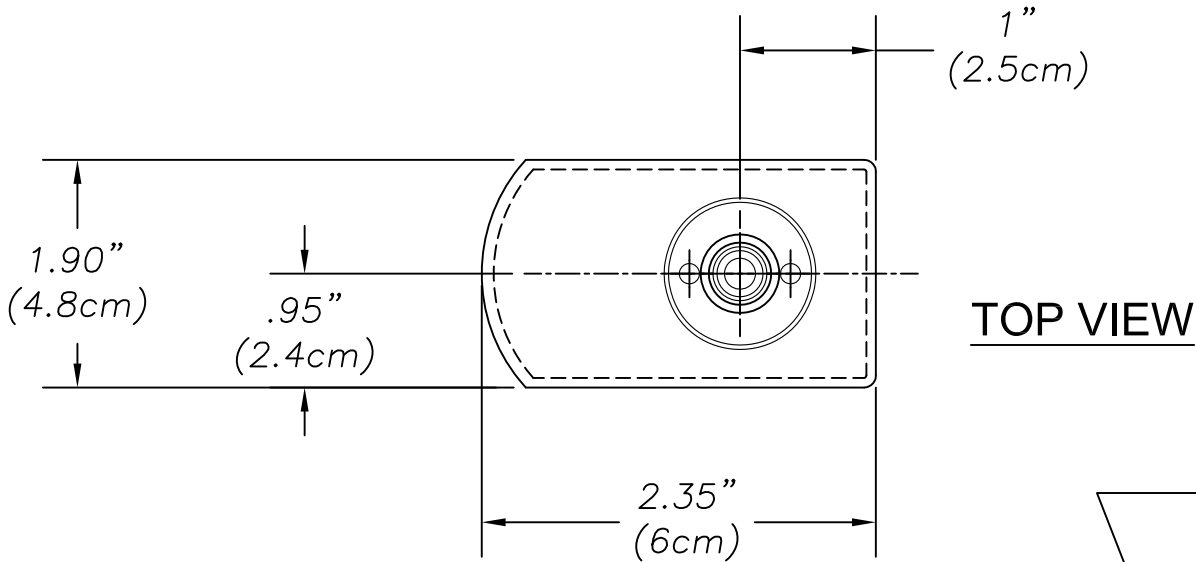

# TKZL-10RP

**Trunk Lip Mount  
with 17 ft LL-195 Cable  
and Rev Pol SMA Plug**

#10-32 x 3/8" lg  
Set Screws

17 ft LL-195 Cable

Rev Pol SMA Plug

**MobileMark**  
antenna solutions

US OFFICE & HEADQUARTERS: 3900-B RIVER ROAD, SCHILLER PARK, IL 60176  
TEL: (847) 671-6690 \* FAX (847) 671-6715