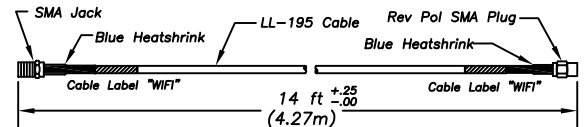

Cable Assembly: 14 ft (4.27m) LL-195 Cable with SMA Jack and SMA Plug

2 X CA168/195-VC-RED-LTE-B (5G Ant. "B")

Cable Assembly: 14 ft (4.27m) LL-195 Cable with SMA Jack and SMA Plug

6 X CA168/195-VJ-BLU-WIFI (WiFi)

Cable Assembly: 14 ft (4.27m) LL-195 Cable with SMA Jack and Rev Pol SMA Plug

1 X CA168/174-VC-YLW-GNSS (Glonass GPS)

Cable Assembly: 14 ft (4.27m) RG-174 Cable with SMA Jack and SMA Plug

Antenna Specifications