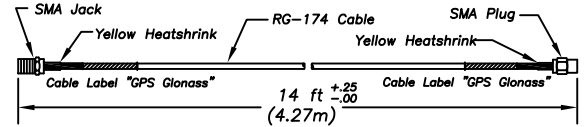

Cable Assembly: 14 ft (4.27m) LL-195 Cable with SMA Jack and SMA Plug

2 X CA168/195-VC-RED-LTE-B (5G Ant. "B")

Cable Assembly: 14 ft (4.27m) LL-195 Cable with SMA Jack and SMA Plug

6 X CA168/195-VJ-BLU-WIFI (WiFi)

Cable Assembly: 14 ft (4.27m) LL-195 Cable with SMA Jack and Rev Pol SMA Plug

1 X CA168/174-VC-YLW-GNSS (Glonass GPS)

Cable Assembly: 14 ft (4.27m) RG-174 Cable with SMA Jack and SMA Plug

Antenna Specifications