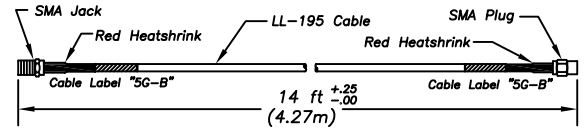

LTMWG-946-A3CB3CW3JG2C-WHT-180

Dual Carrier Multi-Band Mimo Antenna
4 X 617-960 MHz, 1710-7200 MHz (5G SUB-6)
6 X 2.4-2.5GHz, 4.9-7.2 GHz (WiFi 6E/ Bluetooth)
with GPS / GLONASS

Jumper Cable Assemblies

2 X CA168/195-VC-GRN-LTE-A (5G Ant. "A")

Cable Assembly: 14 ft (4.27m) LL-195 Cable with SMA Jack and SMA Plug

2 X CA168/195-VC-RED-LTE-B (5G Ant. "B")

Cable Assembly: 14 ft (4.27m) LL-195 Cable with SMA Jack and SMA Plug

6 X CA168/195-VJ-BLU-WIFI (WiFi)

Cable Assembly: 14 ft (4.27m) LL-195 Cable with SMA Jack and Rev Pol SMA Plug

1 X CA168/174-VC-YLW-GNSS (Glonass GPS)

Cable Assembly: 14 ft (4.27m) RG-174 Cable with SMA Jack and SMA Plug

Antenna Specifications