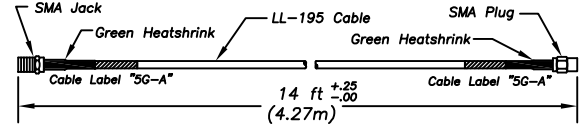

LTMWG-946-A3CB3CW3JG2C-WHT-180

Dual Carrier Multi-Band Mimo Antenna
4 X 617-960 MHz, 1710-7200 MHz (5G SUB-6)
6 X 2.4-2.5GHz, 4.9-7.2 GHz (WiFi 6E/ Bluetooth)
with GPS / GLONASS

Jumper Cable Assemblies

2 X CA168/195-VC-GRN-LTE-A (5G Ant. "A")

Cable Assembly: 14 ft (4.27m) LL-195 Cable with SMA Jack and SMA Plug

2 X CA168/195-VC-RED-LTE-B (5G Ant. "B")

Cable Assembly: 14 ft (4.27m) LL-195 Cable with SMA Jack and SMA Plug

6 X CA168/195-VJ-BLU-WIFI (WiFi)

Cable Assembly: 14 ft (4.27m) LL-195 Cable with SMA Jack and Rev Pol SMA Plug

1 X CA168/174-VC-YLW-GNSS (Glonass GPS)

Cable Assembly: 14 ft (4.27m) RG-174 Cable with SMA Jack and SMA Plug

Antenna Specifications

**VSWR: — LTE: < 2.5:1 VSWR over range (with 12" LMR-100)
 — WiFi: < 2:1 VSWR over range (with 12" LMR-100)

Maximum Power: — 10 Watts

Connectors/Interface: — SMA Plugs through out

Case: — 5.50" (13.9cm) Dia. x 2.38" (6.0cm) High