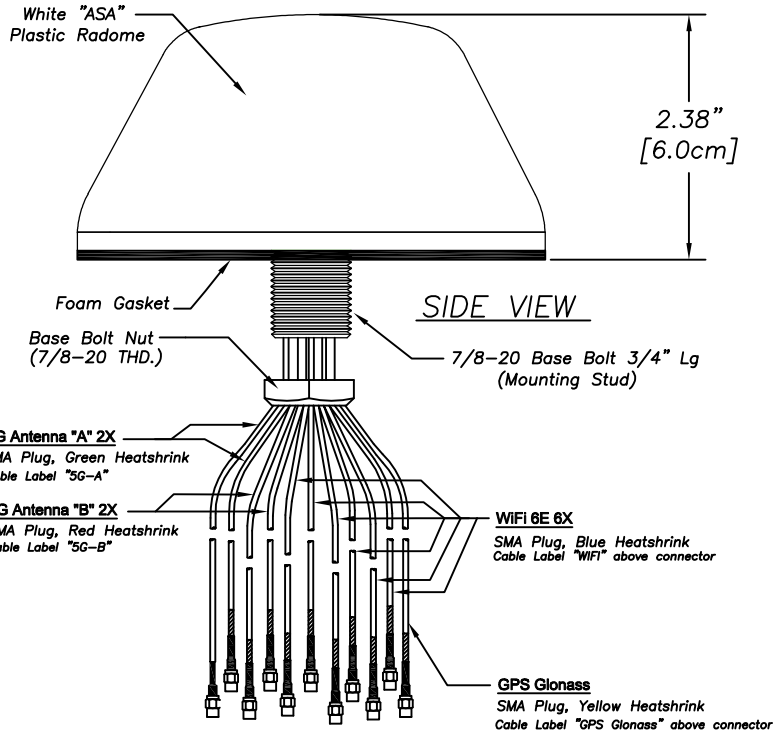

LTMWG-946-A3CB3CW3JG2C-WHT-180

Dual Carrier Multi-Band Mimo Antenna
4 X 617-960 MHz, 1710-7200 MHz (5G SUB-6)
6 X 2.4-2.5GHz, 4.9-7.2 GHz (WiFi 6E/ Bluetooth)
with GPS / GLONASS

Jumper Cable Assemblies

2 X CA168/195-VC-GRN-LTE-A (5G Ant. "A")

Cable Assembly: 14 ft (4.27m) LL-195 Cable with SMA Jack and SMA Plug

2 X CA168/195-VC-RED-LTE-B (5G Ant. "B")

Cable Assembly: 14 ft (4.27m) LL-195 Cable with SMA Jack and SMA Plug

6 X CA168/195-VJ-BLU-WIFI (WiFi)

Cable Assembly: 14 ft (4.27m) LL-195 Cable with SMA Jack and Rev Pol SMA Plug

1 X CA168/174-VC-YLW-GNSS (Glonass GPS)

Cable Assembly: 14 ft (4.27m) RG-174 Cable with SMA Jack and SMA Plug

Antenna Specifications

**VSWR: — LTE: < 2.5:1 VSWR over range (with 12" LMR-100)
 — WiFi: < 2:1 VSWR over range (with 12" LMR-100)

Maximum Power: — 10 Watts

Connectors/Interface: — SMA Plugs through out

Case: — 5.50" (13.9cm) Dia. x 2.38" (6.0cm) High