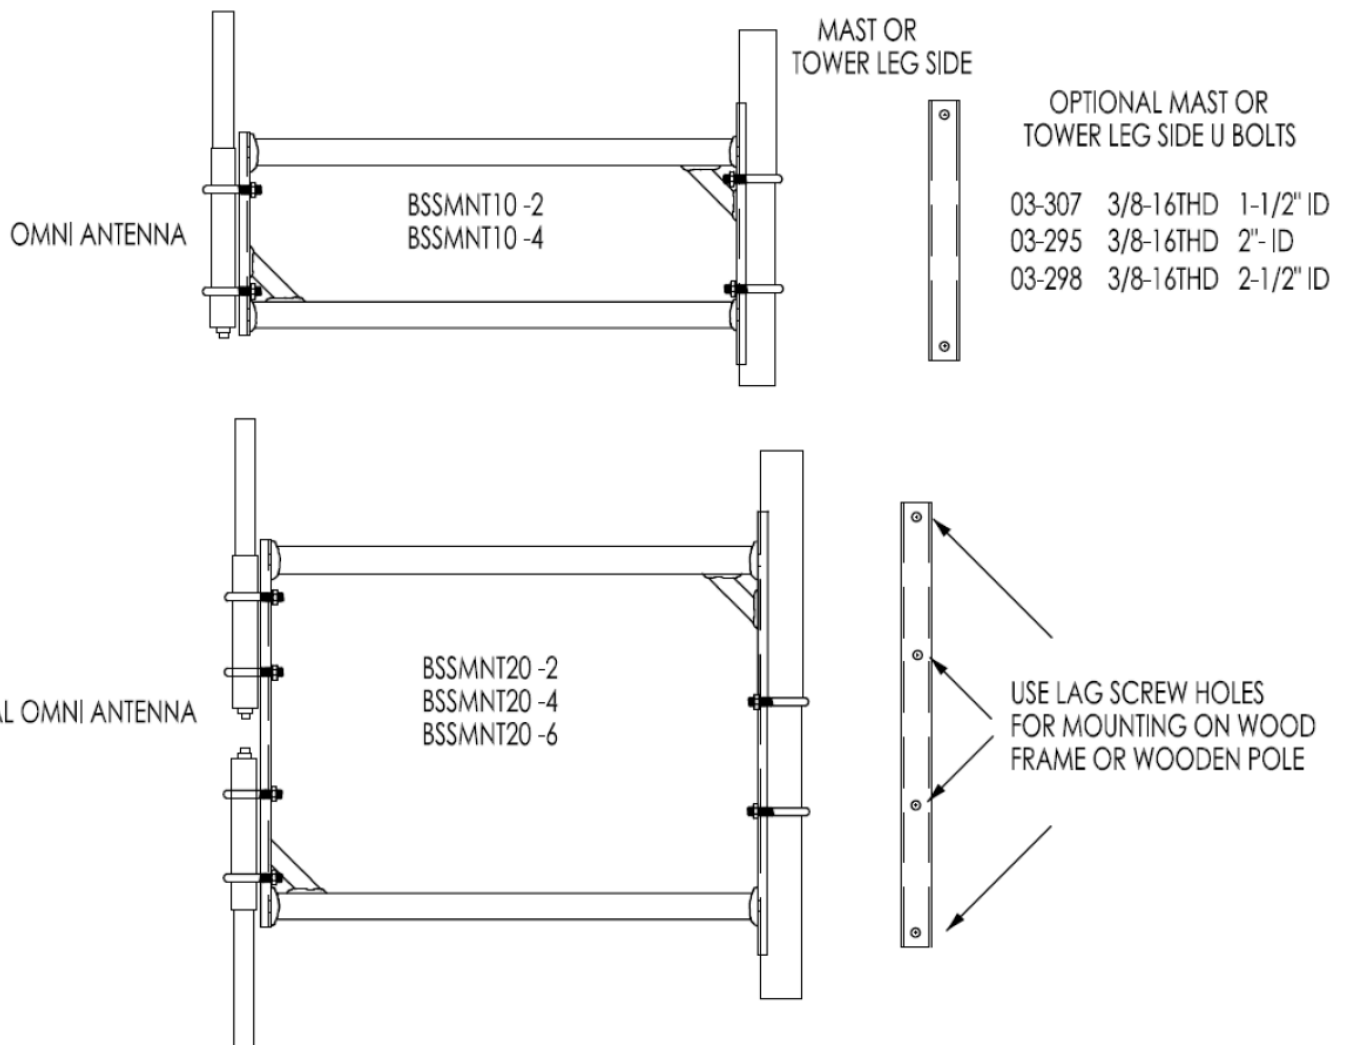

BSSMNT 10 & 20 Mount Installation Instruction

Installation Steps:

ATTENTION: Always wear safety glasses and follow the proper safety practices when installing this antenna.

[Terms and Conditions](#)

Toll Free: 1-800-648-2800
Phone: 1-847-671-6690
Fax: 1-847-250-5120
Email: info@mobilemark.com