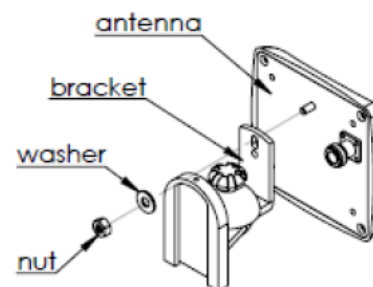

XW Panel Indoor Series Installation Instruction

Installation Steps:

- Set the orientation of the bracket by loosening the knob, moving the upper part and retightening the knob
- Attach the antenna to the bracket using the supplied hardware
- Tighten nut to 5 lb./ft. (6.8 Nm)
- Attach the wall attachment to the wall
- Slide the antenna with the bracket in the wall attachment and use the screw to secure it

NOTE: DO NOT overtighten

ATTENTION: Always wear safety glasses and follow the proper safety practices when installing this antenna.

Products covered by this guide:

XW-24I-FP7 / XW-5XI-FP13 / XW-5XI-FP7

[Terms and Conditions](#)