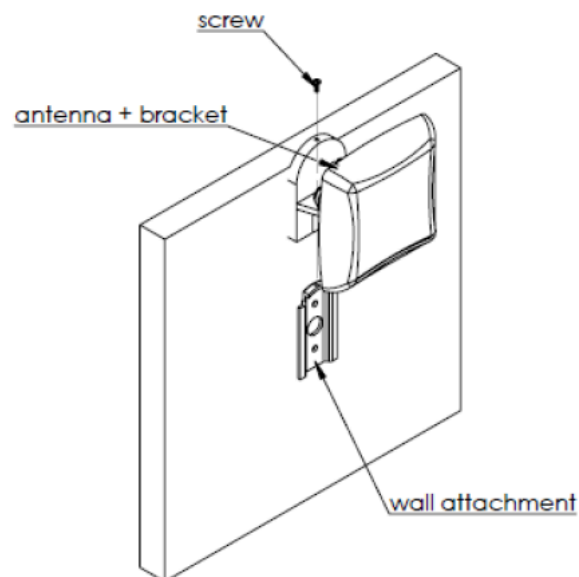

XW Panel Indoor Series Installation Instruction

Installation Steps:

- Set the orientation of the bracket by loosening the knob, moving the upper part and retightening the knob
- Attach the antenna to the bracket using the supplied hardware
- Tighten nut to 5 lb./ft. (6.8 Nm)
- Attach the wall attachment to the wall
- Slide the antenna with the bracket in the wall attachment and use the screw to secure it

NOTE: DO NOT overtighten

ATTENTION: Always wear safety glasses and follow the proper safety practices when installing this antenna.

Products covered by this guide:

XW-24I-FP7 / XW-5XI-FP13 / XW-5XI-FP7

[Terms and Conditions](#)