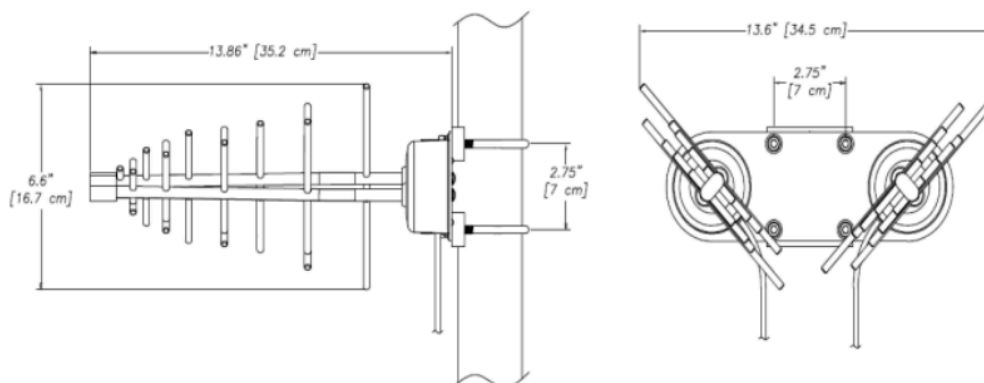

Y42700WB-2X Installation Instruction

Installation Steps:

- Install closed end of both "V" bolt assemblies on mast or tower leg
- Tighten the antenna with ¼"-20 nuts & lock washers
- **NOTE:** Maximum diameter for support pipe is 2.25" (5.7cm)
- **ATTENTION:** Always wear safety glasses and follow the proper safety practice when installing this antenna.

NO TILT