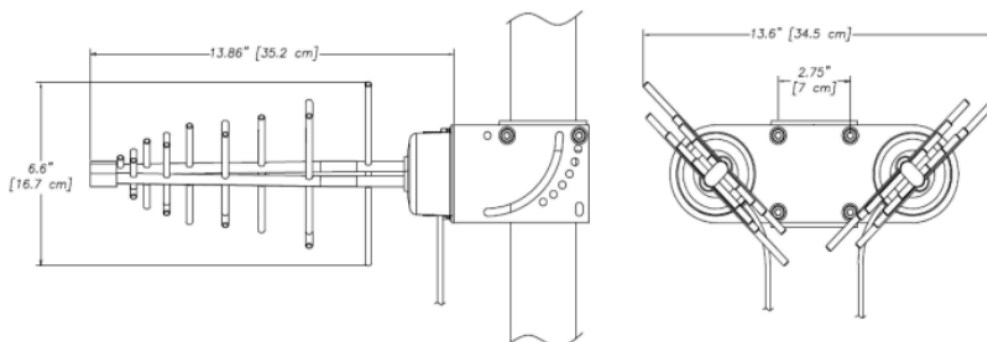

TILT MOUNT

[Terms and Conditions](#)

Toll Free: 1-800-648-2800
Phone: 1-847-671-6690
Fax: 1-847-250-5120
Email: info@mobilemark.com

Phone: +44 1543 459555
Fax: +44 1543 459545
Email: enquiries@mobilemarkeurope.co.uk

Mobilemark.com

950-121-9-001-0325/DR: GK/APP: XX/REV.A