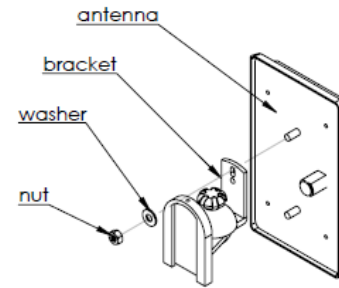

### INSTALLATION STEPS:

- Set the orientation of the bracket by loosening the knob, moving the upper part and retightening the knob
- Attach the antenna to the bracket using the supplied hardware
- Tighten nut to 5 lb./ft. (6.8 Nm)
- Attach the wall attachment to the wall
- Slide the antenna with the bracket in the wall attachment and use the screw to secure it