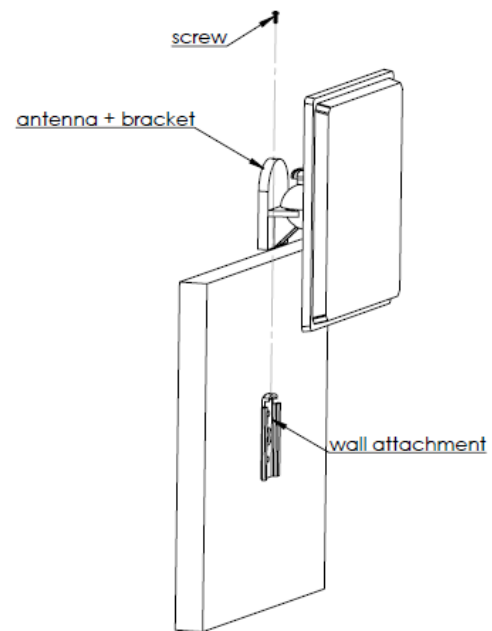

## XW Sector Outdoor Series Installation Instructions

### INSTALLATION STEPS:

- Set the orientation of the bracket by loosening the knob, moving the upper part and retightening the knob
- Attach the antenna to the bracket using the supplied hardware
- Tighten nut to 5 lb./ft. (6.8 Nm)
- Attach the wall attachment to the wall
- Slide the antenna with the bracket in the wall attachment and use the screw to secure it

NOTE: DO NOT overtighten

**ATTENTION:** Always wear safety glasses and follow the proper safety practices when installing this antenna.

Products covered by this guide:

XW-24/5XI-FPS-711 / XW-24I-FPS11 / XW-5XI-FPS10