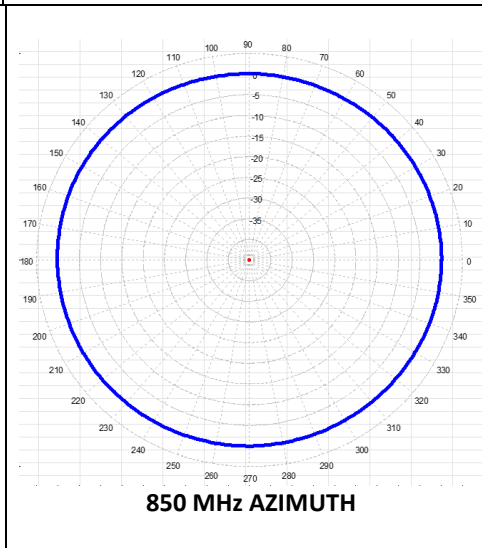

# A15WB698

WIDE BAND MOBILE ANTENNA  
698-2700 MHz

# Patterns

Measured on 2FT. Ground-Plane