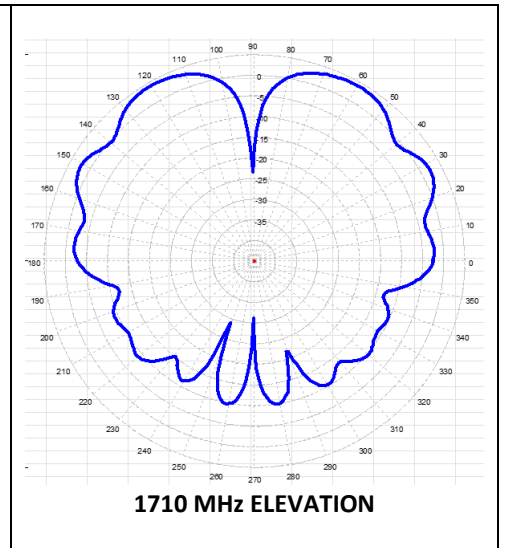

# A15WB698

WIDE BAND MOBILE ANTENNA  
698-2700 MHz

# Patterns

Measured on 2FT. Ground-Plane