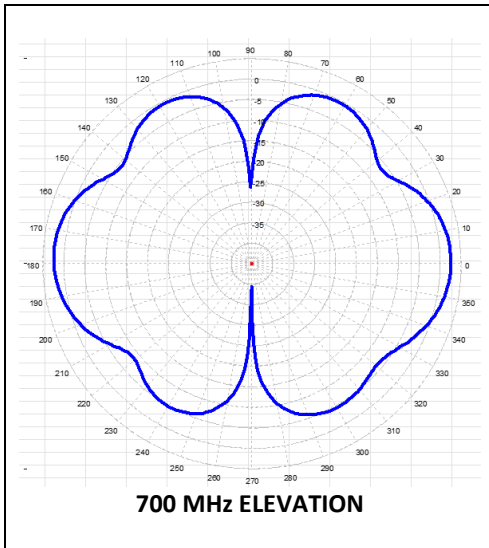

# A15WB698

WIDE BAND MOBILE ANTENNA  
698-2700 MHz

# Patterns

Measured on 2FT. Ground-Plane