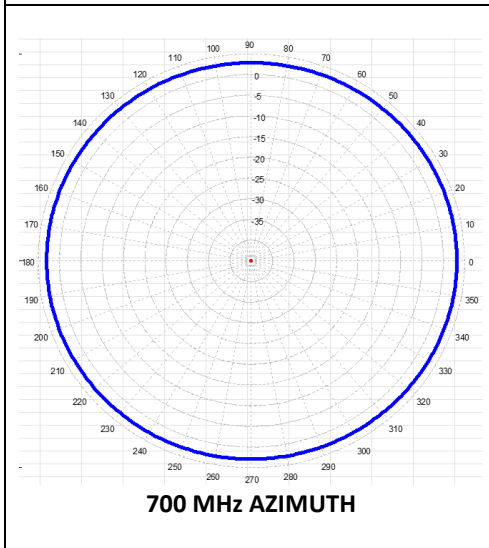

# A15WB698

WIDE BAND MOBILE ANTENNA  
698-2700 MHz

# Patterns

Measured on 2FT. Ground-Plane