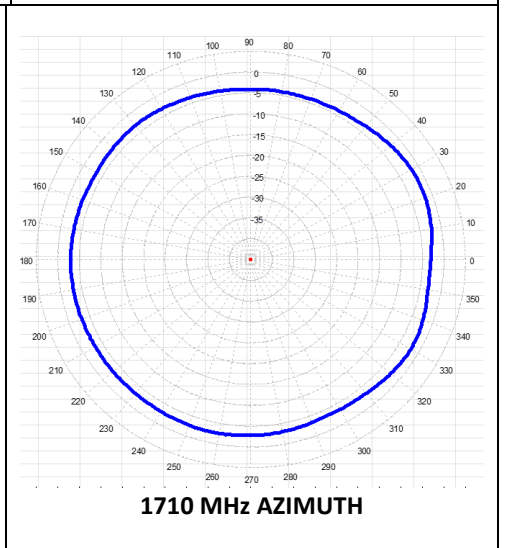

# A15WB698

WIDE BAND MOBILE ANTENNA  
698-2700 MHz

# Patterns

Measured on 2FT. Ground-Plane