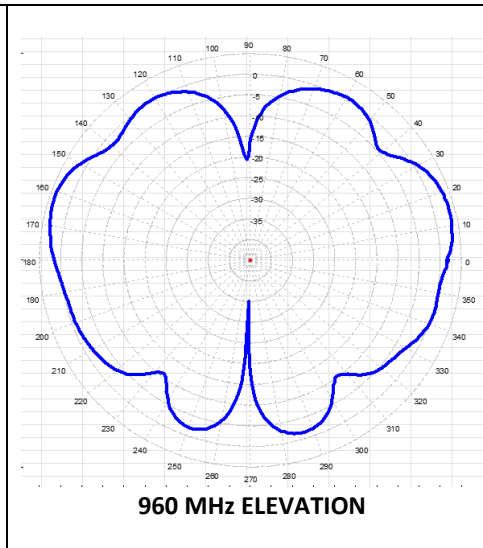

# A15WB698

WIDE BAND MOBILE ANTENNA  
698-2700 MHz

# Patterns

Measured on 2FT. Ground-Plane