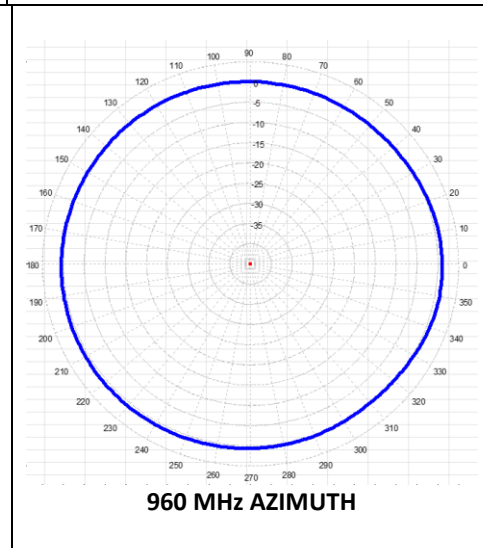

# A15WB698

WIDE BAND MOBILE ANTENNA  
698-2700 MHz

# Patterns

Measured on 2FT. Ground-Plane