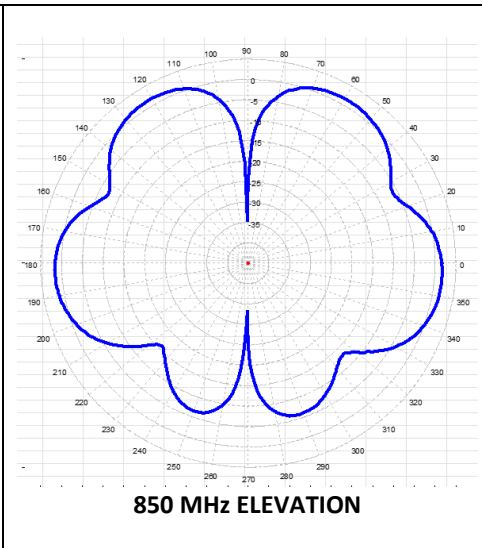

# A15WB698

WIDE BAND MOBILE ANTENNA  
698-2700 MHz

# Patterns

Measured on 2FT. Ground-Plane