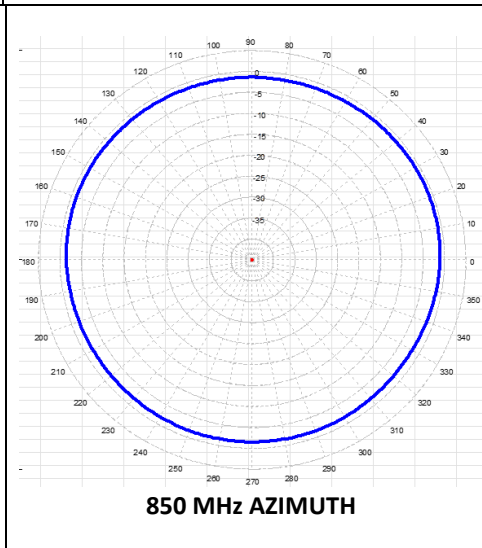

# A158192B

DUAL BAND MOBILE ANTENNA  
750-960/1850-2200 MHz

# Patterns

Measured on 2FT. Ground-Plane

## Patterns

Measured on 2FT. Ground-Plane