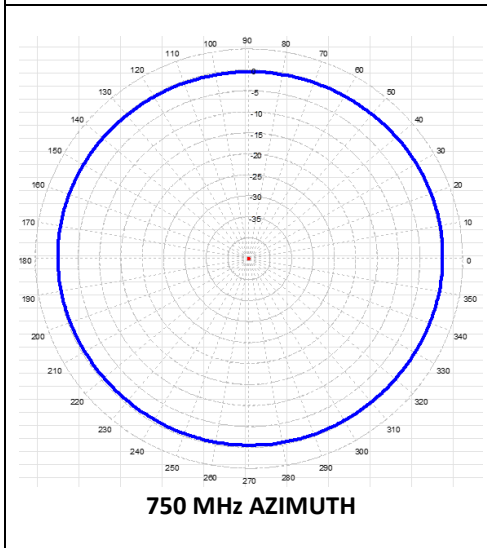

# A158192B

DUAL BAND MOBILE ANTENNA  
750-960/1850-2200 MHz

# Patterns

Measured on 2FT. Ground-Plane

## Patterns

Measured on 2FT. Ground-Plane