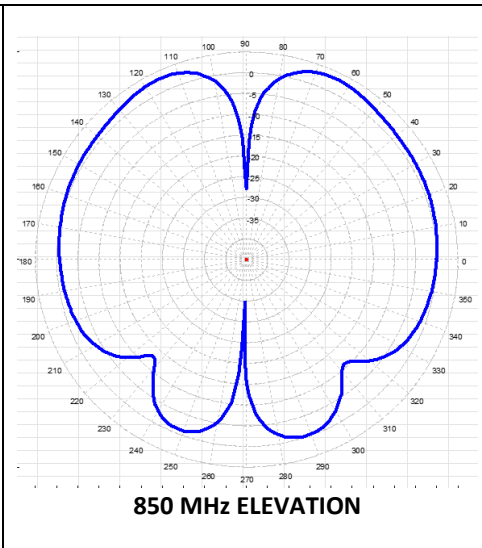

# A158192B

DUAL BAND MOBILE ANTENNA  
750-960/1850-2200 MHz

# Patterns

Measured on 2FT. Ground-Plane

## Patterns

Measured on 2FT. Ground-Plane