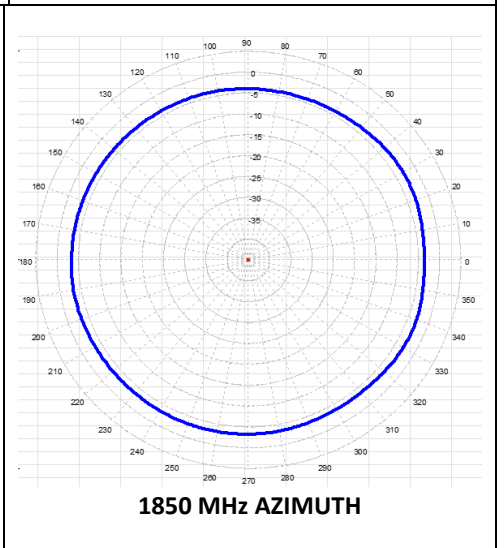

# A158192B

DUAL BAND MOBILE ANTENNA  
750-960/1850-2200 MHz

# Patterns

Measured on 2FT. Ground-Plane

## Patterns

Measured on 2FT. Ground-Plane