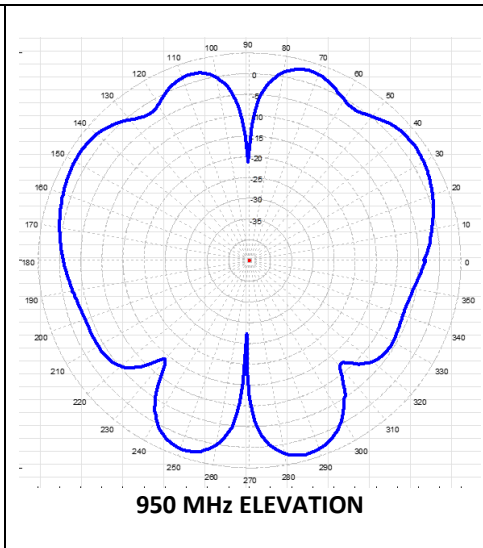

# A158192B

DUAL BAND MOBILE ANTENNA  
750-960/1850-2200 MHz

# Patterns

Measured on 2FT. Ground-Plane

## Patterns

Measured on 2FT. Ground-Plane