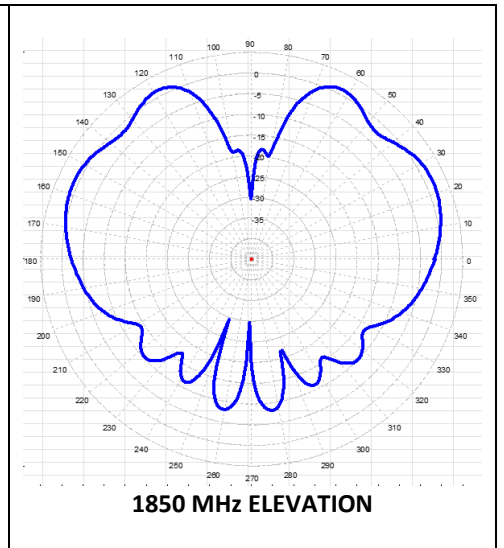

# A158192B

DUAL BAND MOBILE ANTENNA  
750-960/1850-2200 MHz

# Patterns

Measured on 2FT. Ground-Plane

## Patterns

Measured on 2FT. Ground-Plane