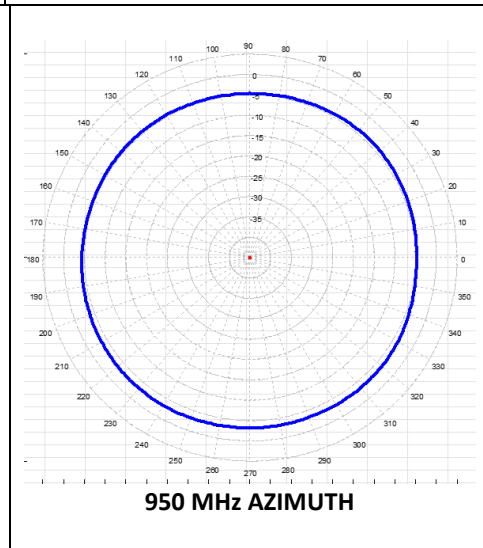

# A158192B

DUAL BAND MOBILE ANTENNA  
750-960/1850-2200 MHz

# Patterns

Measured on 2FT. Ground-Plane

## Patterns

Measured on 2FT. Ground-Plane