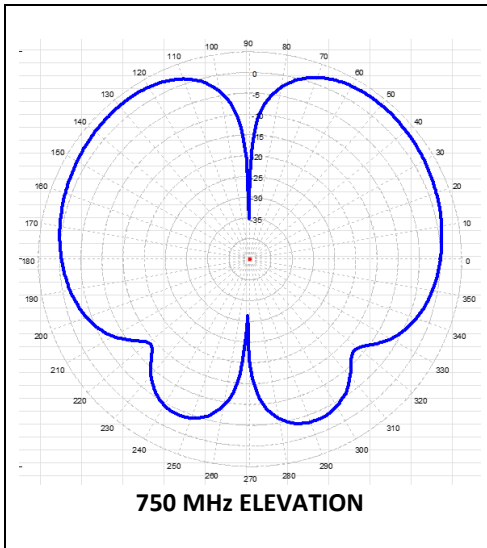

# A158192B

DUAL BAND MOBILE ANTENNA  
750-960/1850-2200 MHz

# Patterns

Measured on 2FT. Ground-Plane

## Patterns

Measured on 2FT. Ground-Plane