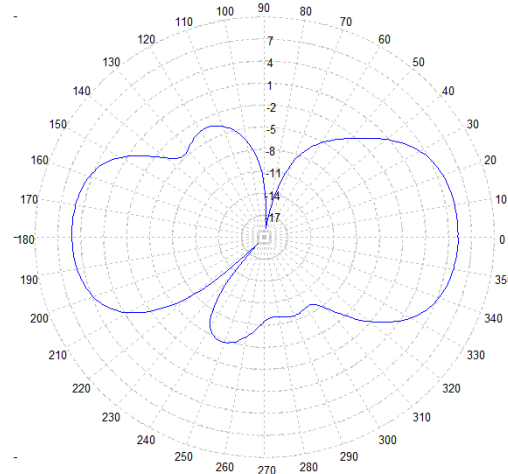

BSLLL-450HP

OMNI HIGH POWER UHF ANTENNA 5dBi 400-512MHZ

400 MHz – Elevation Plot

465 MHz – Elevation Plot

512 MHz – Elevation Plot

400 MHz – Azimuth Plot

465 MHz – Azimuth Plot

512 MHz – Azimuth Plot