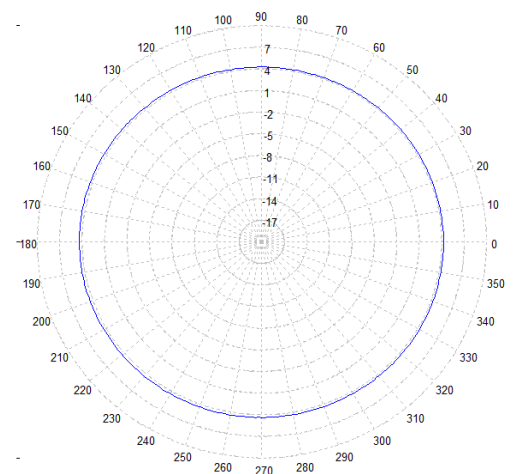

BSLLL-450HP

OMNI HIGH POWER UHF ANTENNA 5dBi 400-512MHZ

400 MHz – Elevation Plot

465 MHz – Elevation Plot

512 MHz – Elevation Plot

400 MHz – Azimuth Plot

465 MHz – Azimuth Plot

512 MHz – Azimuth Plot