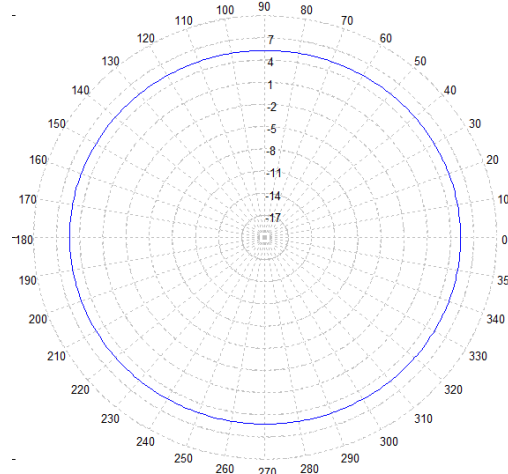

BSLLL-450HP

OMNI HIGH POWER UHF ANTENNA 5dBi 400-512MHZ

400 MHz – Elevation Plot

465 MHz – Elevation Plot

512 MHz – Elevation Plot

400 MHz – Azimuth Plot

465 MHz – Azimuth Plot

512 MHz – Azimuth Plot