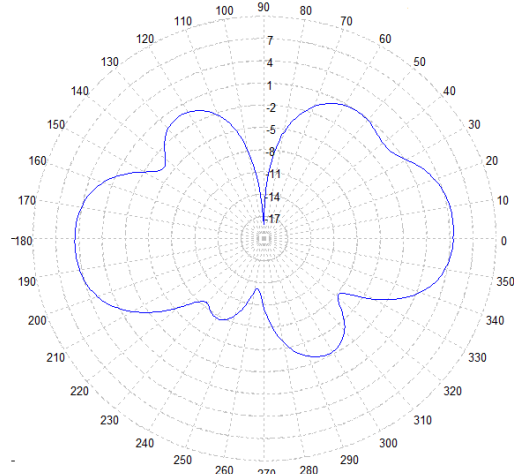

BSLLL-450HP

OMNI HIGH POWER UHF ANTENNA 5dBi 400-512MHZ

400 MHz – Elevation Plot

465 MHz – Elevation Plot

512 MHz – Elevation Plot

400 MHz – Azimuth Plot

465 MHz – Azimuth Plot

512 MHz – Azimuth Plot