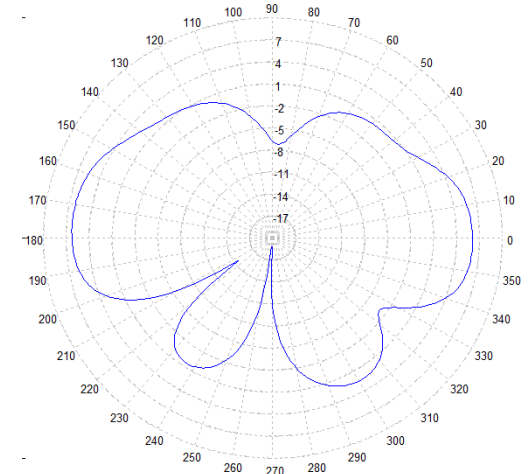

BSLLL-450HP

OMNI HIGH POWER UHF ANTENNA 5dBi 400-512MHZ

400 MHz – Elevation Plot

465 MHz – Elevation Plot

512 MHz – Elevation Plot

400 MHz – Azimuth Plot

465 MHz – Azimuth Plot

512 MHz – Azimuth Plot