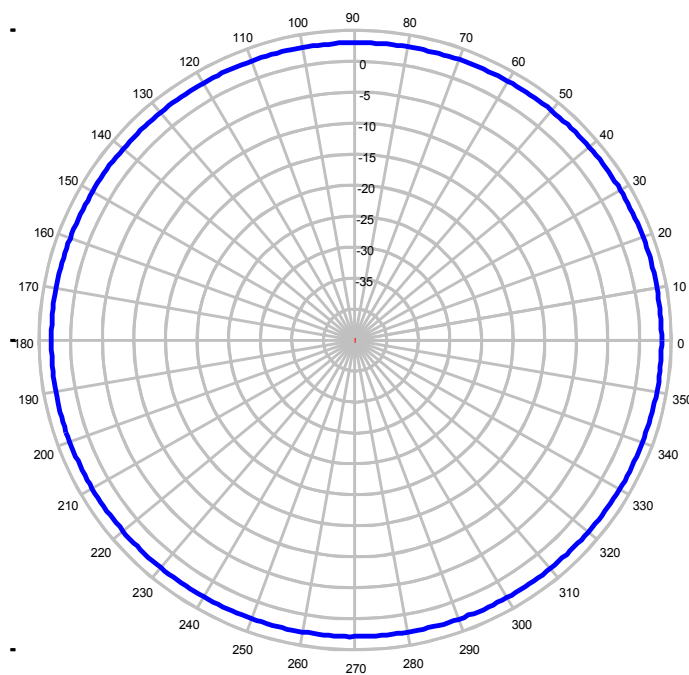

BSLLL-150BB

Omni High Power VHF Antenna 3.0dBi, 148-176 MHz

160 MHz – Azimuth Plot

160 MHz – Elevation Plot