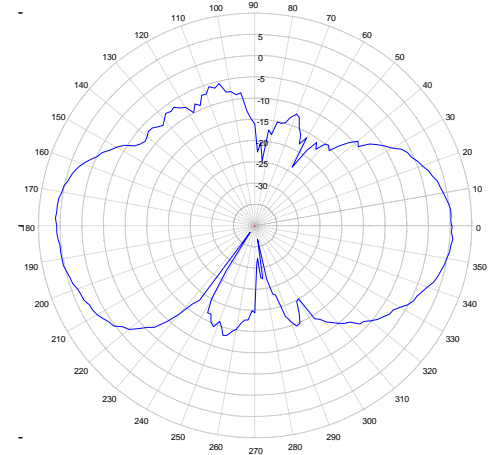

BSM3500FS3BKT

3550-3700 MHz.

5 dBi, Omni Directional Antenna

Elevation & Azimuth Plots

3550 MHz Elevation

3625 MHz Elevation

3700 MHz Elevation

3550 MHz Azimuth

3625 MHz Azimuth

3700 MHz Azimuth