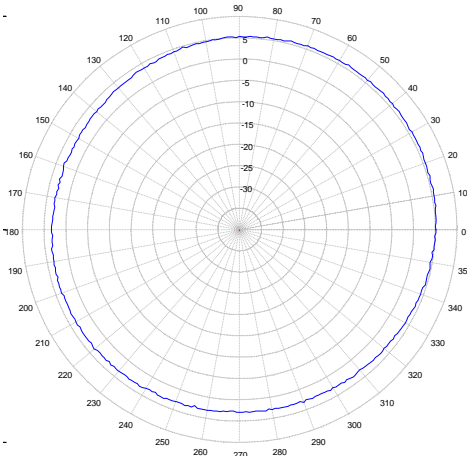

BSM3500FS3BKT

3550-3700 MHz.

5 dBi, Omni Directional Antenna

Elevation & Azimuth Plots

3550 MHz Elevation

3625 MHz Elevation

3700 MHz Elevation

3550 MHz Azimuth

3625 MHz Azimuth

3700 MHz Azimuth