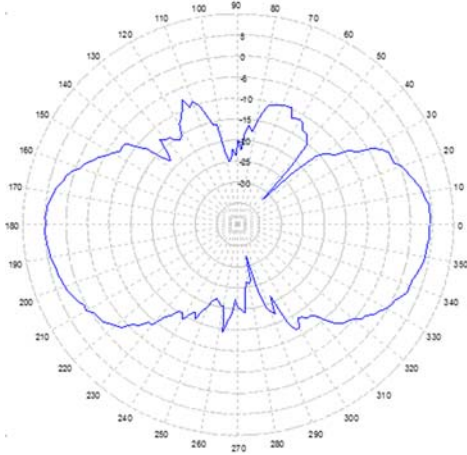

BSM3500FS3BKT

3550-3700 MHz.

5 dBi, Omni Directional Antenna

Elevation & Azimuth Plots

3550 MHz Elevation

3625 MHz Elevation

3700 MHz Elevation

3550 MHz Azimuth

3625 MHz Azimuth

3700 MHz Azimuth