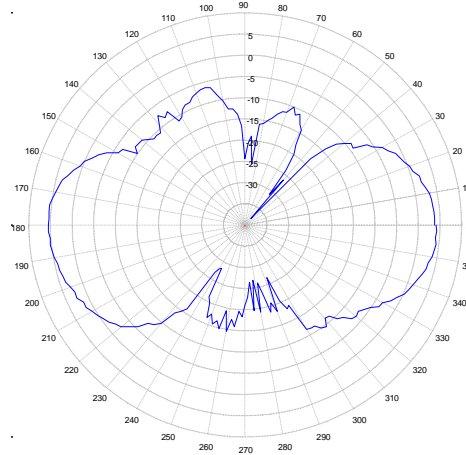

BSM3500FS3BKT

3550-3700 MHz.

5 dBi, Omni Directional Antenna

Elevation & Azimuth Plots

3550 MHz Elevation

3625 MHz Elevation

3700 MHz Elevation

3550 MHz Azimuth

3625 MHz Azimuth

3700 MHz Azimuth