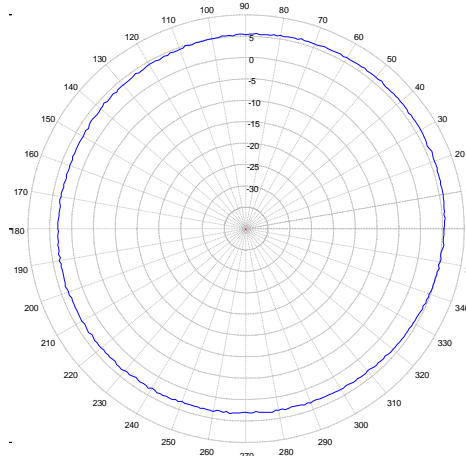

BSM3500FS3BKT

3550-3700 MHz.

5 dBi, Omni Directional Antenna

Elevation & Azimuth Plots

3550 MHz Elevation

3625 MHz Elevation

3700 MHz Elevation

3550 MHz Azimuth

3625 MHz Azimuth

3700 MHz Azimuth