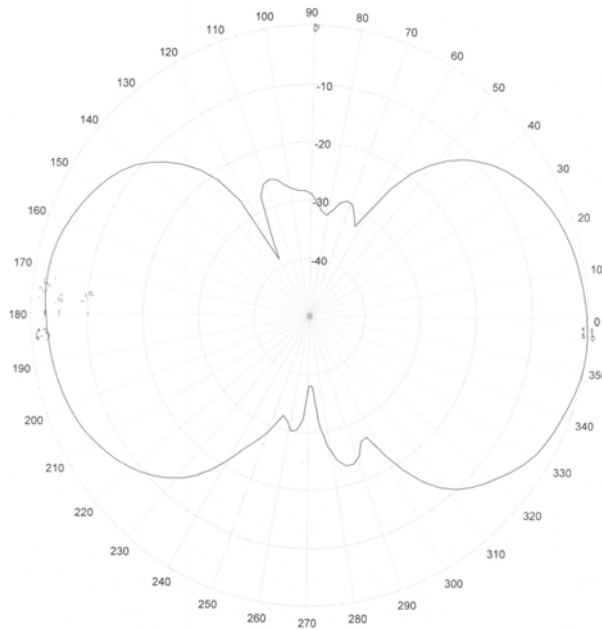

BD-2400 Antenna

Bi-Directional WiFi Antenna

8 dBi, 2.4-2.5 GHz

BD-2400 @ 2450 MHz- Elevation Plot

BD-2400 @ 2450 MHz- Azimuth Plot