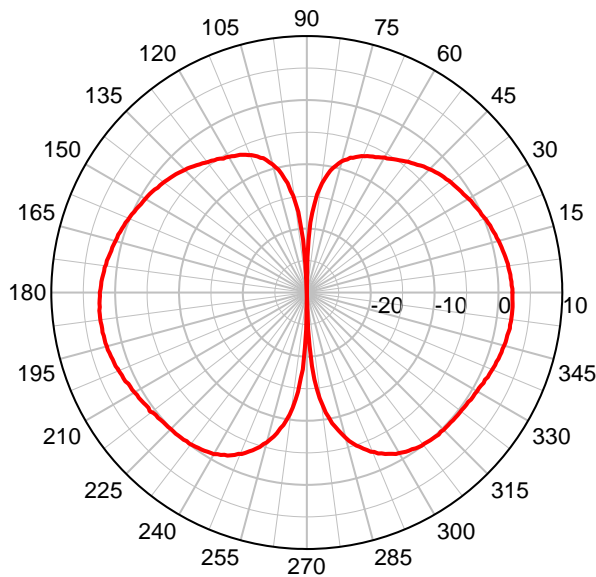

# CM2-2400/5500 Antenna

Low Profile Ceiling Mount Dual Band Antenna  
2 dBi, 2.4 – 2.485 & 5.0 – 6.0 GHz

CM2 2400 Series – Elevation Plot

CM3-5500 – Elevation Plot

CM2 2400 Series – Azimuth Plot

CM3-5500 – Azimuth Plot