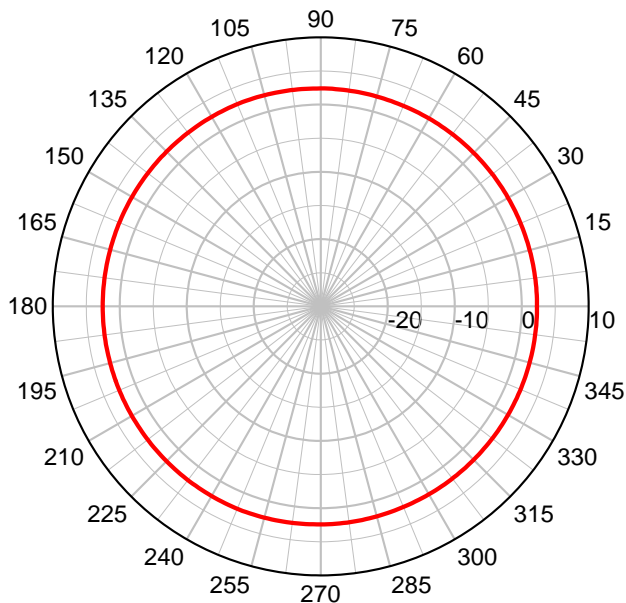

# CM2-2400/5500 Antenna

Low Profile Ceiling Mount Dual Band Antenna  
2 dBi, 2.4 – 2.485 & 5.0 – 6.0 GHz

CM2 2400 Series – Elevation Plot

CM3-5500 – Elevation Plot

CM2 2400 Series – Azimuth Plot

CM3-5500 – Azimuth Plot