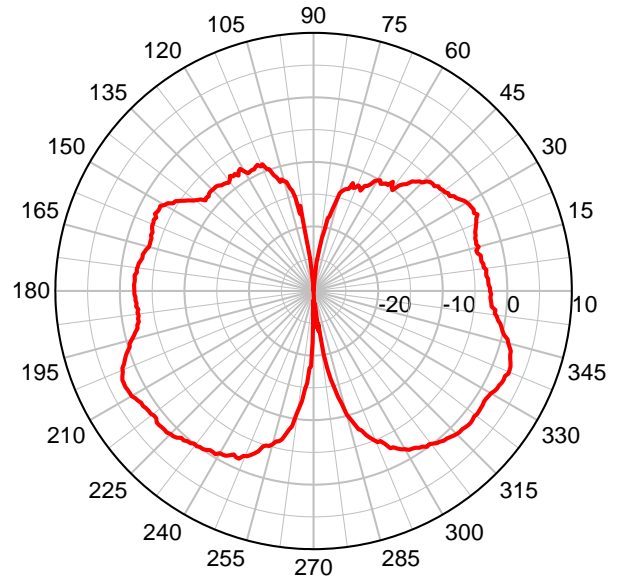

# CM2-2400/5500 Antenna

Low Profile Ceiling Mount Dual Band Antenna  
2 dBi, 2.4 – 2.485 & 5.0 – 6.0 GHz

CM2 2400 Series – Elevation Plot

CM3-5500 – Elevation Plot

CM2 2400 Series – Azimuth Plot

CM3-5500 – Azimuth Plot