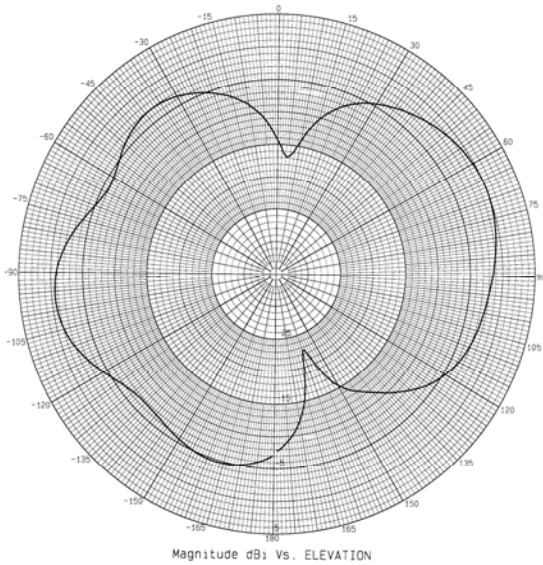

# CVS-2400/5500 Antenna

Dual Band Covert Antenna

2 dBi, 2400-2500/4900-6000 MHz

CVS @ 2400 MHz – Elevation Plot

CVS @ 5500 MHz – Elevation Plot

CVS @ 2400 MHz – Azimuth Plot

CVS @ 5500 MHz- Azimuth Plot