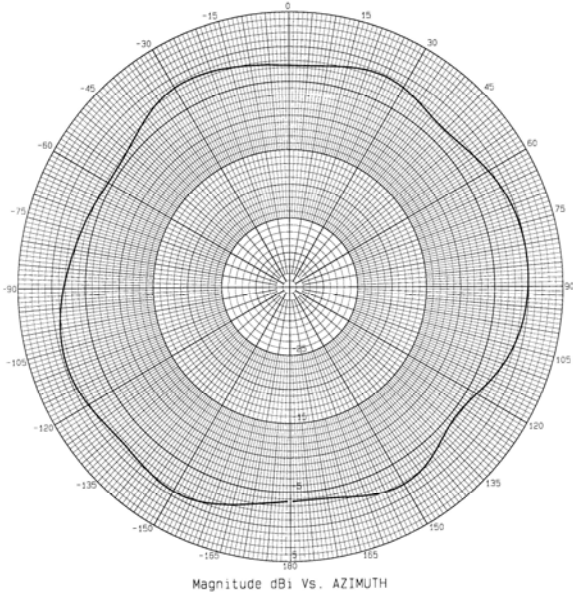

# CVS-2400/5500 Antenna

Dual Band Covert Antenna

2 dBi, 2400-2500/4900-6000 MHz

CVS @ 2400 MHz – Elevation Plot

CVS @ 5500 MHz – Elevation Plot

CVS @ 2400 MHz – Azimuth Plot

CVS @ 5500 MHz- Azimuth Plot