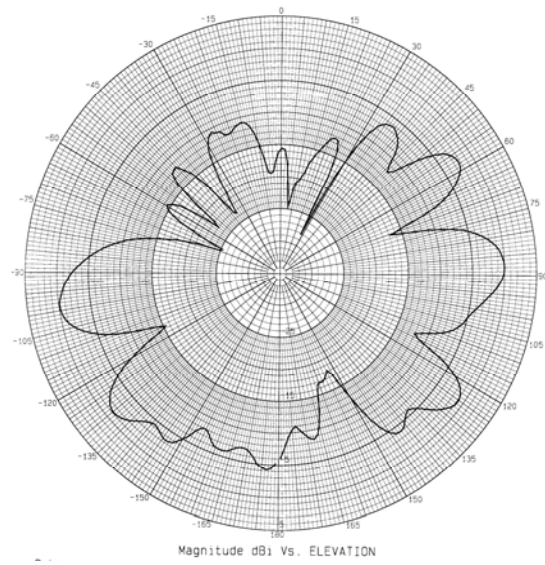

# CVS-2400/5500 Antenna

Dual Band Covert Antenna

2 dBi, 2400-2500/4900-6000 MHz

CVS @ 2400 MHz – Elevation Plot

CVS @ 5500 MHz – Elevation Plot

CVS @ 2400 MHz – Azimuth Plot

CVS @ 5500 MHz- Azimuth Plot