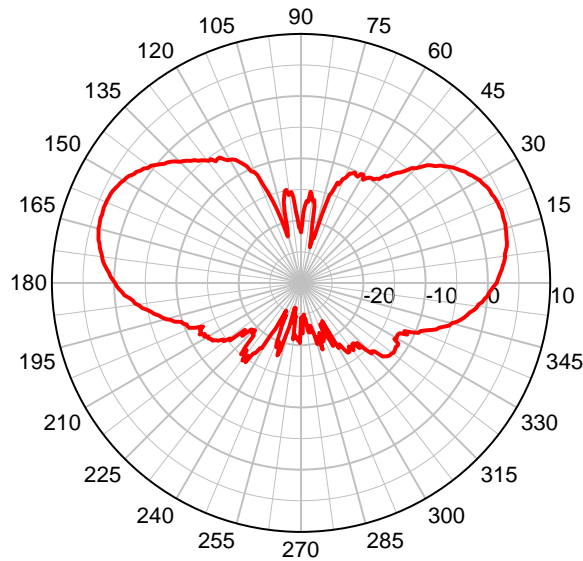

DM2-3200 Antenna

Low Profile Dome Mount Antenna

2 dBi, 3.1 – 3.3 GHz

DM2-3200 Elevation Plot

DM2-3200 Azimuth Plot